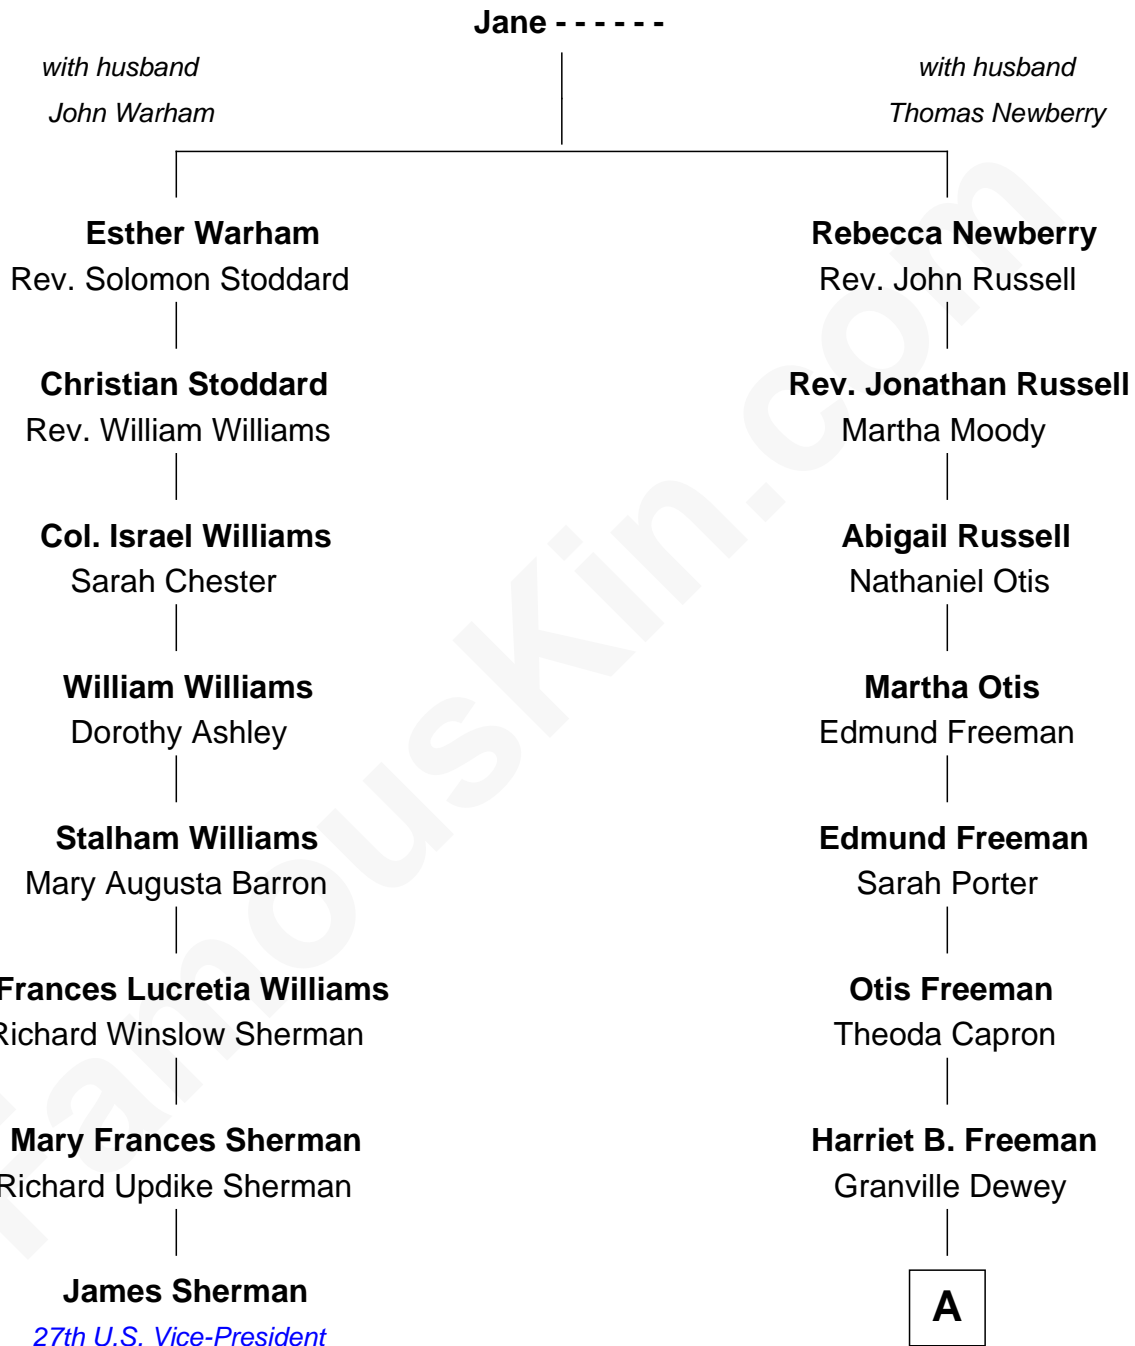

FamousKin.com Relationship Chart of

James Sherman

27th U.S. Vice-President

7th cousin 2 times removed of

Thomas Edmund Dewey

47th Governor of New York

A

George Martin Dewey

Emma Bingham

George Martin Dewey

Annie L. Thomas

Thomas Edmund Dewey

47th Governor of New York

FamousKin.com