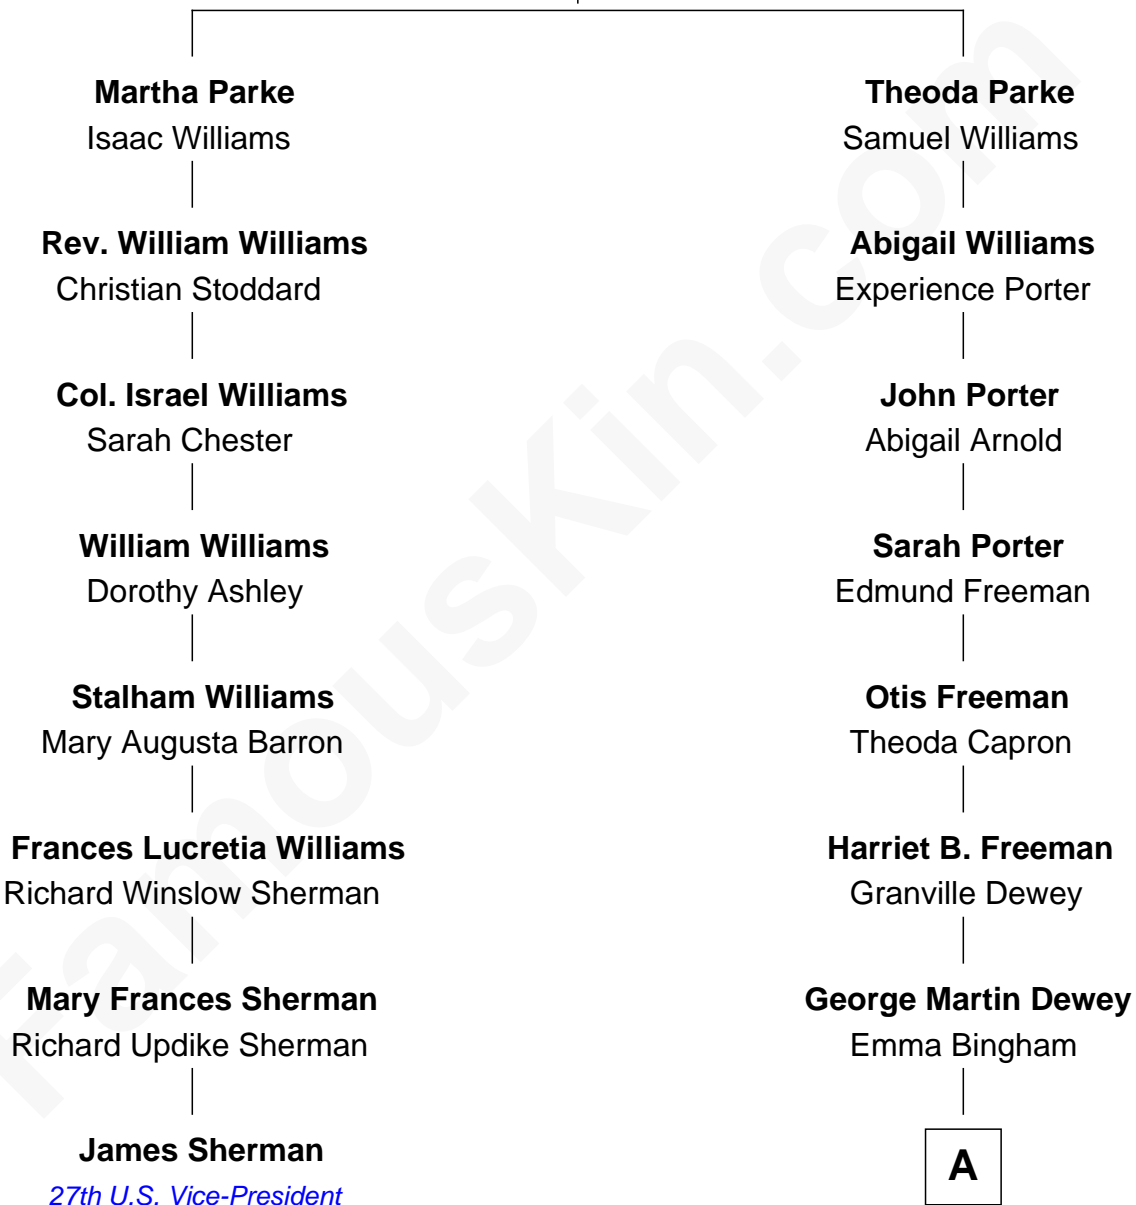

# FamousKin.com Relationship Chart of

**James Sherman**

*27th U.S. Vice-President*

7th cousin 1 time removed of

**Thomas Edmund Dewey**

*47th Governor of New York*

**William Parke**  
Martha Holgrave

**A**

George Martin Dewey

Annie L. Thomas

Thomas Edmund Dewey

*47th Governor of New York*

FamousKin.com