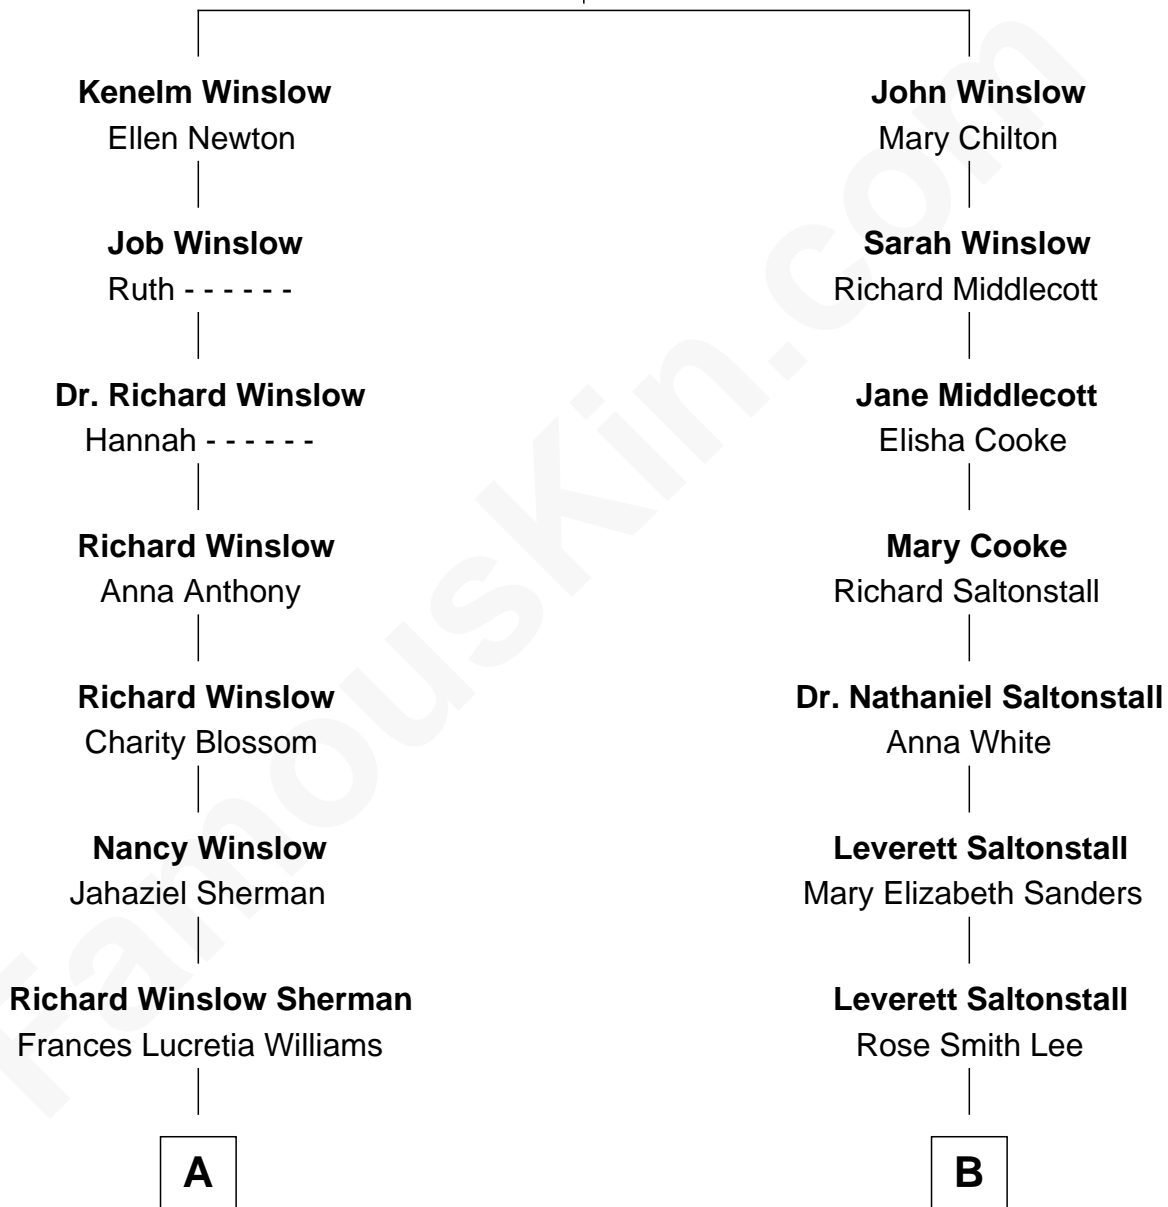

# FamousKin.com Relationship Chart of

**James Sherman**

*27th U.S. Vice-President*

8th cousin of

**Leverett Saltonstall**

*55th Governor of Massachusetts*

**Edward Winslow**

Magdalen Oliver

**A**

**Mary Frances Sherman**  
Richard Updike Sherman

**James Sherman**  
*27th U.S. Vice-President*

**B**

**Richard Middlecott Saltonstall**  
Eleanor Brooks

**Leverett Saltonstall**  
*55th Governor of Massachusetts*