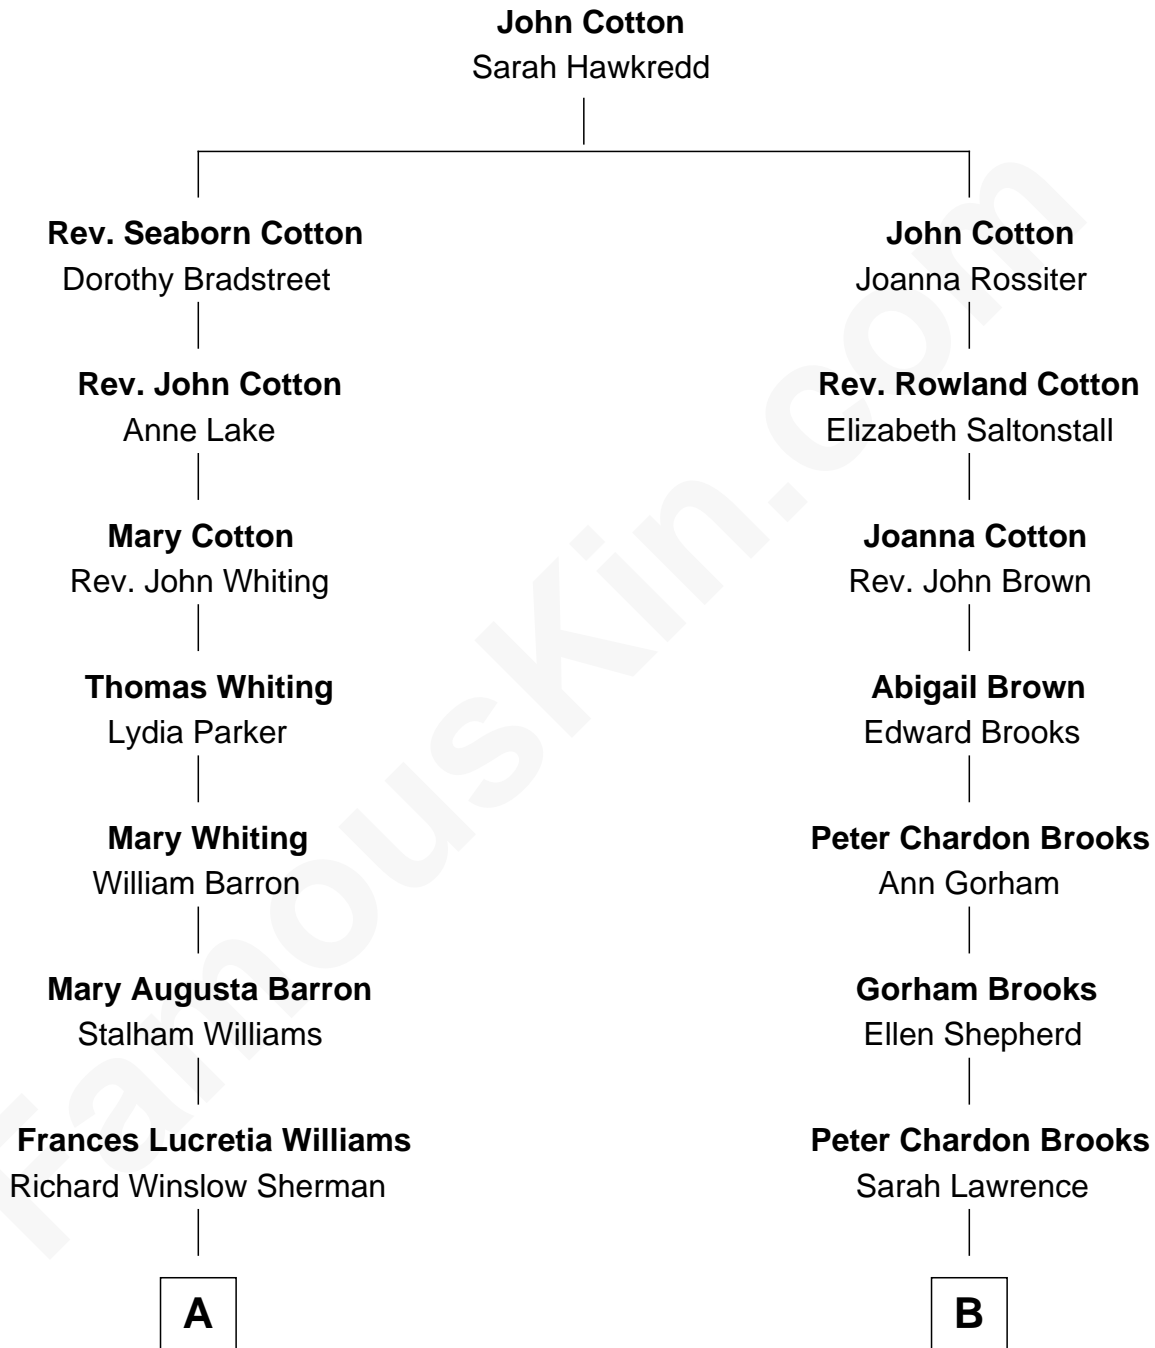

FamousKin.com Relationship Chart of

James Sherman

27th U.S. Vice-President

8th cousin of

Leverett Saltonstall

55th Governor of Massachusetts

A

Mary Frances Sherman
Richard Updike Sherman

James Sherman
27th U.S. Vice-President

B

Eleanor Brooks
Richard Middlecott Saltonstall

Leverett Saltonstall
55th Governor of Massachusetts

FamousKin.com