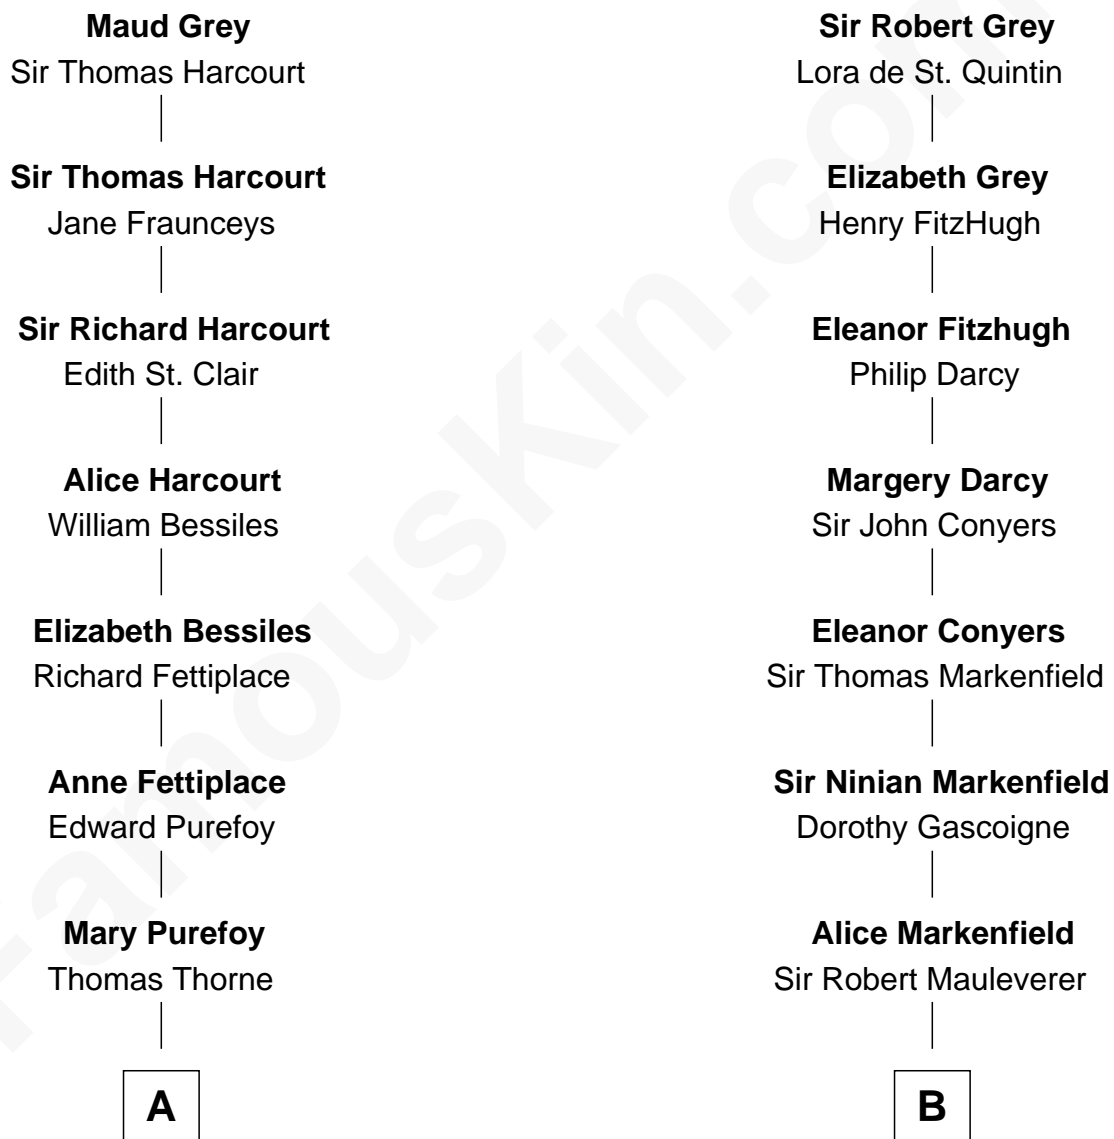

FamousKin.com Relationship Chart of

James Sherman

27th U.S. Vice-President

18th cousin of

Leverett Saltonstall

55th Governor of Massachusetts

Sir John Grey

Avice Marmion

C

Mary Frances Sherman
Richard Updike Sherman

James Sherman
27th U.S. Vice-President

D

Richard Middlecott Saltonstall
Eleanor Brooks

Leverett Saltonstall
55th Governor of Massachusetts

FamousKin.com