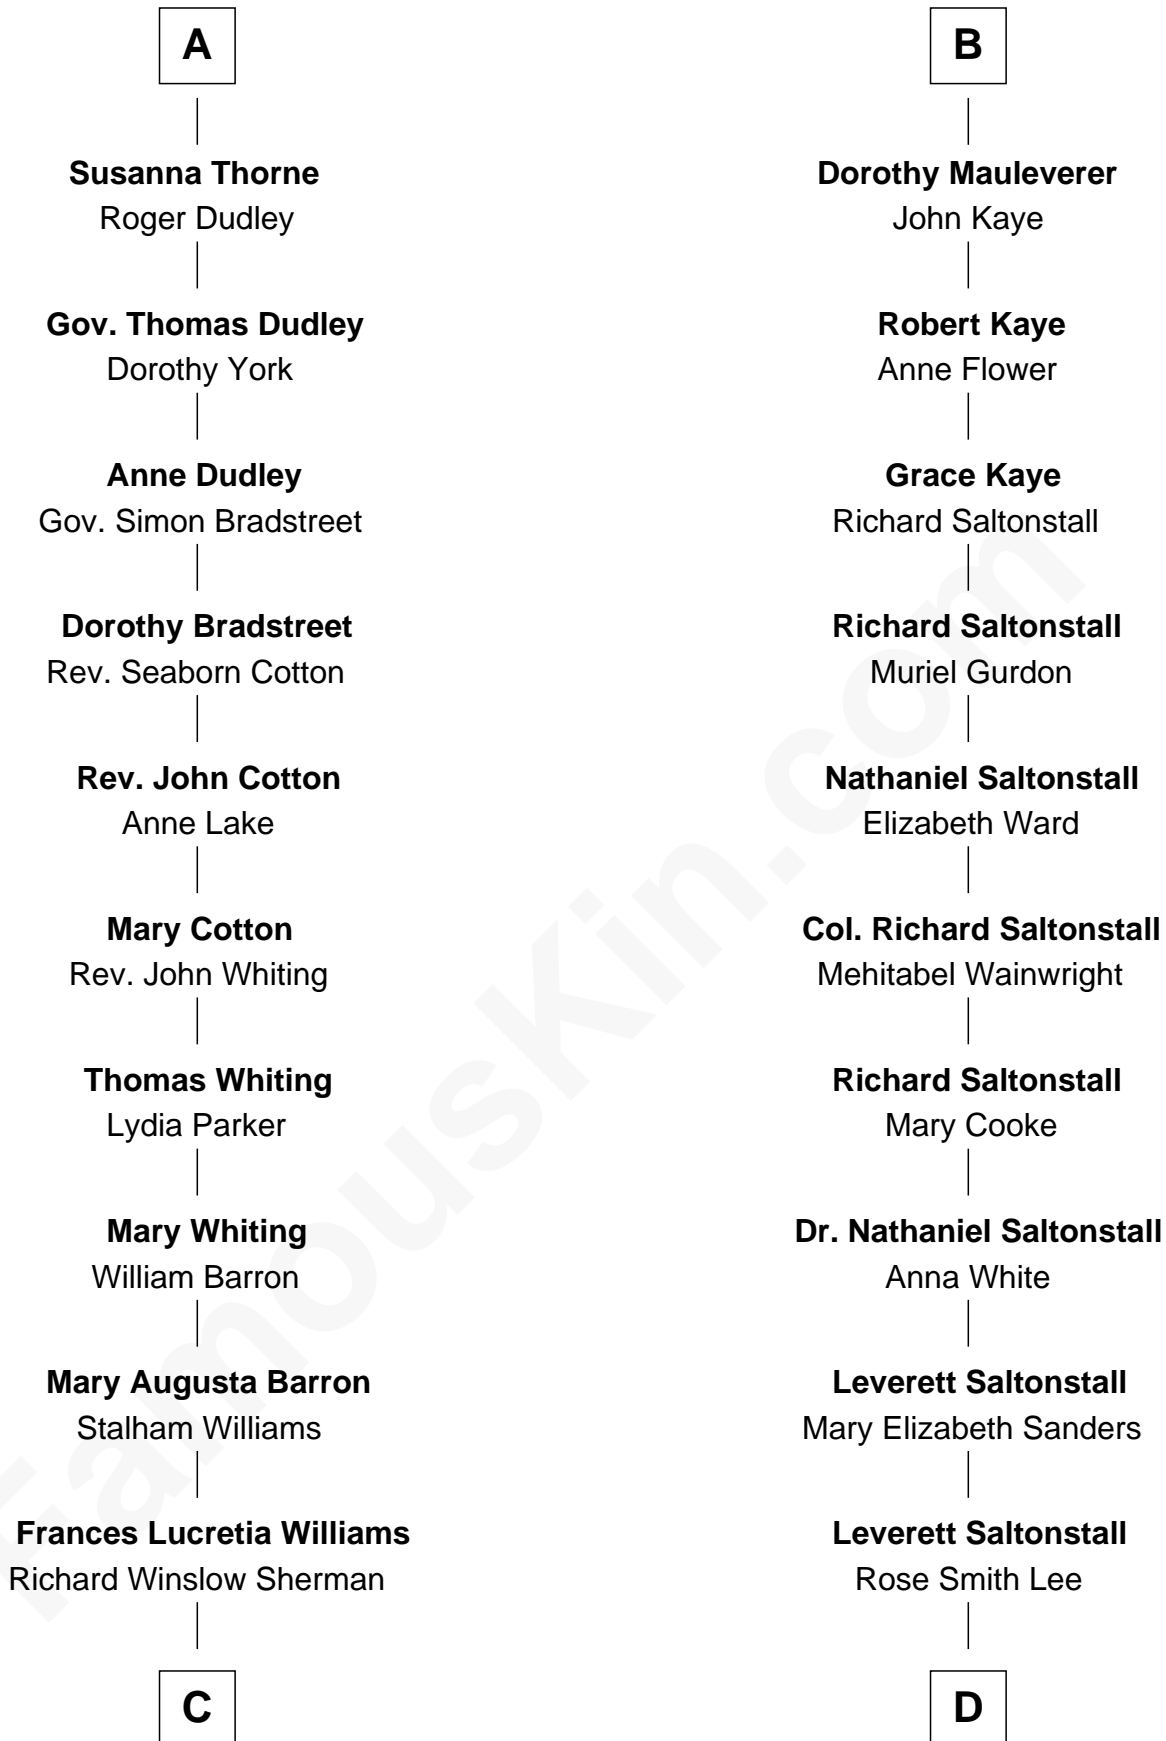

FamousKin.com Relationship Chart of

James Sherman

27th U.S. Vice-President

18th cousin of

Leverett Saltonstall

55th Governor of Massachusetts

Sir John Grey

Avice Marmion

C

Mary Frances Sherman
Richard Updike Sherman

James Sherman
27th U.S. Vice-President

D

Richard Middlecott Saltonstall
Eleanor Brooks

Leverett Saltonstall
55th Governor of Massachusetts

FamousKin.com