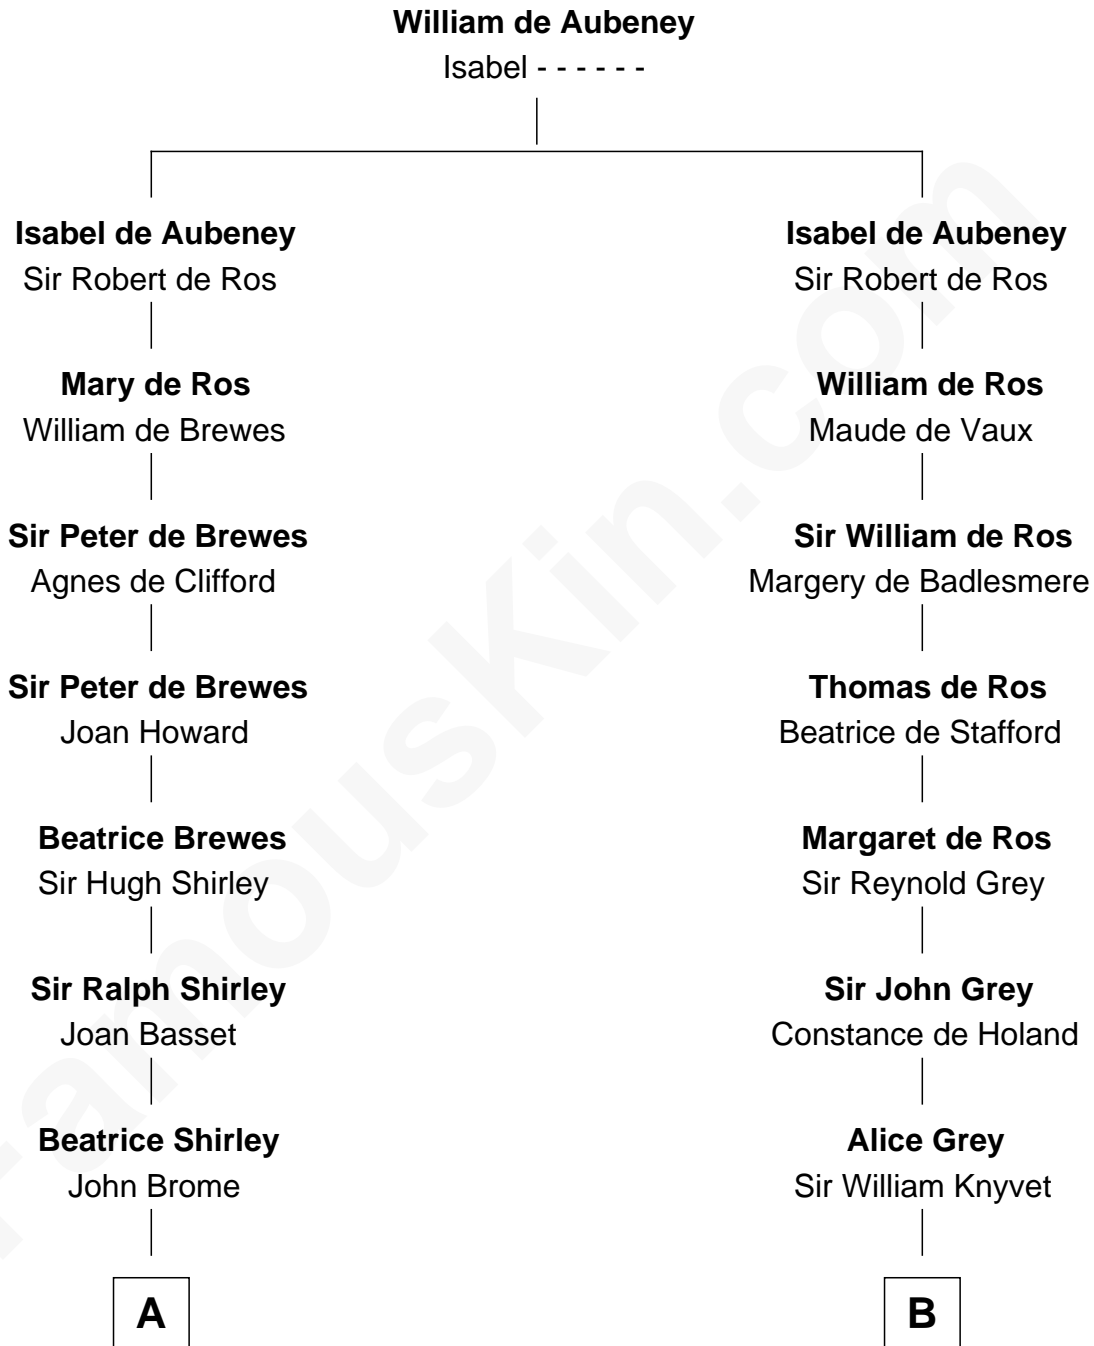

FamousKin.com Relationship Chart of

James Sherman

27th U.S. Vice-President

19th cousin 1 time removed of

Leverett Saltonstall

55th Governor of Massachusetts

C

Richard Winslow Sherman

Frances Lucretia Williams

Mary Frances Sherman

Richard Updike Sherman

James Sherman

27th U.S. Vice-President

D

Leverett Saltonstall

Mary Elizabeth Sanders

Leverett Saltonstall

Rose Smith Lee

Richard Middlecott Saltonstall

Eleanor Brooks

Leverett Saltonstall

55th Governor of Massachusetts