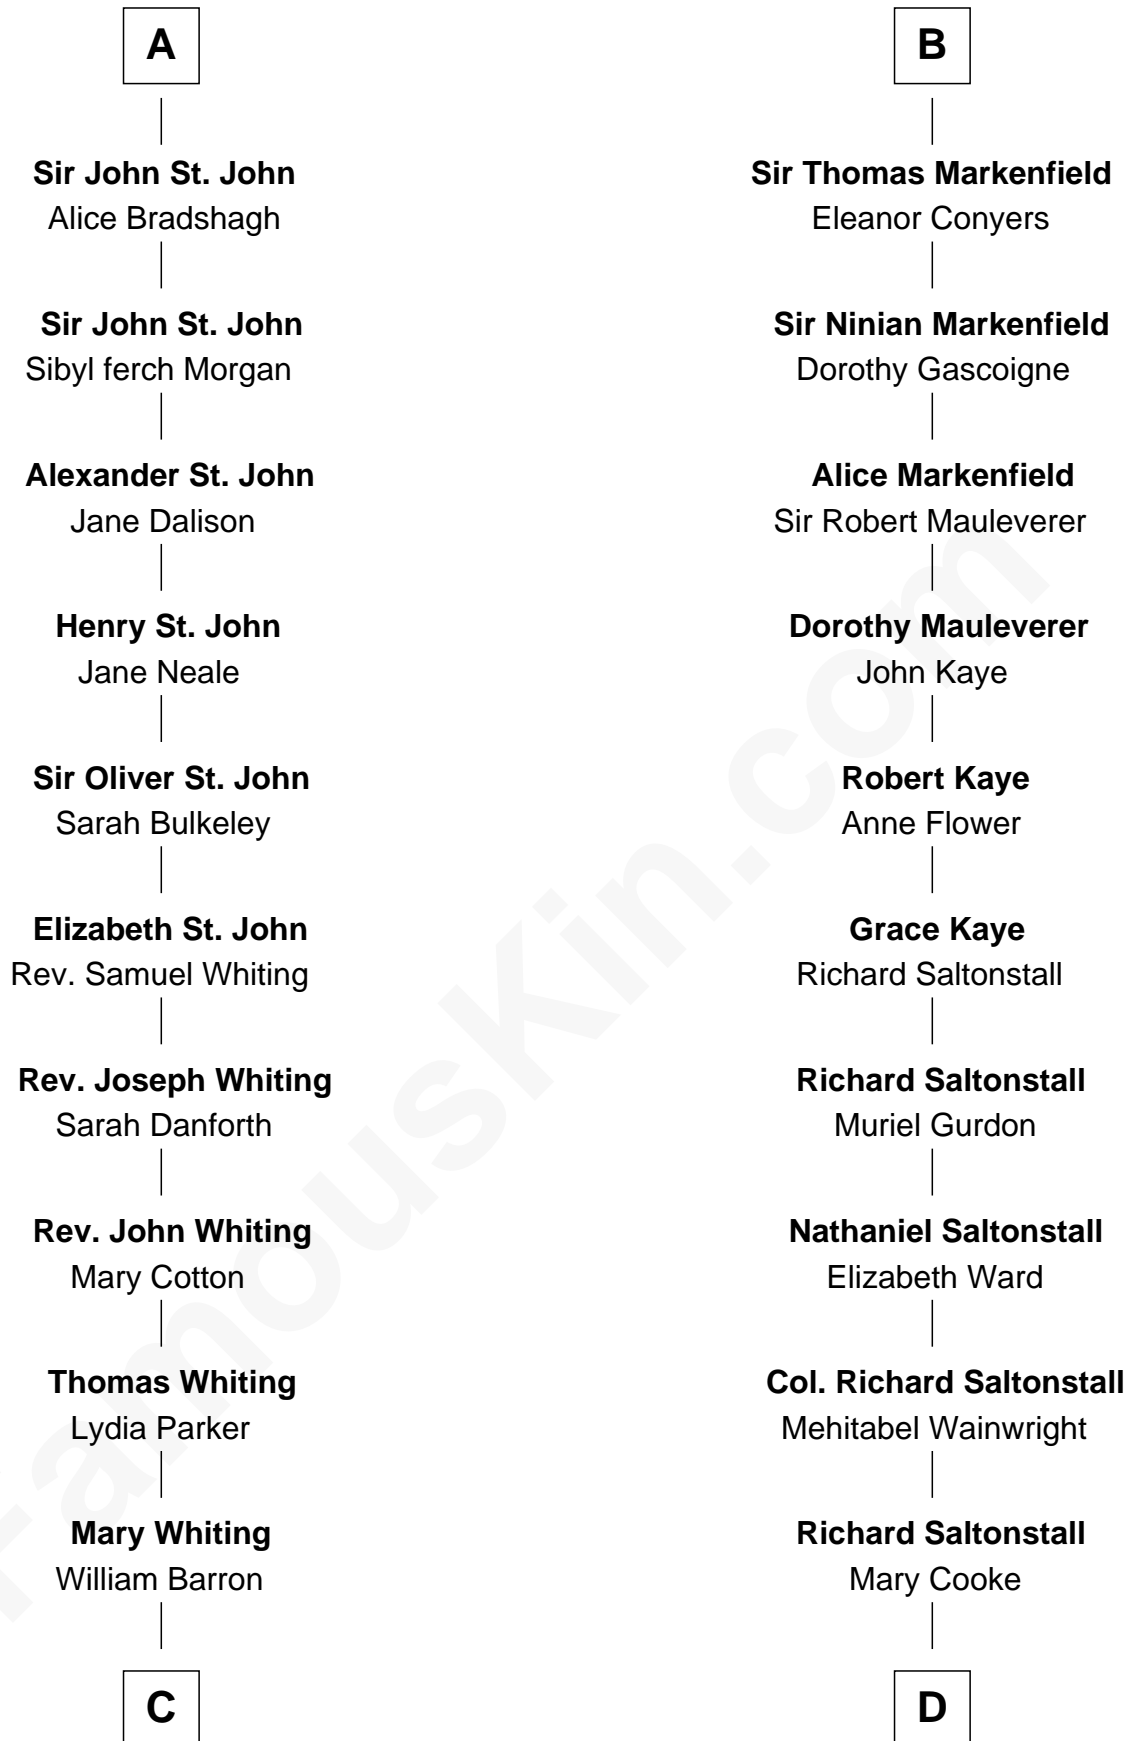

FamousKin.com Relationship Chart of

James Sherman

27th U.S. Vice-President

20th cousin 1 time removed of

Leverett Saltonstall

55th Governor of Massachusetts

C

Mary Augusta Barron
Stalham Williams

Frances Lucretia Williams
Richard Winslow Sherman

Mary Frances Sherman
Richard Updike Sherman

James Sherman
27th U.S. Vice-President

D

Dr. Nathaniel Saltonstall
Anna White

Leverett Saltonstall
Mary Elizabeth Sanders

Leverett Saltonstall
Rose Smith Lee

Richard Middlecott Saltonstall
Eleanor Brooks

Leverett Saltonstall
55th Governor of Massachusetts

FamousKin.com