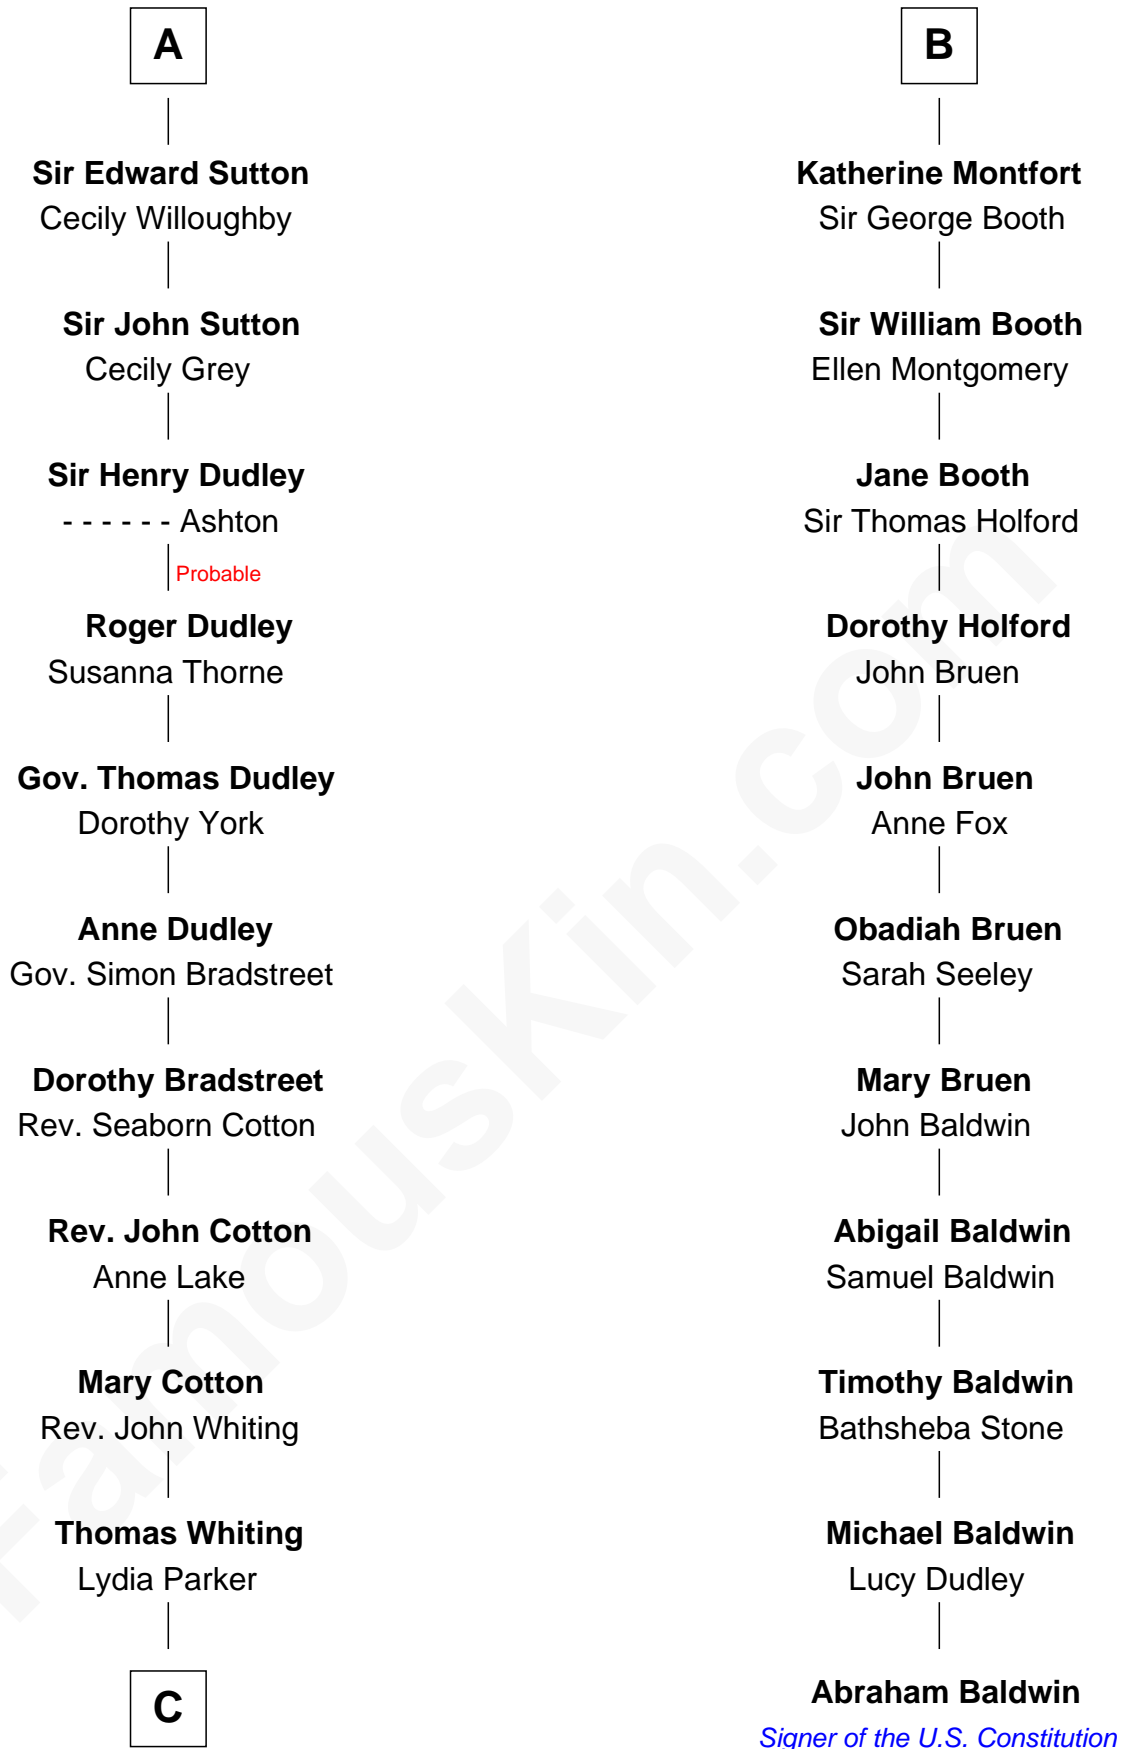

# FamousKin.com Relationship Chart of

**James Sherman**

*27th U.S. Vice-President*

17th cousin 4 times removed of

**Abraham Baldwin**

*Signer of the U.S. Constitution*

**C**

—  
**Mary Whiting**  
William Barron

—  
**Mary Augusta Barron**  
Stalham Williams

—  
**Frances Lucretia Williams**  
Richard Winslow Sherman

—  
**Mary Frances Sherman**  
Richard Updike Sherman

—  
**James Sherman**  
*27th U.S. Vice-President*