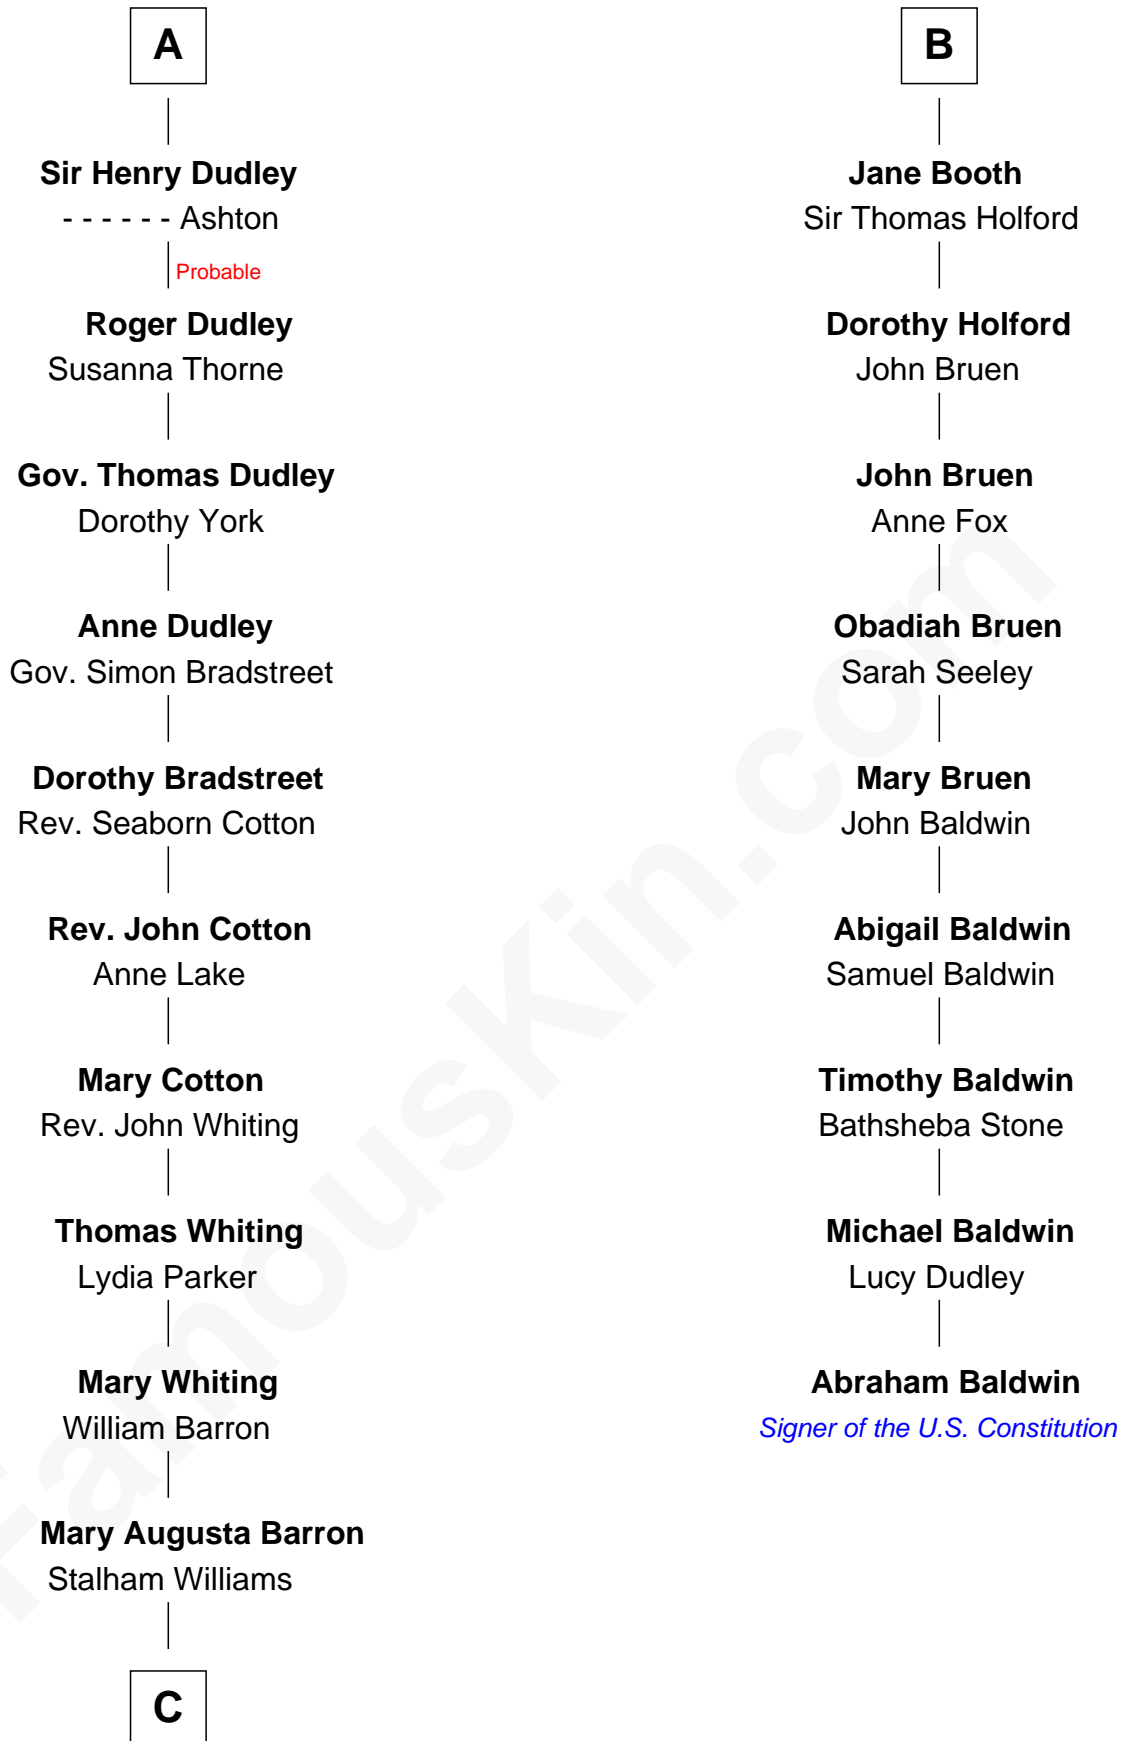

# FamousKin.com Relationship Chart of

**James Sherman**

*27th U.S. Vice-President*

15th cousin 4 times removed of

**Abraham Baldwin**

*Signer of the U.S. Constitution*

**C**

—  
**Frances Lucretia Williams**

Richard Winslow Sherman

—  
**Mary Frances Sherman**

Richard Updike Sherman

—  
**James Sherman**

*27th U.S. Vice-President*

FamousKin.com