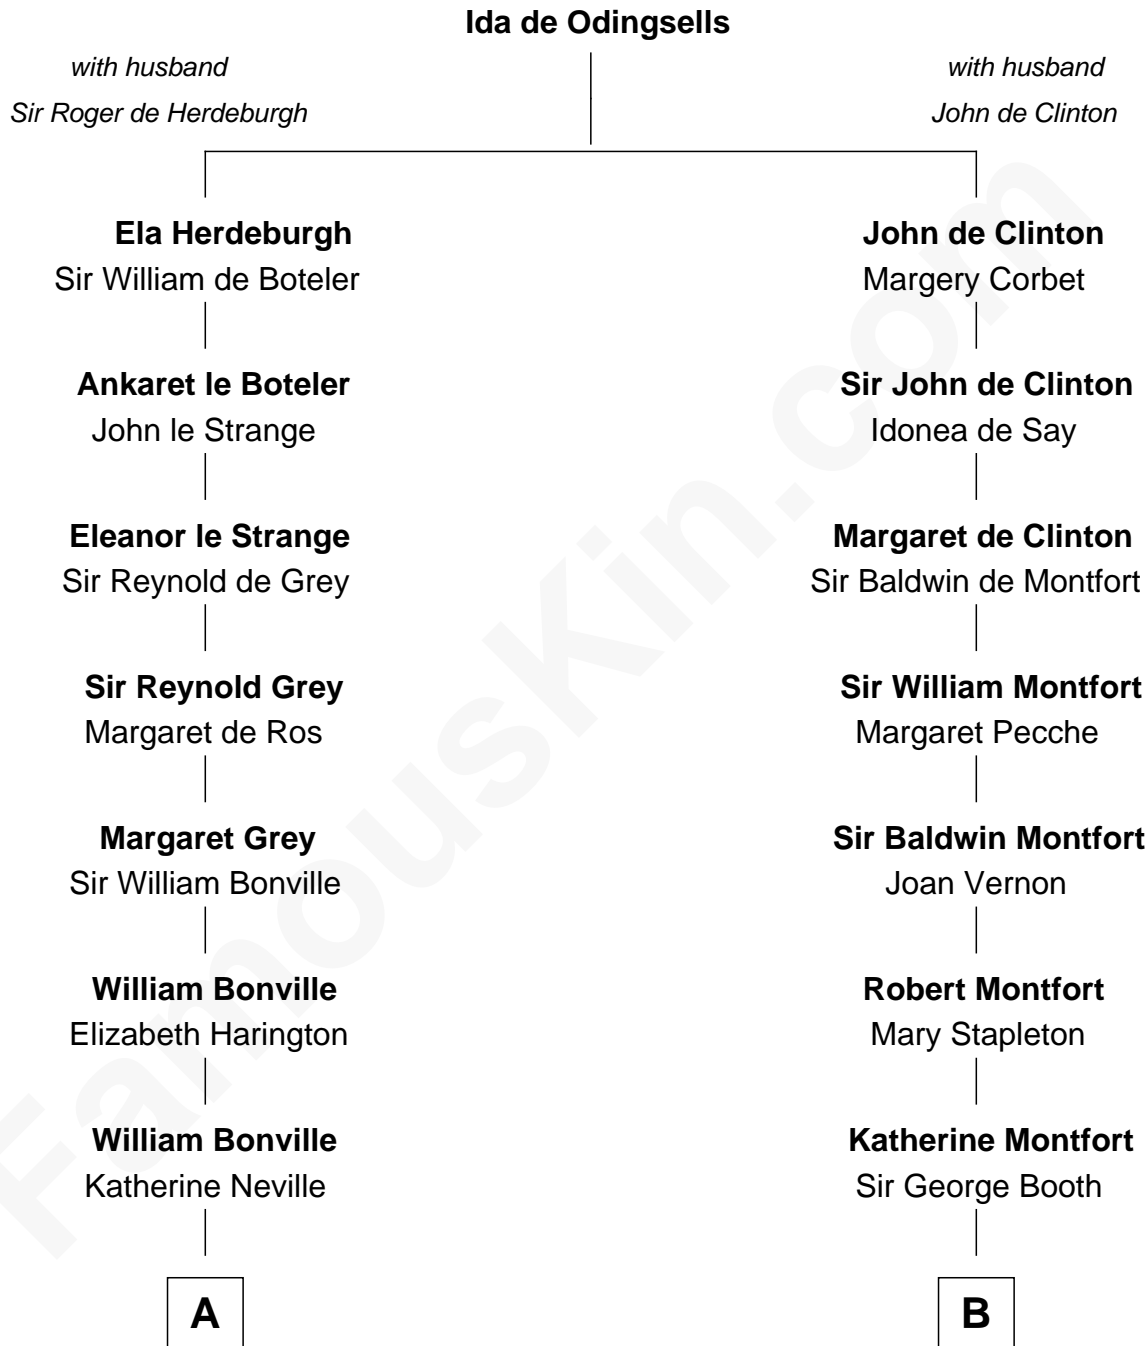

FamousKin.com Relationship Chart of

James Sherman

27th U.S. Vice-President

16th cousin 5 times removed of

Abraham Baldwin

Signer of the U.S. Constitution

C

—
Mary Whiting
William Barron

—
Mary Augusta Barron
Stalham Williams

—
Frances Lucretia Williams
Richard Winslow Sherman

—
Mary Frances Sherman
Richard Updike Sherman

—
James Sherman
27th U.S. Vice-President

FamousKin.com