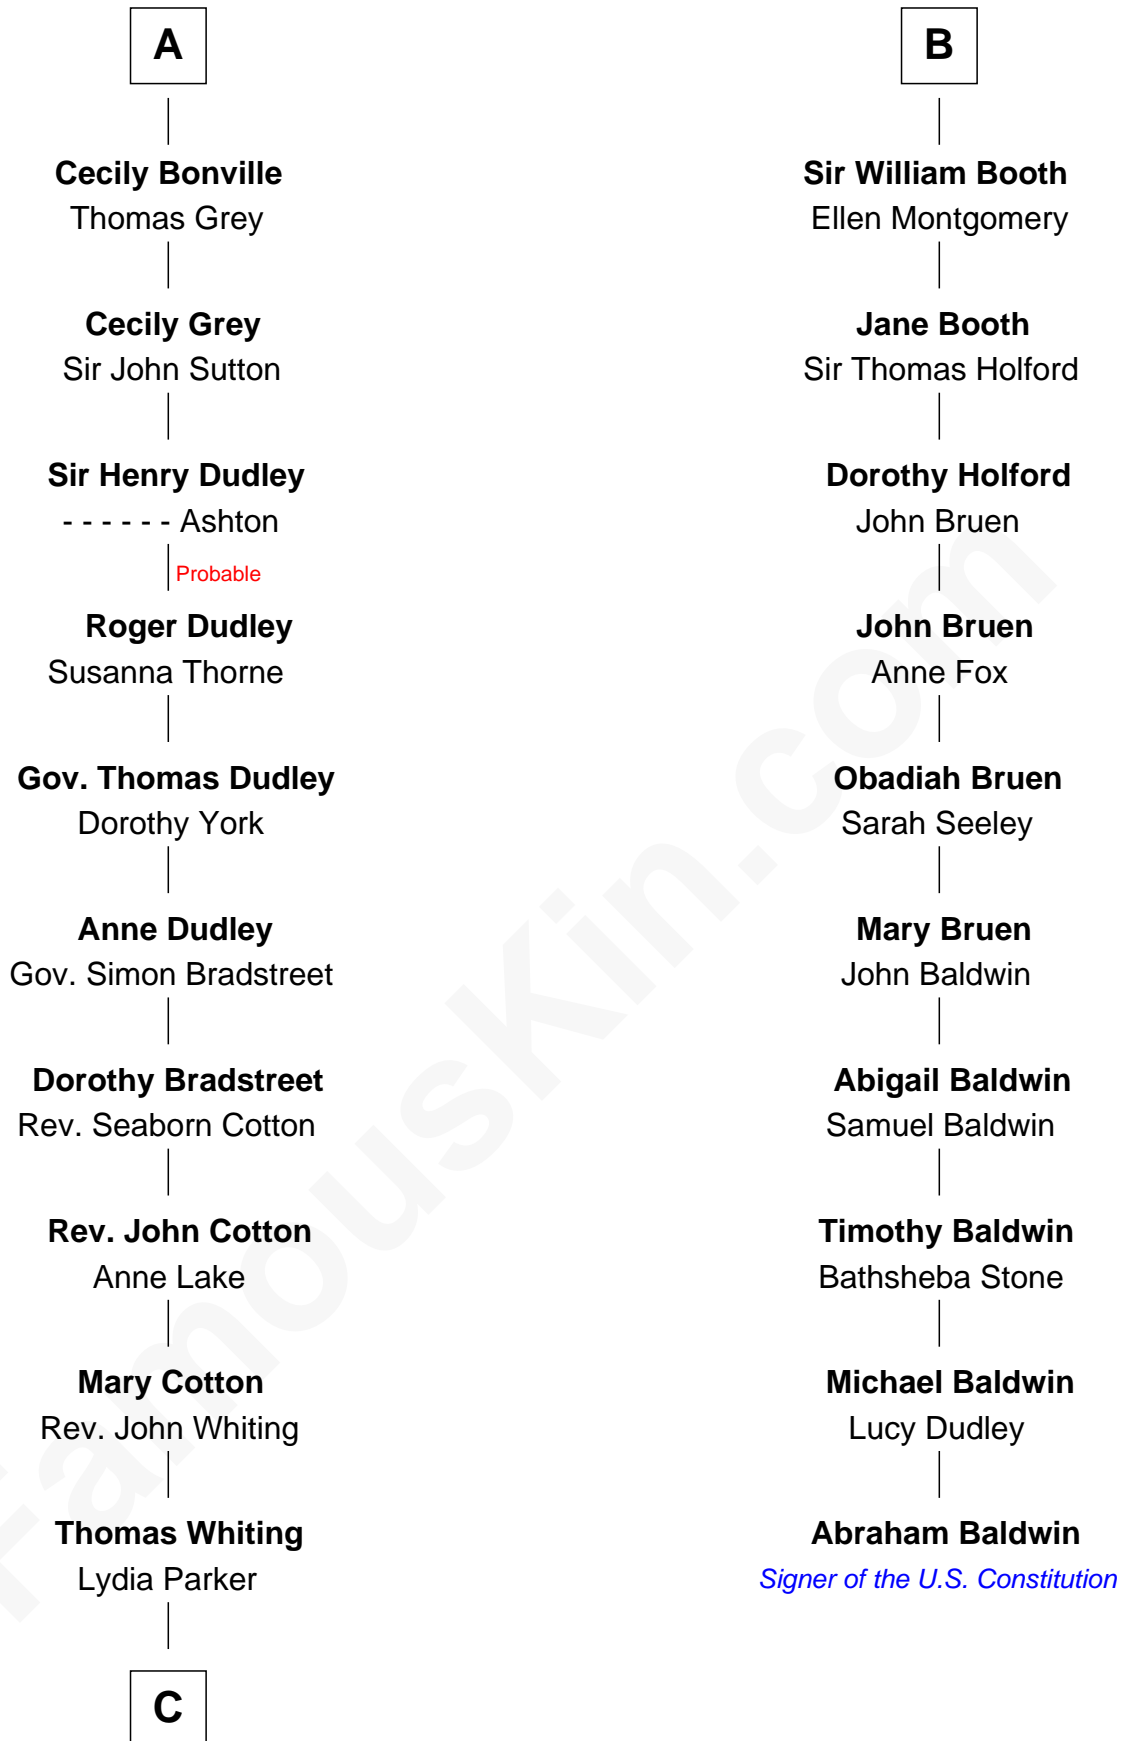

FamousKin.com Relationship Chart of

James Sherman

27th U.S. Vice-President

16th cousin 5 times removed of

Abraham Baldwin

Signer of the U.S. Constitution

C

—
Mary Whiting
William Barron

—
Mary Augusta Barron
Stalham Williams

—
Frances Lucretia Williams
Richard Winslow Sherman

—
Mary Frances Sherman
Richard Updike Sherman

—
James Sherman
27th U.S. Vice-President

FamousKin.com