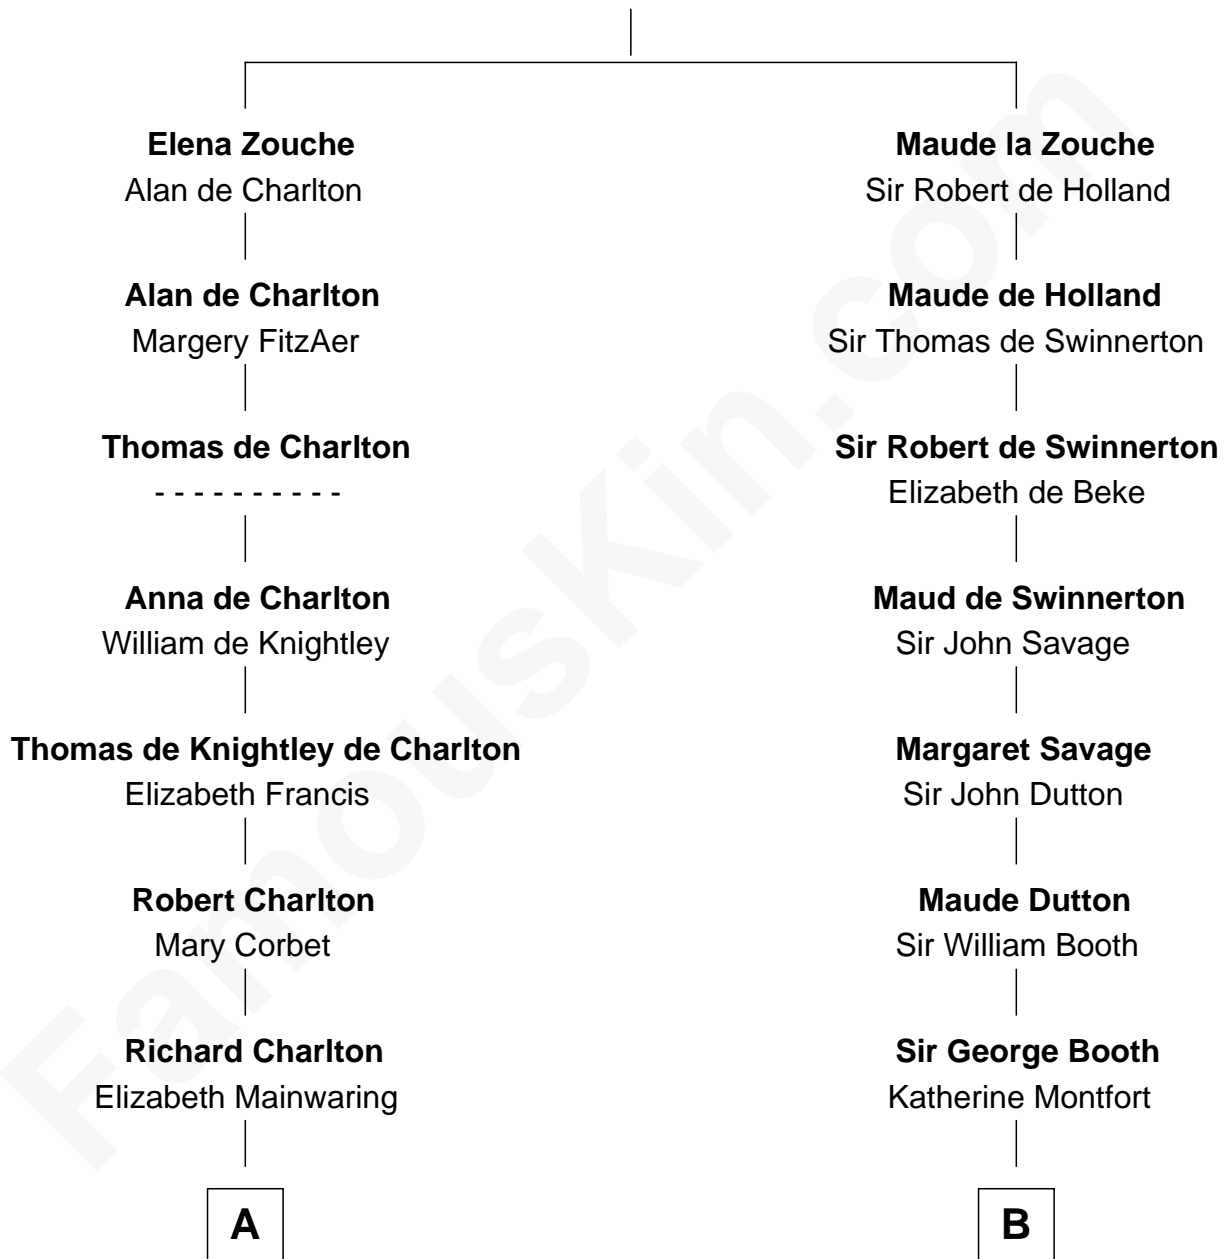

FamousKin.com Relationship Chart of

James Sherman

27th U.S. Vice-President

16th cousin 3 times removed of

Abraham Baldwin

Signer of the U.S. Constitution

Sir Alan la Zouche

Eleanor de Segrave

C

—
Frances Lucretia Williams

Richard Winslow Sherman

—
Mary Frances Sherman

Richard Updike Sherman

—
James Sherman

27th U.S. Vice-President

FamousKin.com