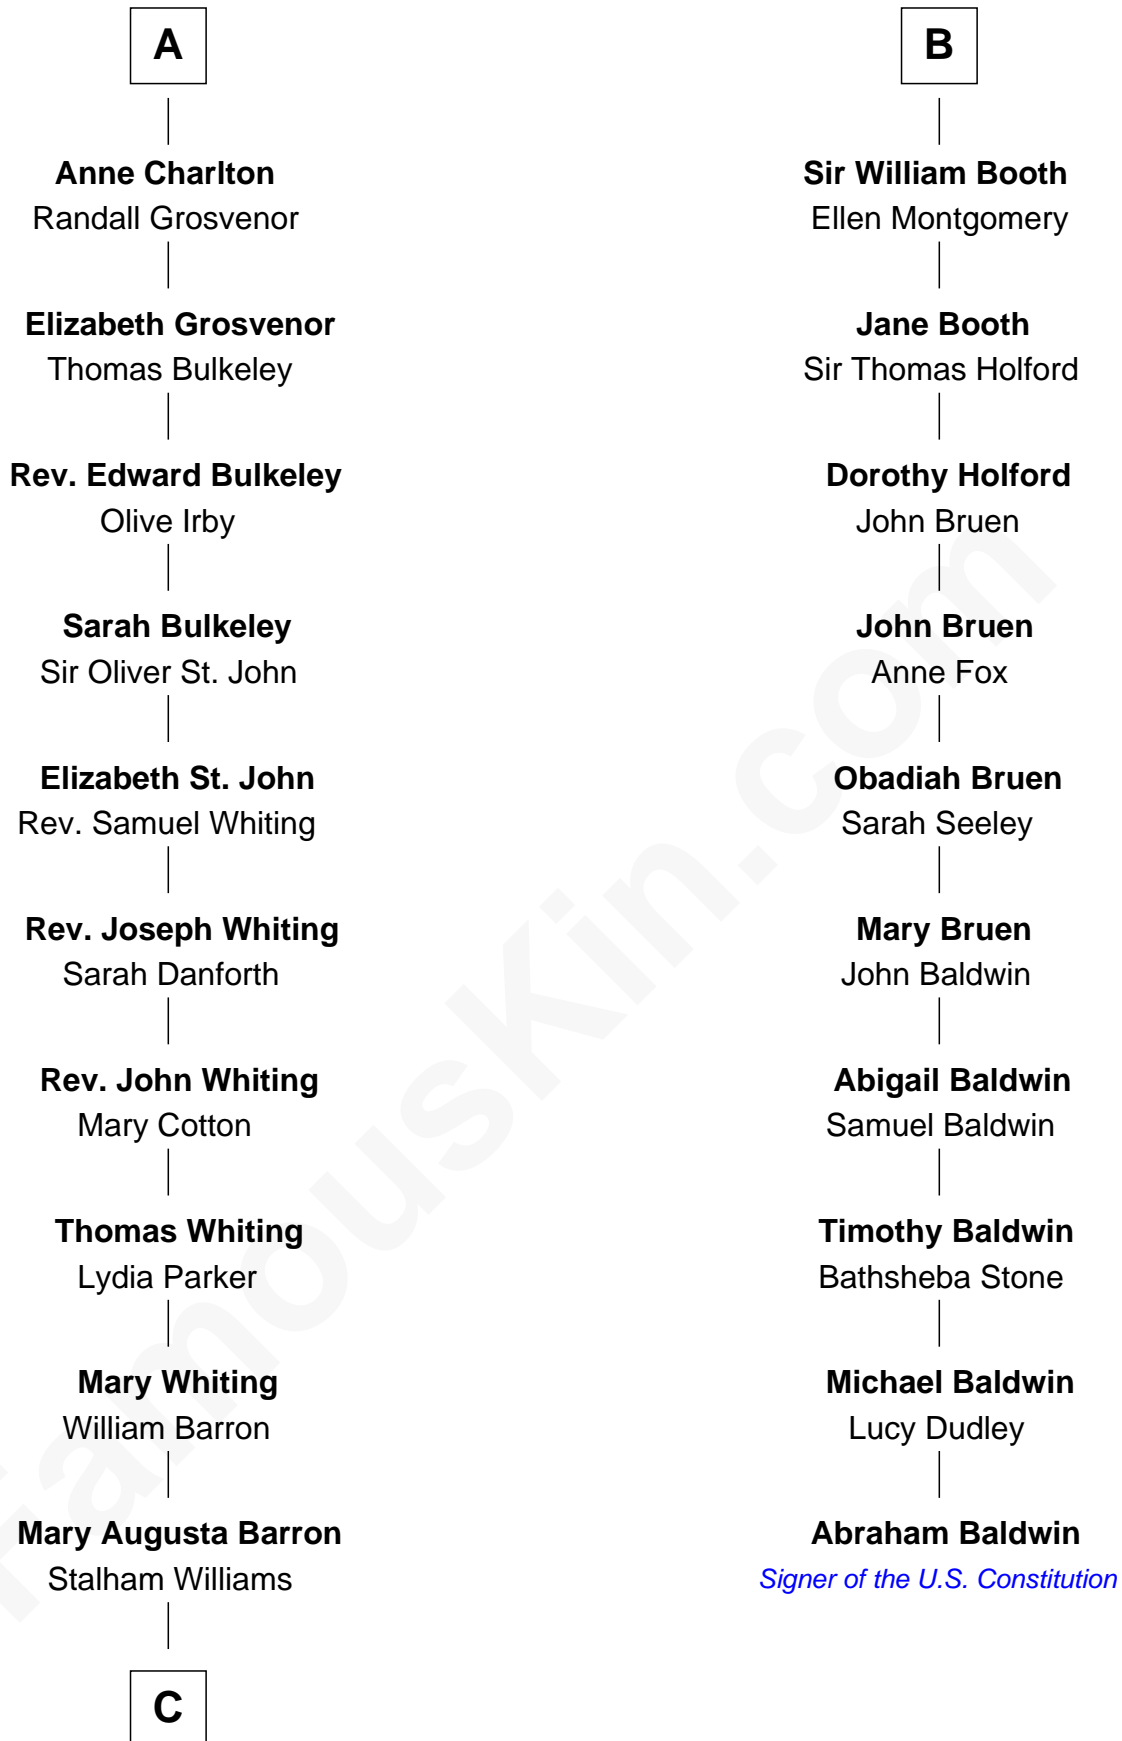

FamousKin.com Relationship Chart of

James Sherman

27th U.S. Vice-President

16th cousin 3 times removed of

Abraham Baldwin

Signer of the U.S. Constitution

Sir Alan la Zouche

Eleanor de Segrave

C

—
Frances Lucretia Williams

Richard Winslow Sherman

—
Mary Frances Sherman

Richard Updike Sherman

—
James Sherman

27th U.S. Vice-President

FamousKin.com