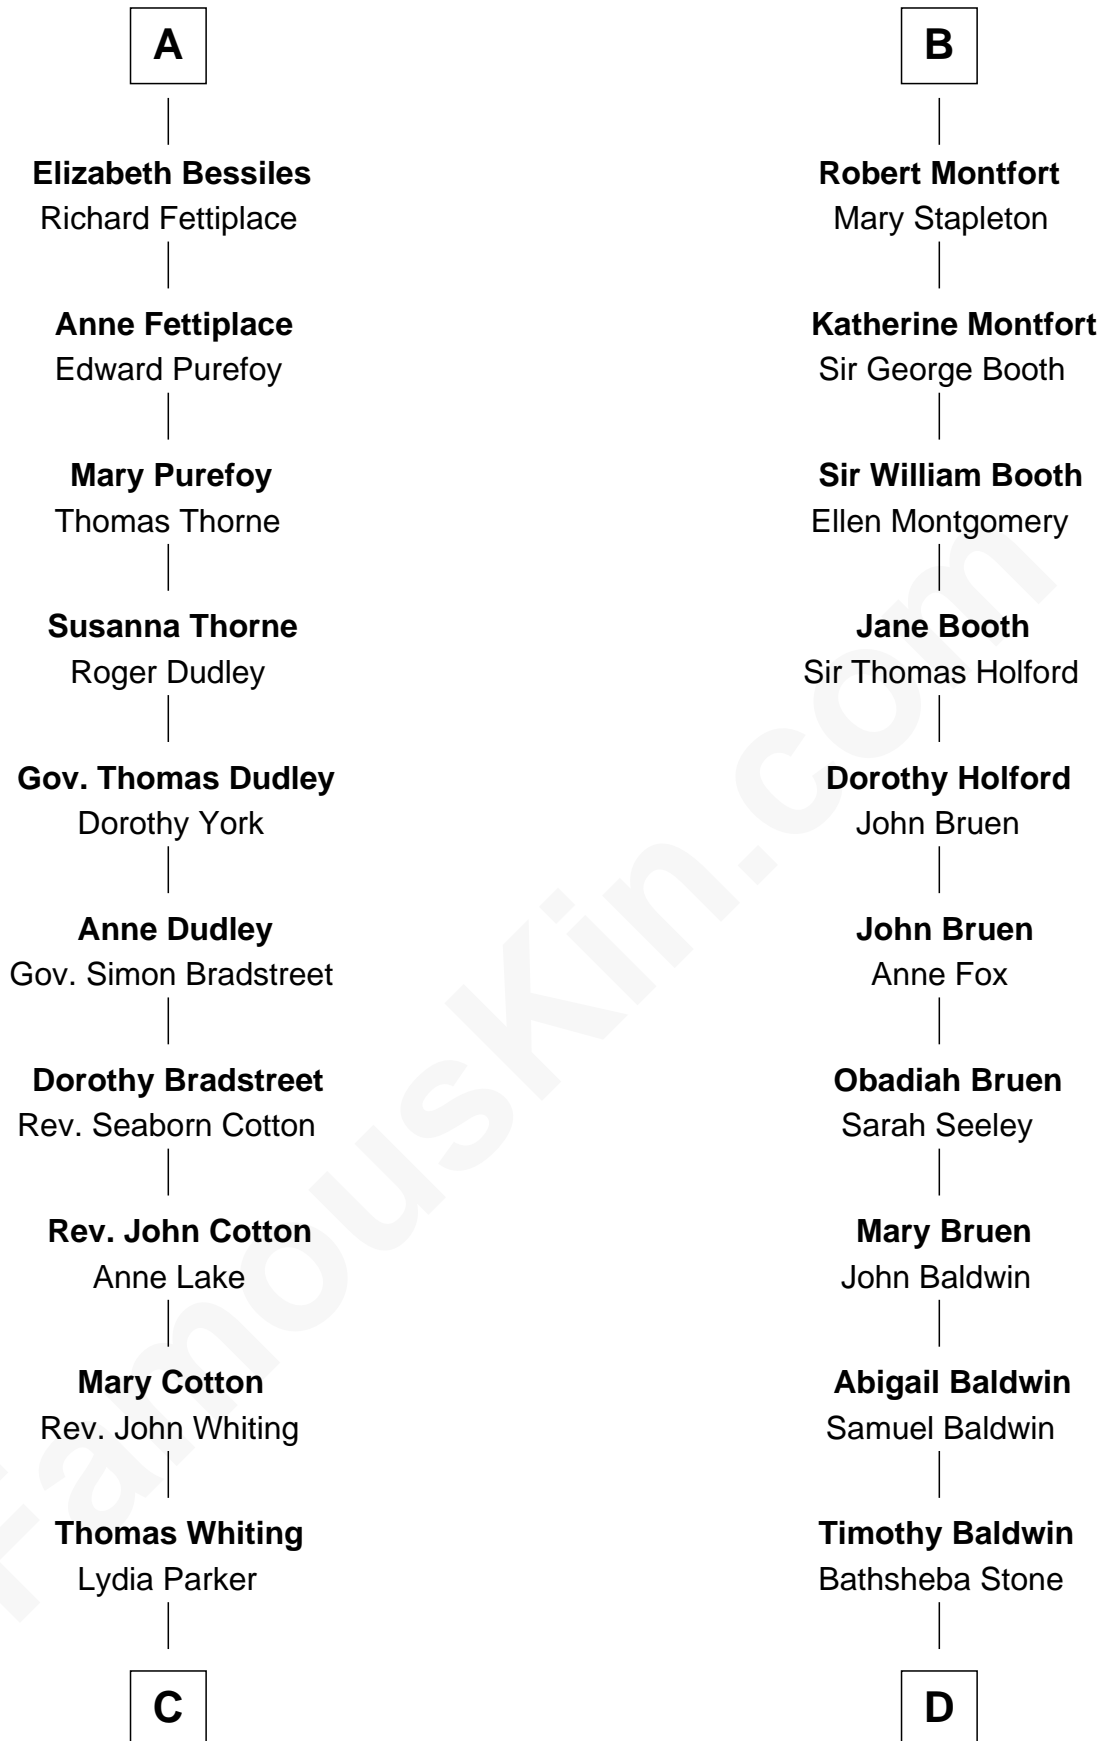

# FamousKin.com Relationship Chart of

**James Sherman**

*27th U.S. Vice-President*

18th cousin 3 times removed of

**Abraham Baldwin**

*Signer of the U.S. Constitution*

**C**

**Mary Whiting**  
William Barron

**Mary Augusta Barron**  
Stalham Williams

**Frances Lucretia Williams**  
Richard Winslow Sherman

**Mary Frances Sherman**  
Richard Updike Sherman

**James Sherman**  
*27th U.S. Vice-President*

**D**

**Michael Baldwin**  
Lucy Dudley