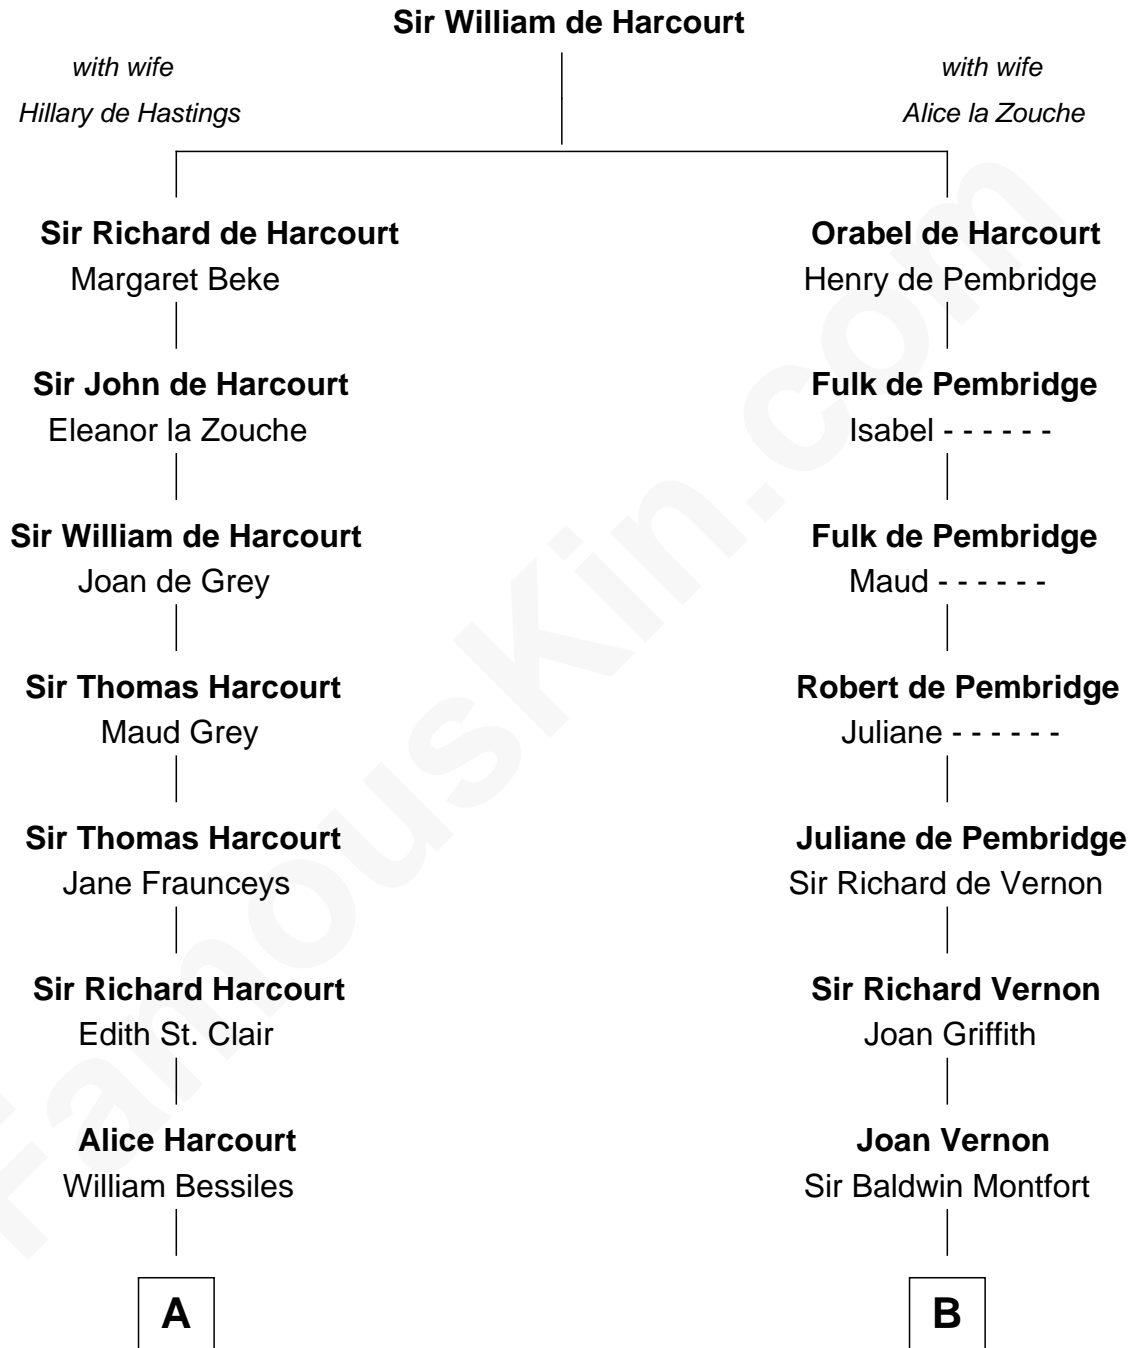

# FamousKin.com Relationship Chart of

**James Sherman**

*27th U.S. Vice-President*

18th cousin 3 times removed of

**Abraham Baldwin**

*Signer of the U.S. Constitution*

**C**

**Mary Whiting**  
William Barron

**Mary Augusta Barron**  
Stalham Williams

**Frances Lucretia Williams**  
Richard Winslow Sherman

**Mary Frances Sherman**  
Richard Updike Sherman

**James Sherman**  
*27th U.S. Vice-President*

**D**

**Michael Baldwin**  
Lucy Dudley

**Abraham Baldwin**  
*Signer of the U.S. Constitution*

FamousKin.com