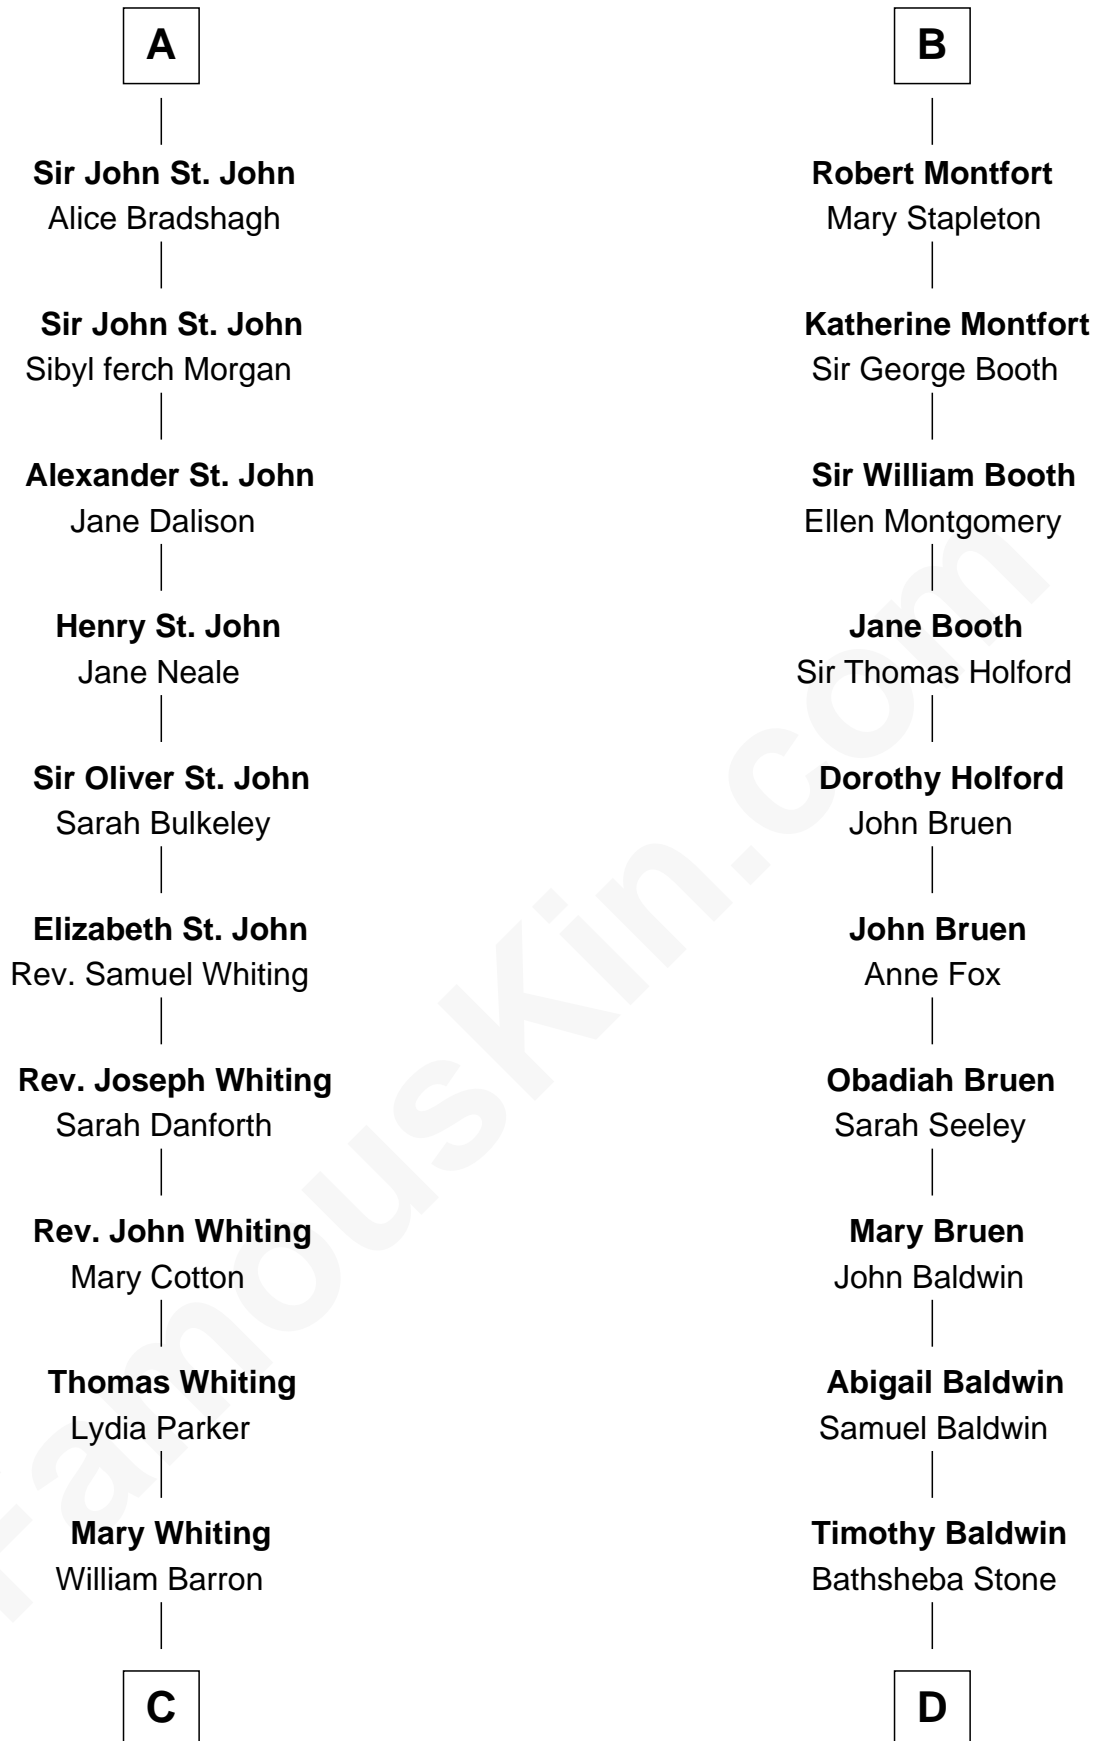

FamousKin.com Relationship Chart of

James Sherman

27th U.S. Vice-President

18th cousin 2 times removed of

Abraham Baldwin

Signer of the U.S. Constitution

C

Mary Augusta Barron
Stalham Williams

Frances Lucretia Williams
Richard Winslow Sherman

Mary Frances Sherman
Richard Updike Sherman

James Sherman
27th U.S. Vice-President

D

Michael Baldwin
Lucy Dudley

Abraham Baldwin
Signer of the U.S. Constitution