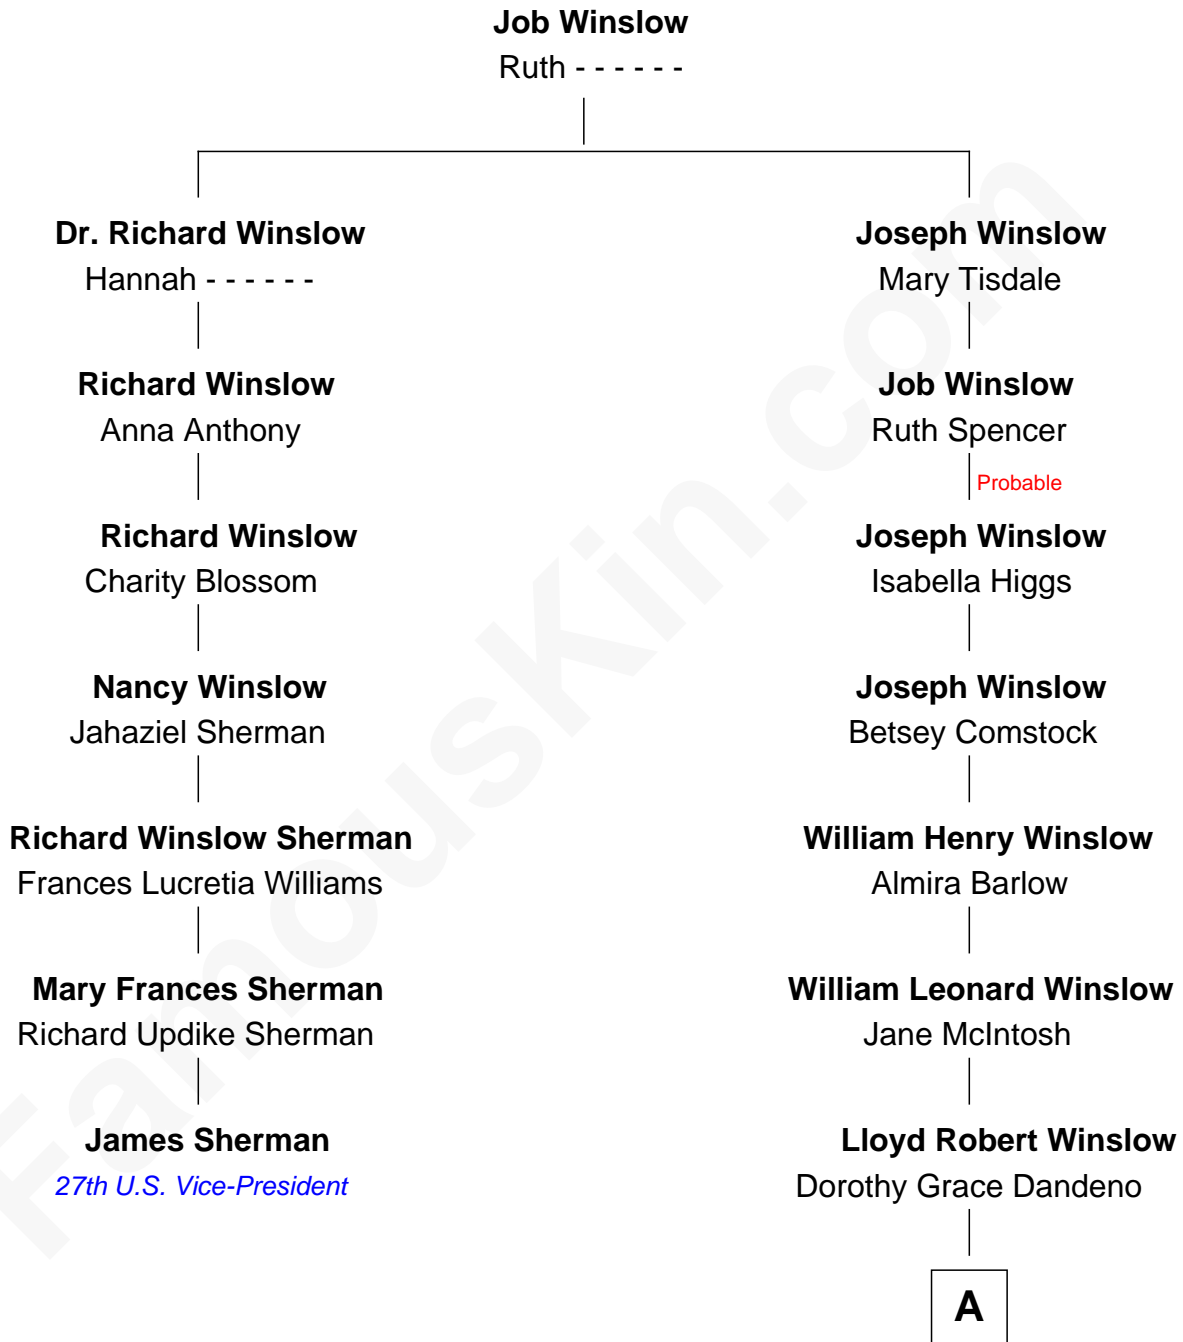

FamousKin.com Relationship Chart of

James Sherman

27th U.S. Vice-President

6th cousin 2 times removed of

Kristine Rolofson

Harlequin Novelist

A

Donald Lloyd Winslow
Ottis Mary Scheuermann

Kristine Rolofson
Harlequin Novelist

FamousKin.com