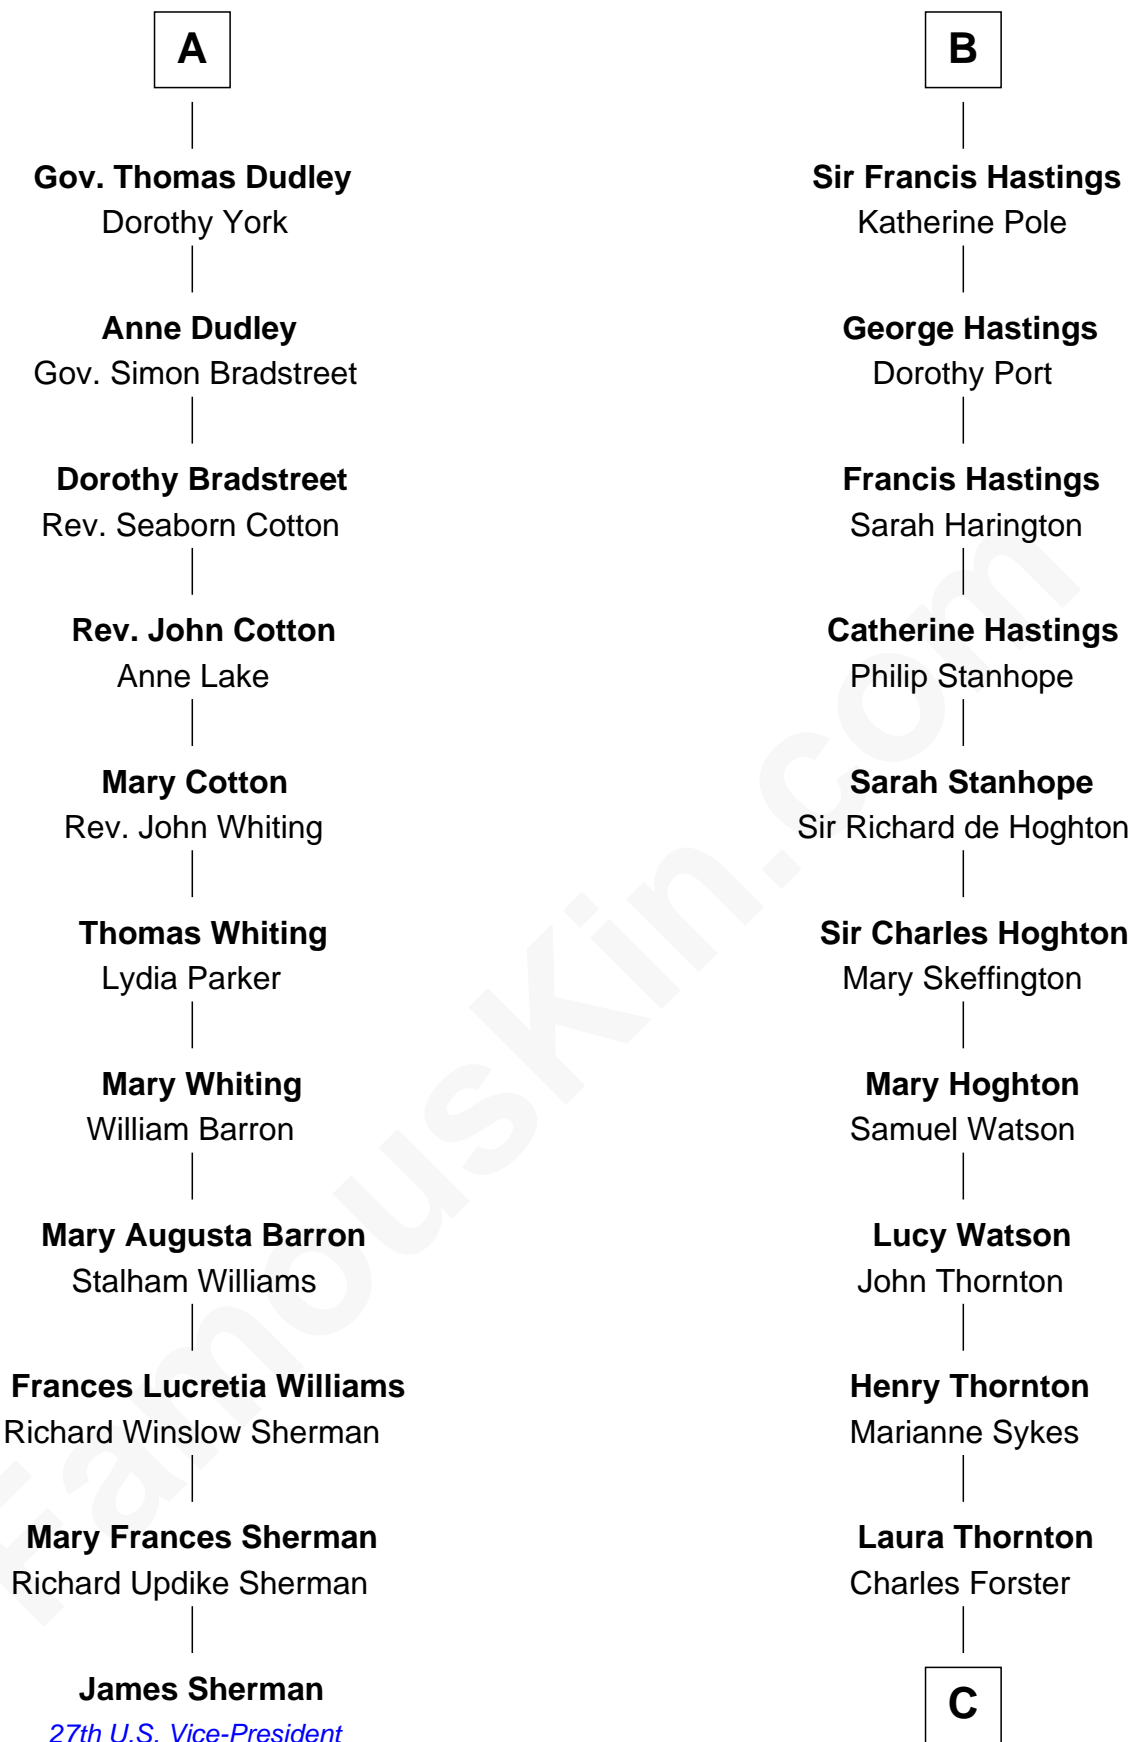

FamousKin.com Relationship Chart of

James Sherman

27th U.S. Vice-President

17th cousin 1 time removed of

E. M. Forster

English Novelist

C

Edward Morgan Llewellyn Forster

Alice Clara Whichelo

E. M. Forster

English Novelist

FamousKin.com