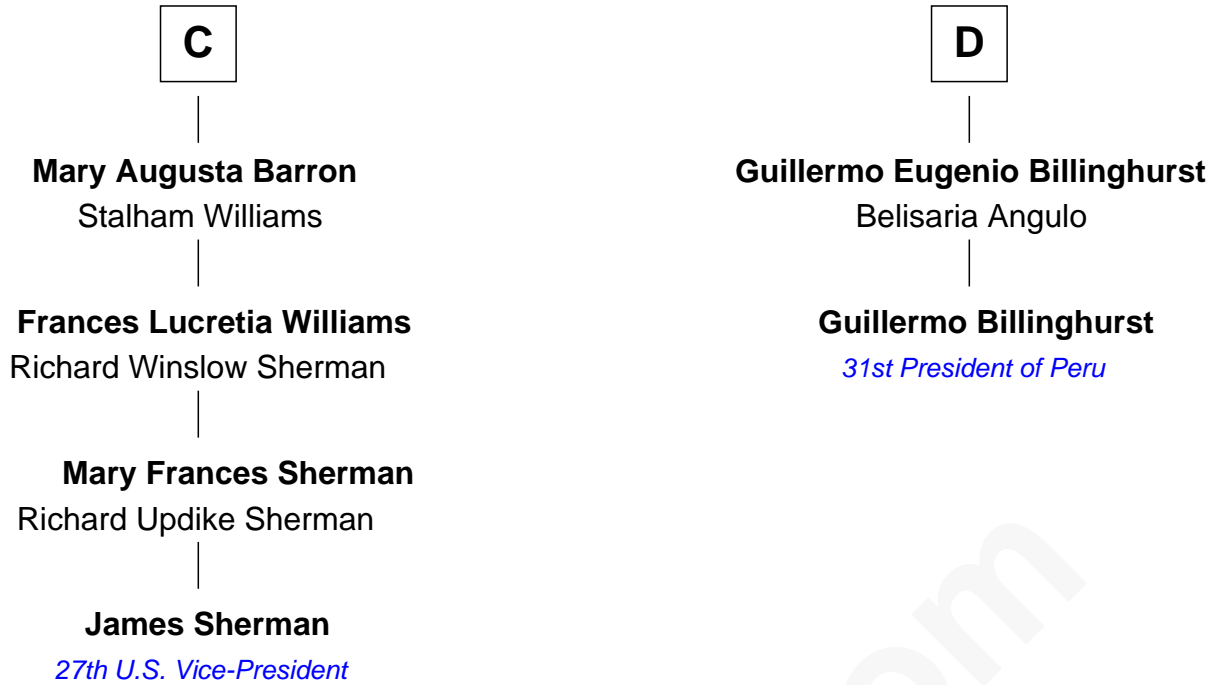

FamousKin.com Relationship Chart of

James Sherman

27th U.S. Vice-President

18th cousin 2 times removed of

Guillermo Billinghurst

31st President of Peru

Bartholomew de Badlesmere

Margaret de Clare

Margery de Badlesmere

Sir William de Ros

Thomas de Ros

Beatrice de Stafford

Margaret de Ros

Sir Reynold Grey

Margaret Grey

Sir William Bonville

Sir Robert Hungerford

Eleanor Hungerford

Sir John White

Robert White

Margaret Gainsford

B

FamousKin.com