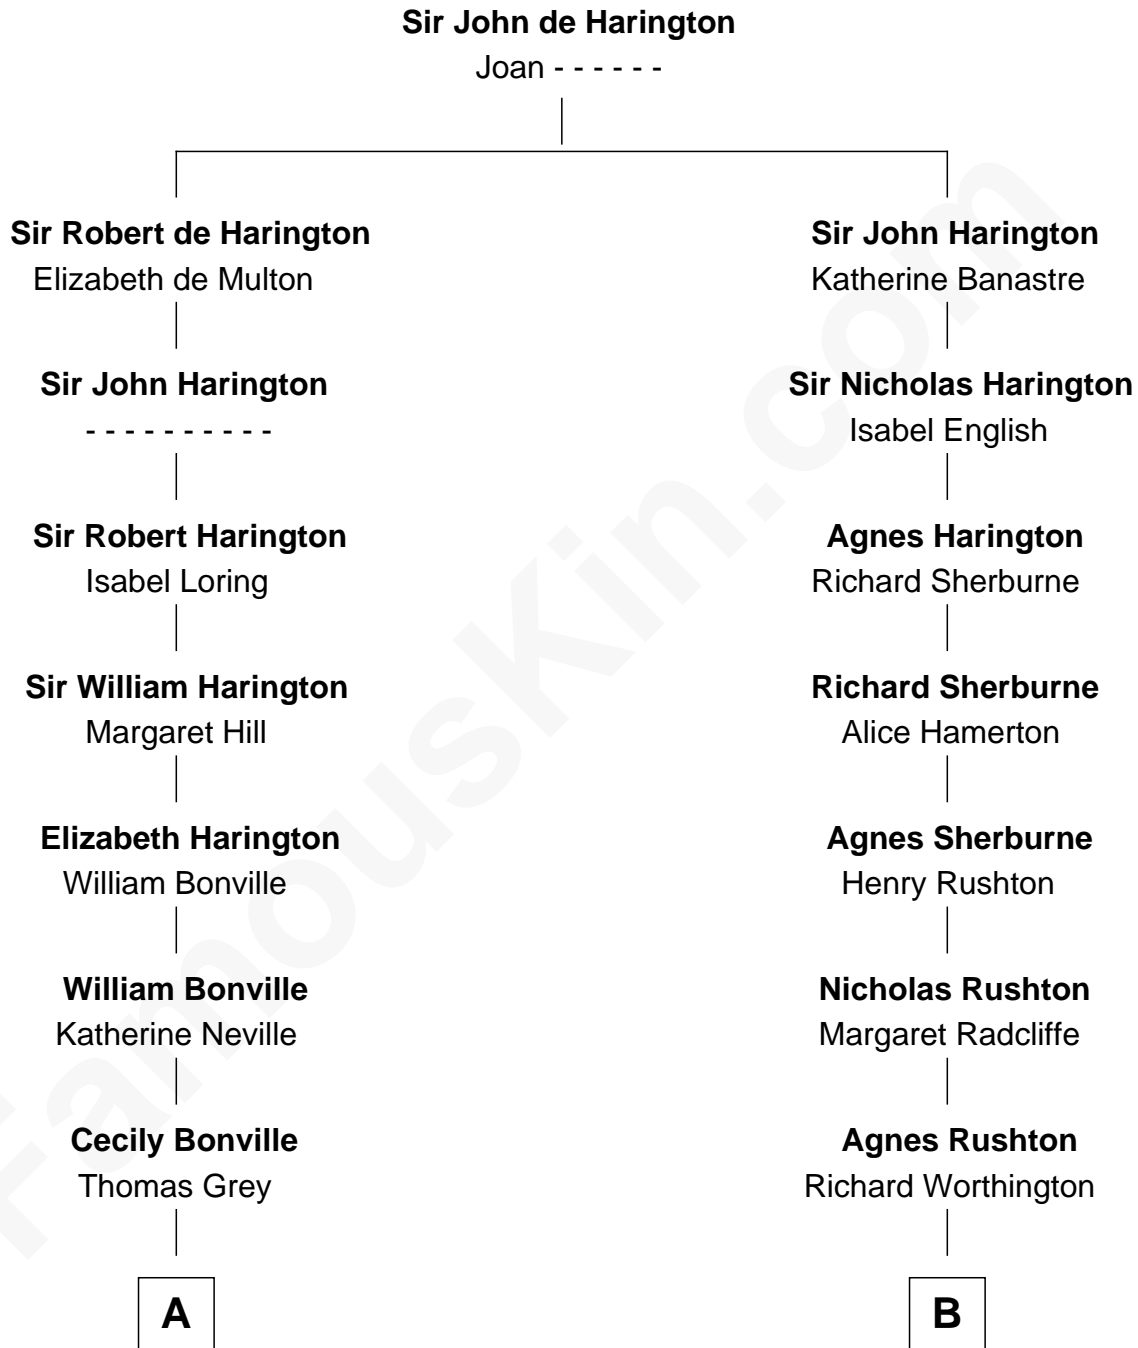

FamousKin.com Relationship Chart of

James Sherman

27th U.S. Vice-President

19th cousin 1 time removed of

Eugene Foss

45th Governor of Massachusetts

C

Mary Augusta Barron
Stalham Williams

Frances Lucretia Williams
Richard Winslow Sherman

Mary Frances Sherman
Richard Updike Sherman

James Sherman
27th U.S. Vice-President

D

Amanda Bangs
Samuel Bartlett Foss

George Edmund Foss
Marcia Cordelia Noble

Eugene Foss
45th Governor of Massachusetts

FamousKin.com