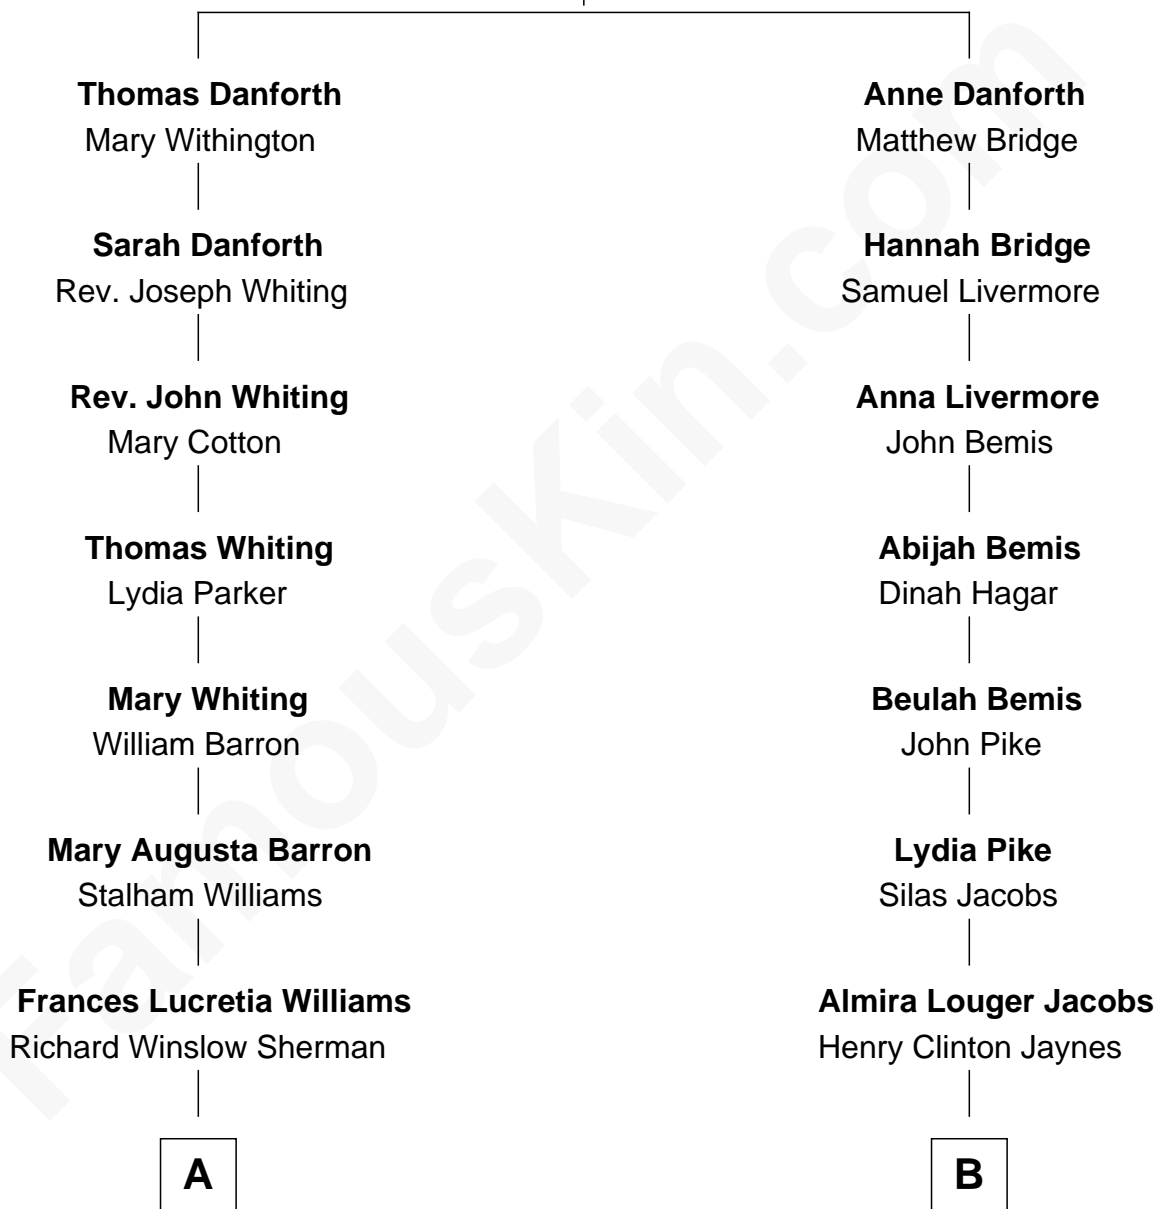

FamousKin.com Relationship Chart of

James Sherman

27th U.S. Vice-President

8th cousin 2 times removed of

Peter Fonda

TV and Movie Actor

Nicholas Danforth

Elizabeth Barber

A

Mary Frances Sherman
Richard Updike Sherman

James Sherman
27th U.S. Vice-President

B

Henry Silas Jaynes
Elma L. Lanphear

Herberta Elma Jaynes
William Brace Fonda

Henry Jaynes Fonda
Frances Ford Seymour

Peter Fonda
TV and Movie Actor