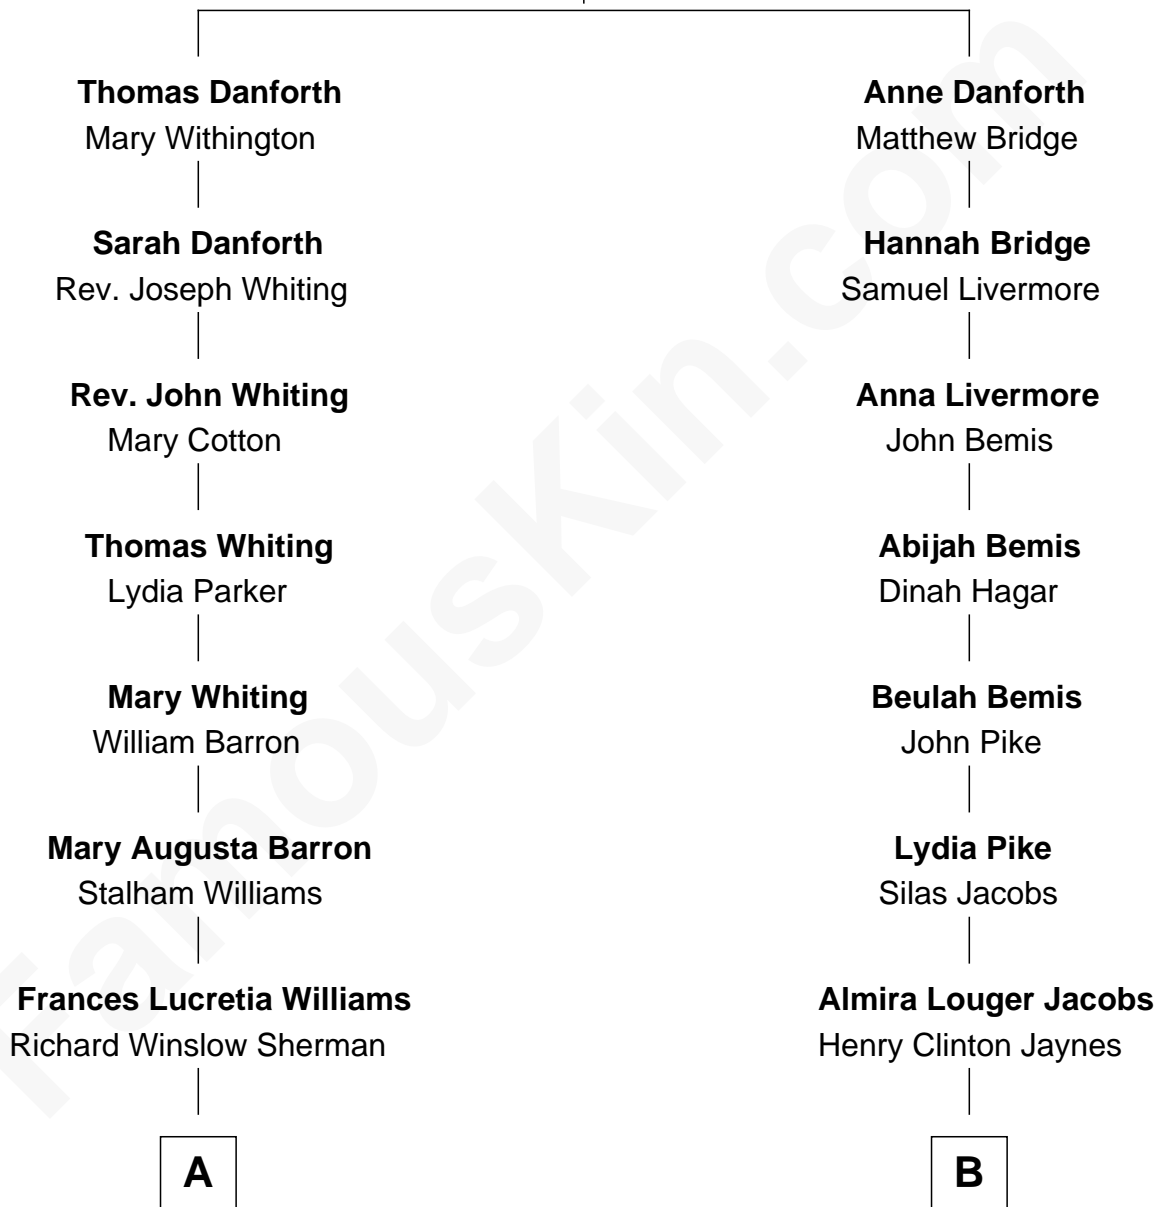

FamousKin.com Relationship Chart of

James Sherman

27th U.S. Vice-President

8th cousin 3 times removed of

Bridget Fonda

Movie Actress

Nicholas Danforth

Elizabeth Barber

A

Mary Frances Sherman
Richard Updike Sherman

James Sherman
27th U.S. Vice-President

B

Henry Silas Jaynes
Elma L. Lanphear

Herberta Elma Jaynes
William Brace Fonda

Henry Jaynes Fonda
Frances Ford Seymour

Peter H. Fonda
Susan Jane Brewer