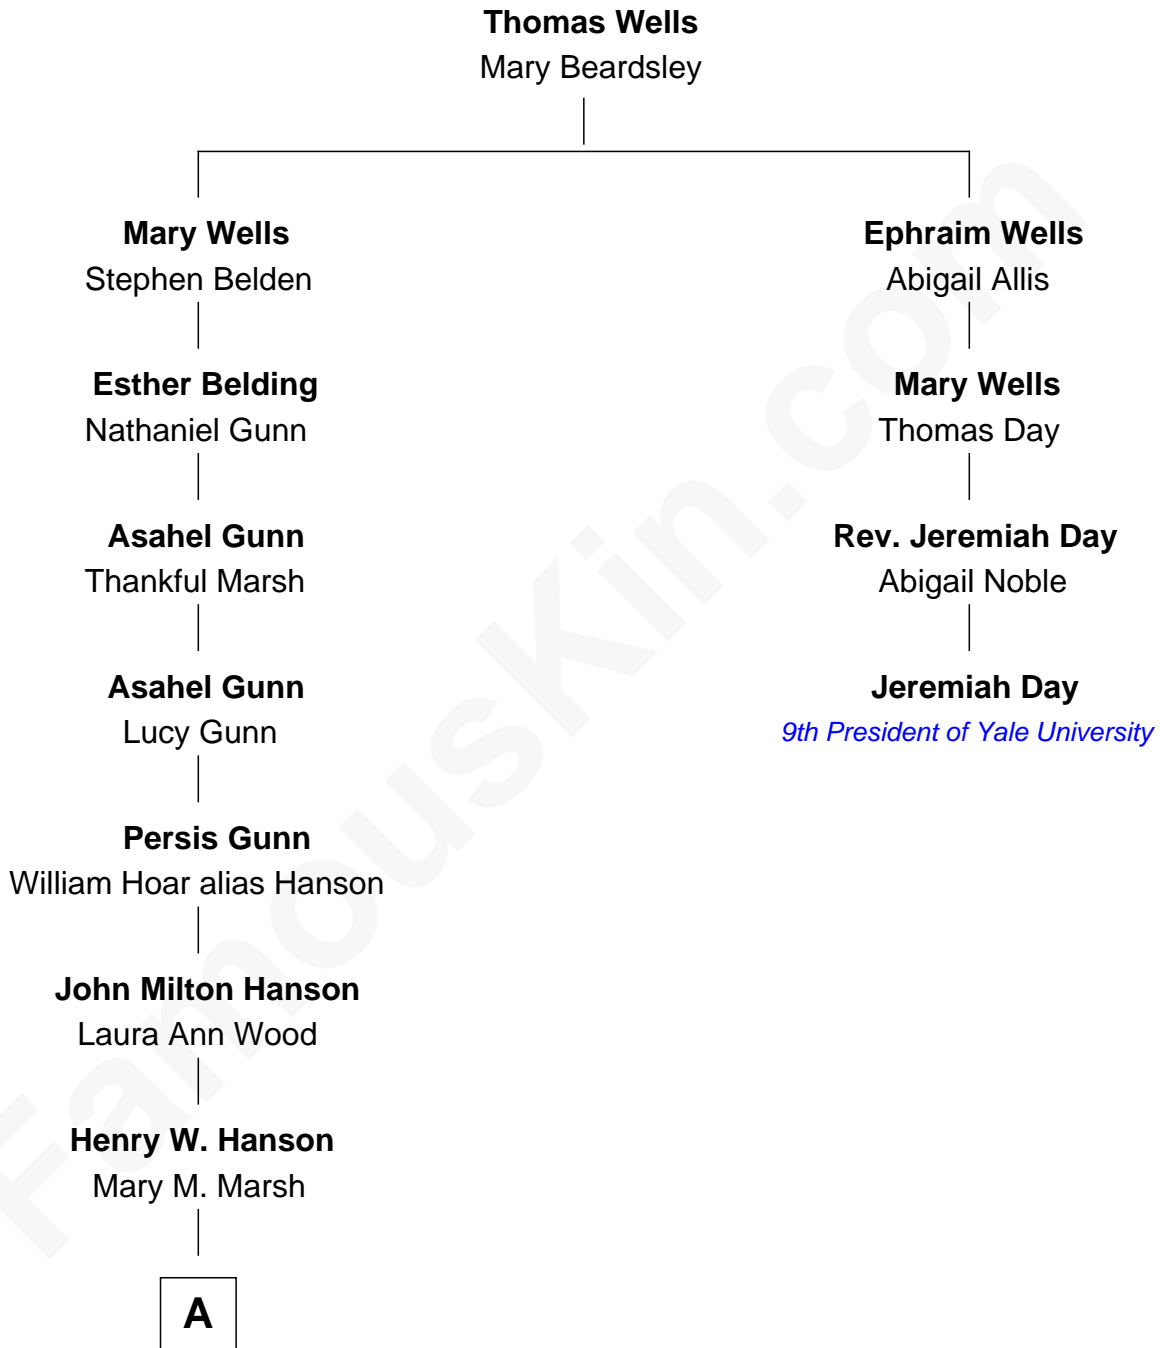

FamousKin.com Relationship Chart of

Janis Joplin

Singer and Songwriter

3rd cousin 7 times removed of

Jeremiah Day

9th President of Yale University

A

—
Herbert M. Hanson
Stella Mae Sherman

—
Laura M. Hanson
Cecil East

—
Dorothy Bonita East
Seeb Ward Joplin

—
Janis Joplin
Singer and Songwriter

FamousKin.com