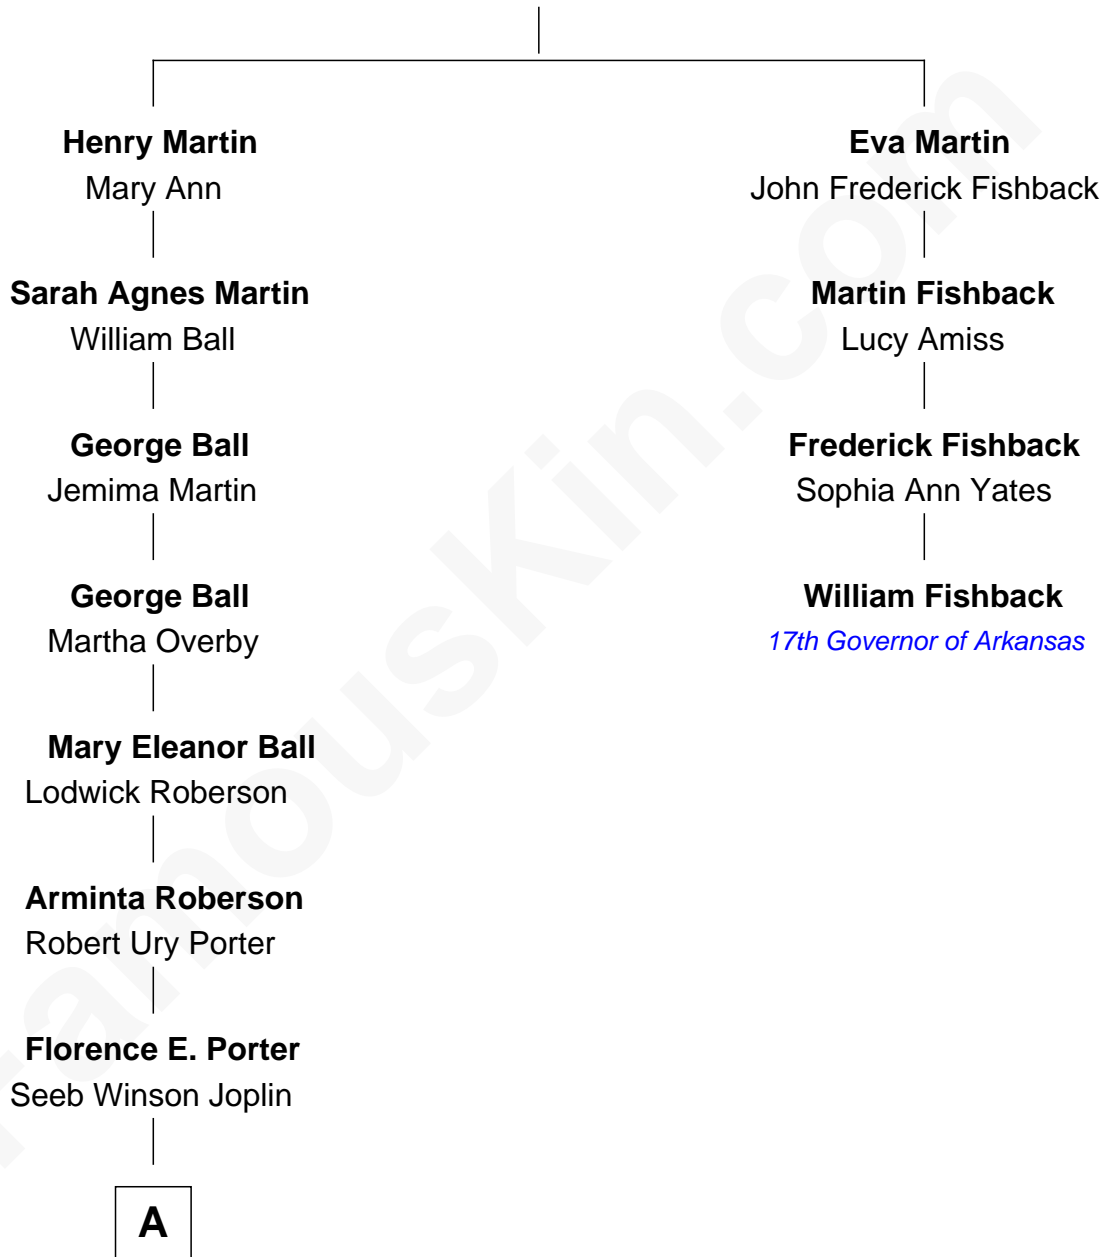

# FamousKin.com Relationship Chart of

**Janis Joplin**

*Singer and Songwriter*

3rd cousin 5 times removed of

**William Fishback**

*17th Governor of Arkansas*

**Johann Jost Merten**  
Maria Cathrina Otterbach

**A**

—  
**Seeb Ward Joplin**  
Dorothy Bonita East

—  
**Janis Joplin**  
*Singer and Songwriter*

FamousKin.com