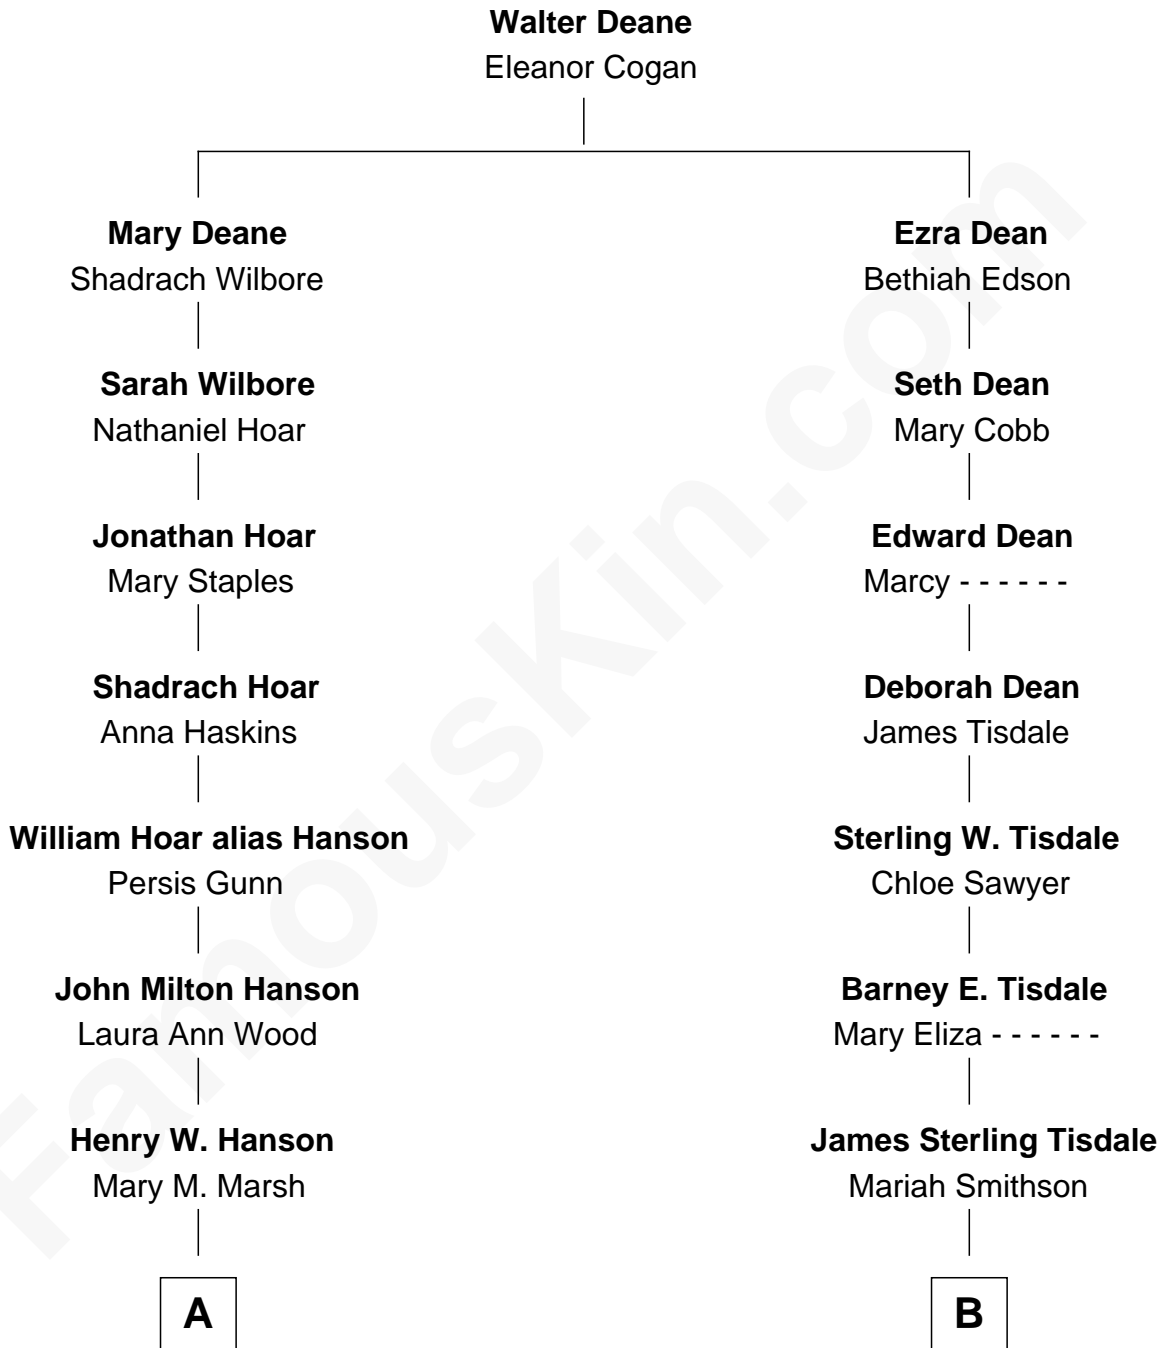

FamousKin.com Relationship Chart of

Janis Joplin

Singer and Songwriter

10th cousin of

Edward Snowden

Ex-CIA / NSA Whistleblower

A

Herbert M. Hanson
Stella Mae Sherman

Laura M. Hanson
Cecil East

Dorothy Bonita East
Seeb Ward Joplin

Janis Joplin
Singer and Songwriter

B

Herbert Taylor Tisdale
Missouri Riggs

Marion Tisdale
Lonnie Glenn Snowden

Lonnie Glenn Snowden
Elizabeth Wendy Barrett