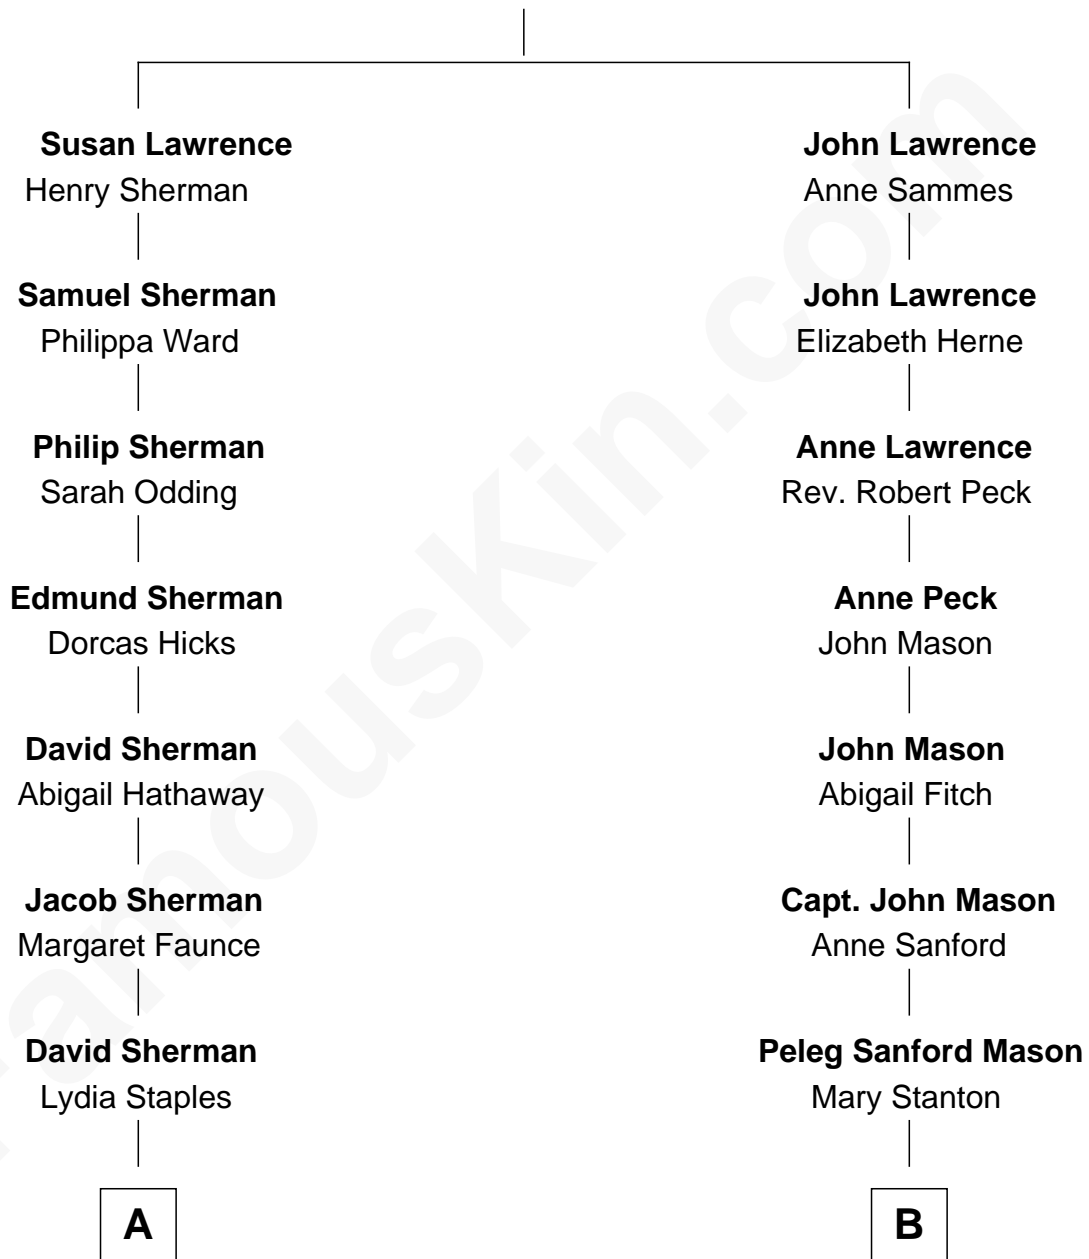

FamousKin.com

Relationship Chart of

Janis Joplin

Singer and Songwriter

9th cousin 3 times removed of

Lucretia (Rudolph) Garfield

First Lady of President James Garfield

John Lawrence

A

Jacob Sherman
Rebecca Russell

Jacob G. Sherman
Mary A. Roundtree

Stella Mae Sherman
Herbert M. Hanson

Laura M. Hanson
Cecil East

Dorothy Bonita East
Seeb Ward Joplin

Janis Joplin
Singer and Songwriter

B

Elijah Mason
Lucretia Greene

Arabella Greene Mason
Zebulon Rudolph

Lucretia (Rudolph) Garfield
First Lady of James Garfield

FamousKin.com