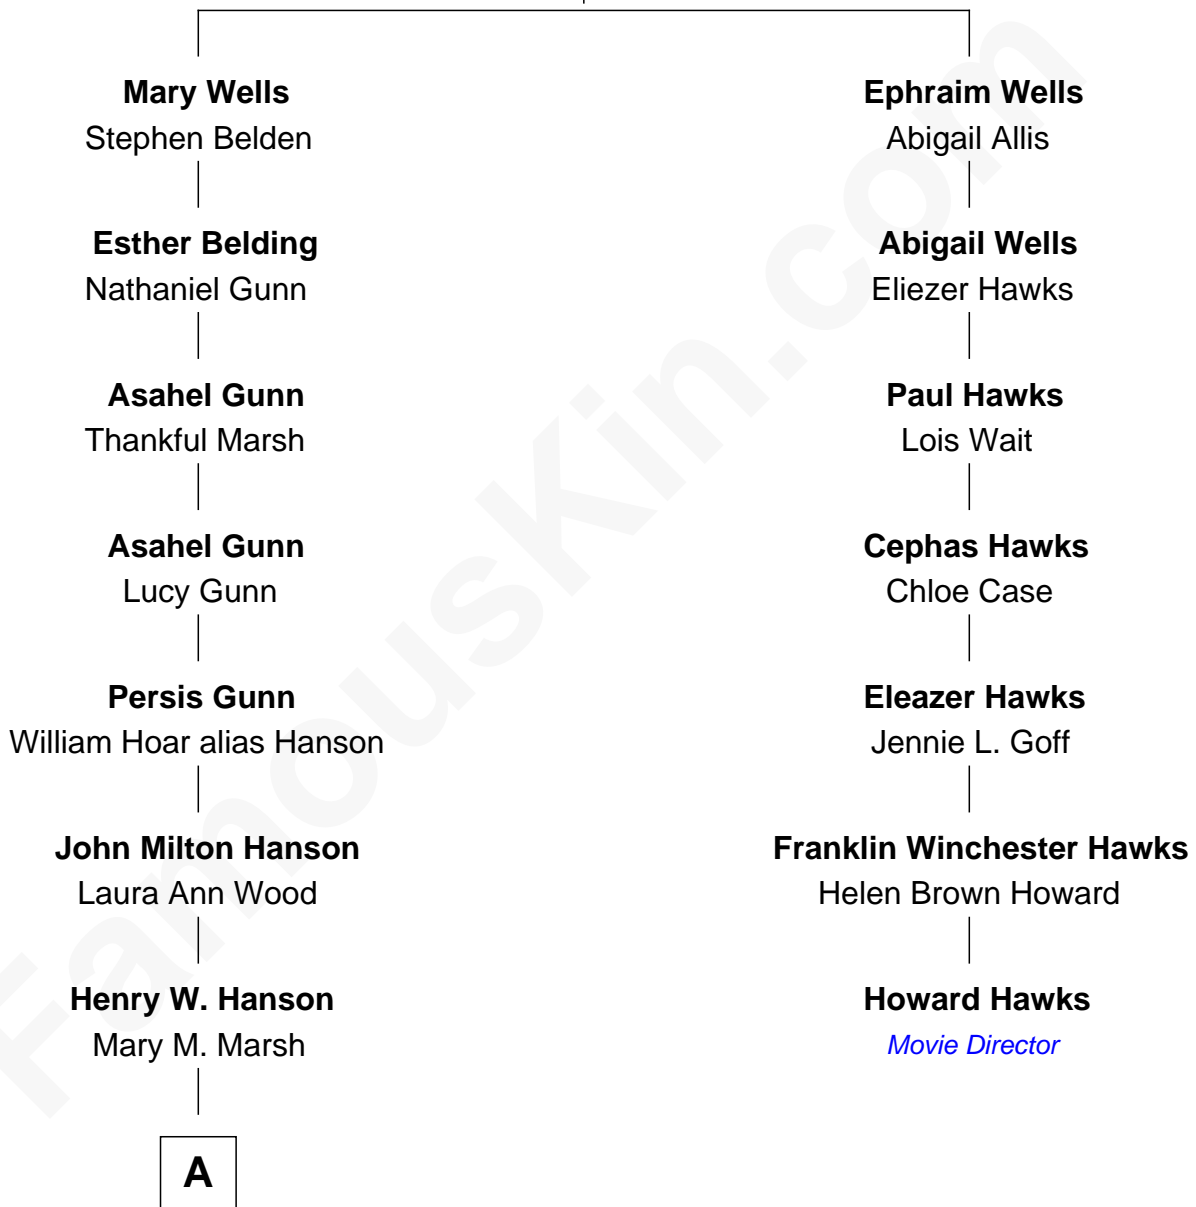

FamousKin.com Relationship Chart of

Janis Joplin

Singer and Songwriter

6th cousin 4 times removed of

Howard Hawks

Movie Director

Thomas Wells

Mary Beardsley

A

—
Herbert M. Hanson
Stella Mae Sherman

—
Laura M. Hanson
Cecil East

—
Dorothy Bonita East
Seeb Ward Joplin

—
Janis Joplin
Singer and Songwriter

FamousKin.com