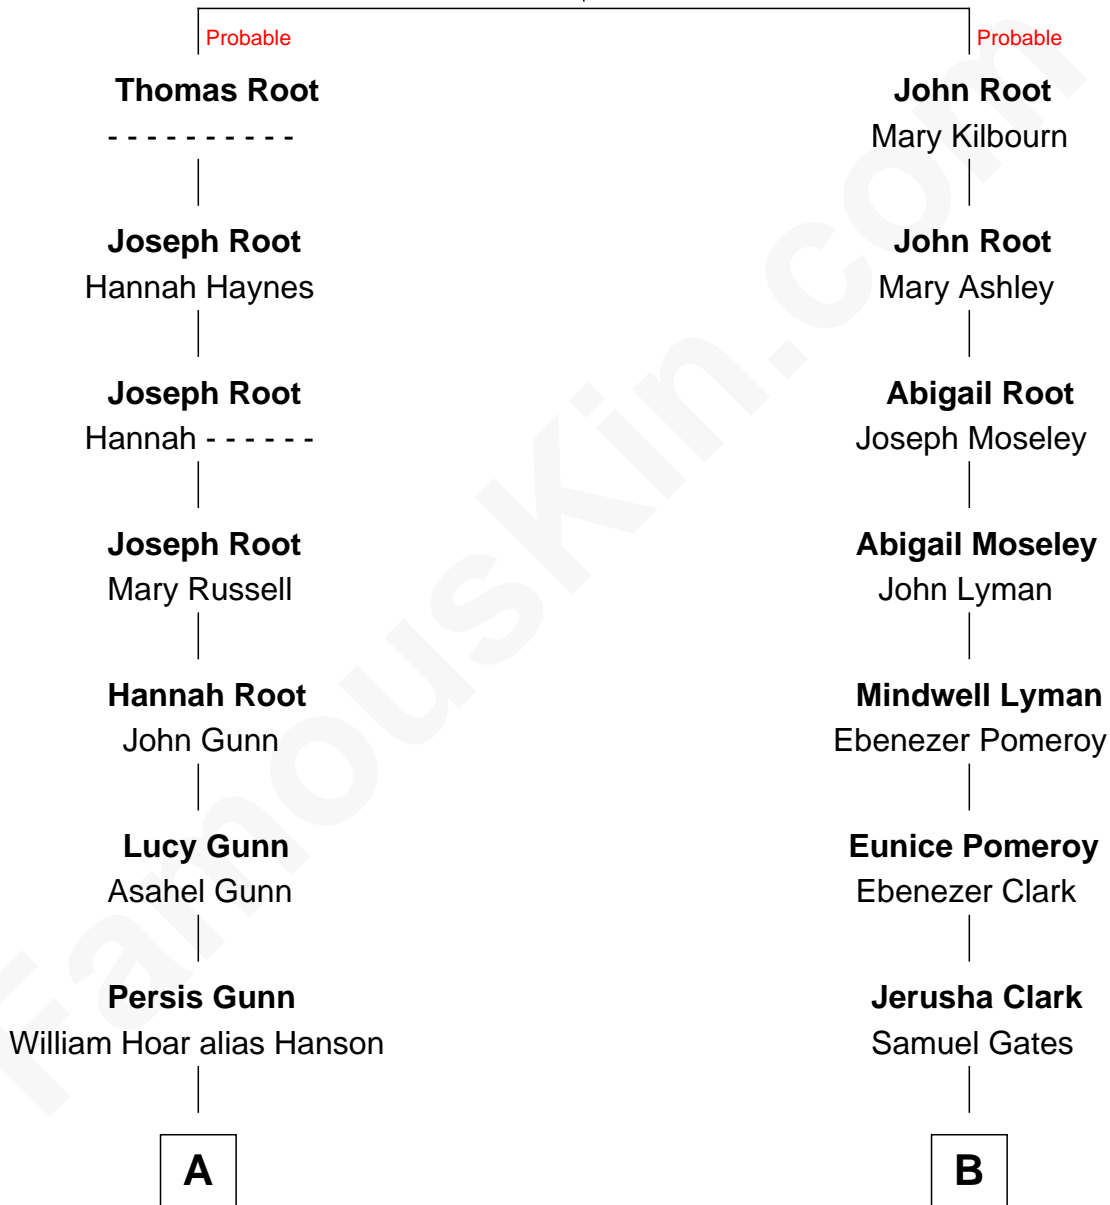

# FamousKin.com Relationship Chart of

**Janis Joplin**

*Singer and Songwriter*

10th cousin 2 times removed of

**Bess (Wallace) Truman**

*First Lady of President Harry S Truman*

**John Root**  
Mary Russell

**A**

**John Milton Hanson**

Laura Ann Wood

**Henry W. Hanson**

Mary M. Marsh

**Herbert M. Hanson**

Stella Mae Sherman

**Laura M. Hanson**

Cecil East

**Dorothy Bonita East**

Seeb Ward Joplin

**Janis Joplin**

*Singer and Songwriter*

**B**

**George William Gates**

Sarah D. Todd

**George Porterfield Gates**