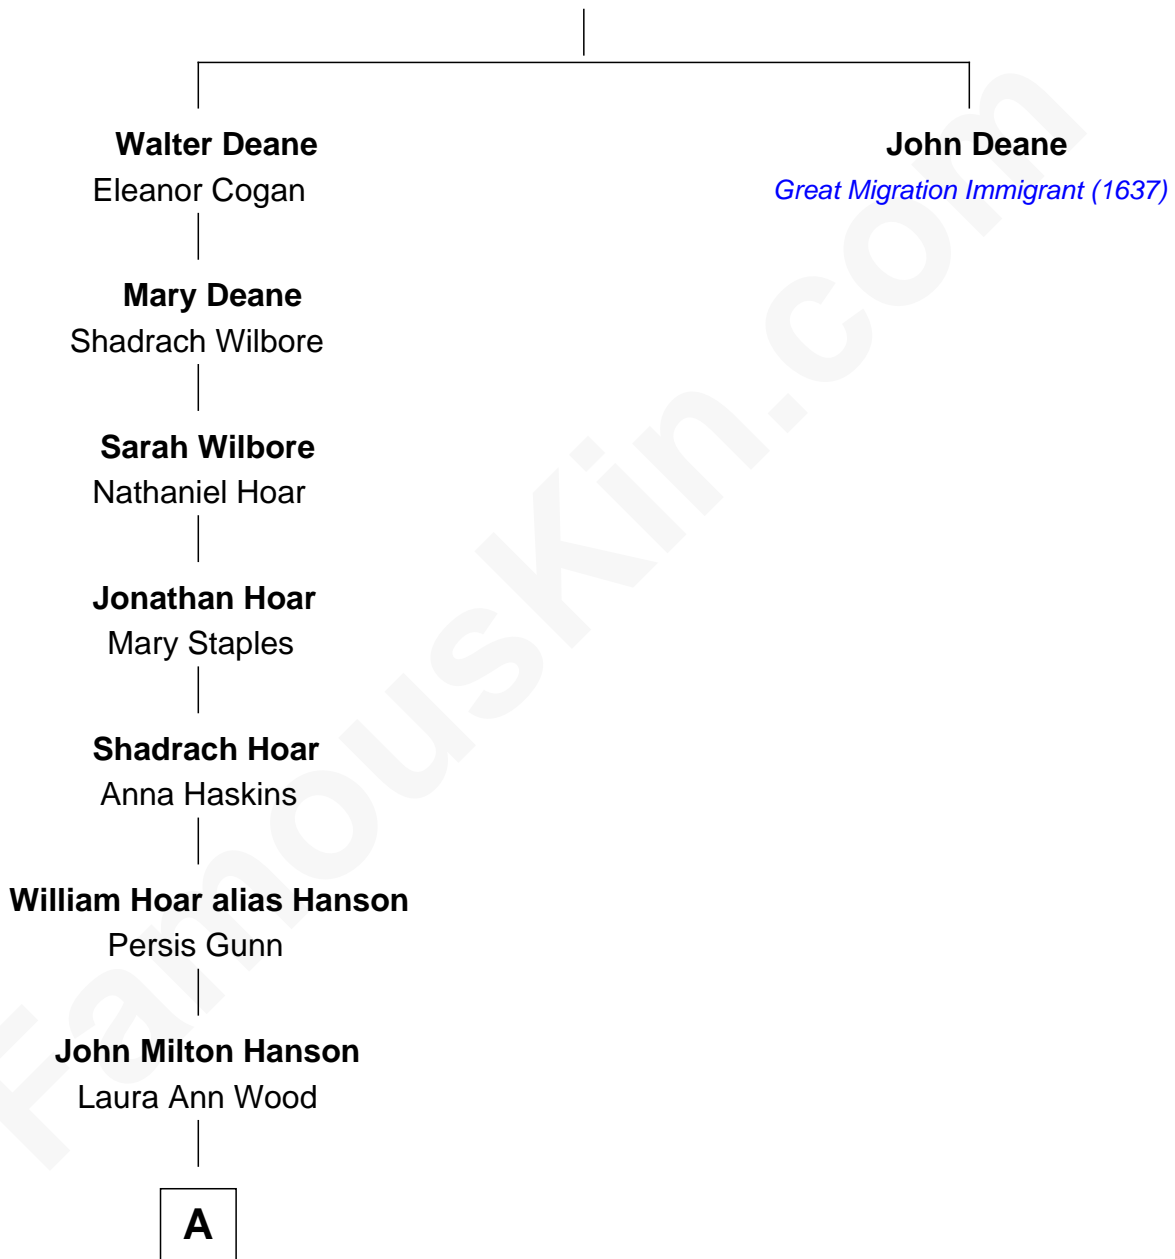

FamousKin.com Relationship Chart of

Janis Joplin

Singer and Songwriter

9th great-grandniece of

John Deane

(c1600 - 1660) Great Migration Immigrant 1637

William Deane

A

Henry W. Hanson

Mary M. Marsh

Herbert M. Hanson

Stella Mae Sherman

Laura M. Hanson

Cecil East

Dorothy Bonita East

Seeb Ward Joplin

Janis Joplin

Singer and Songwriter

FamousKin.com