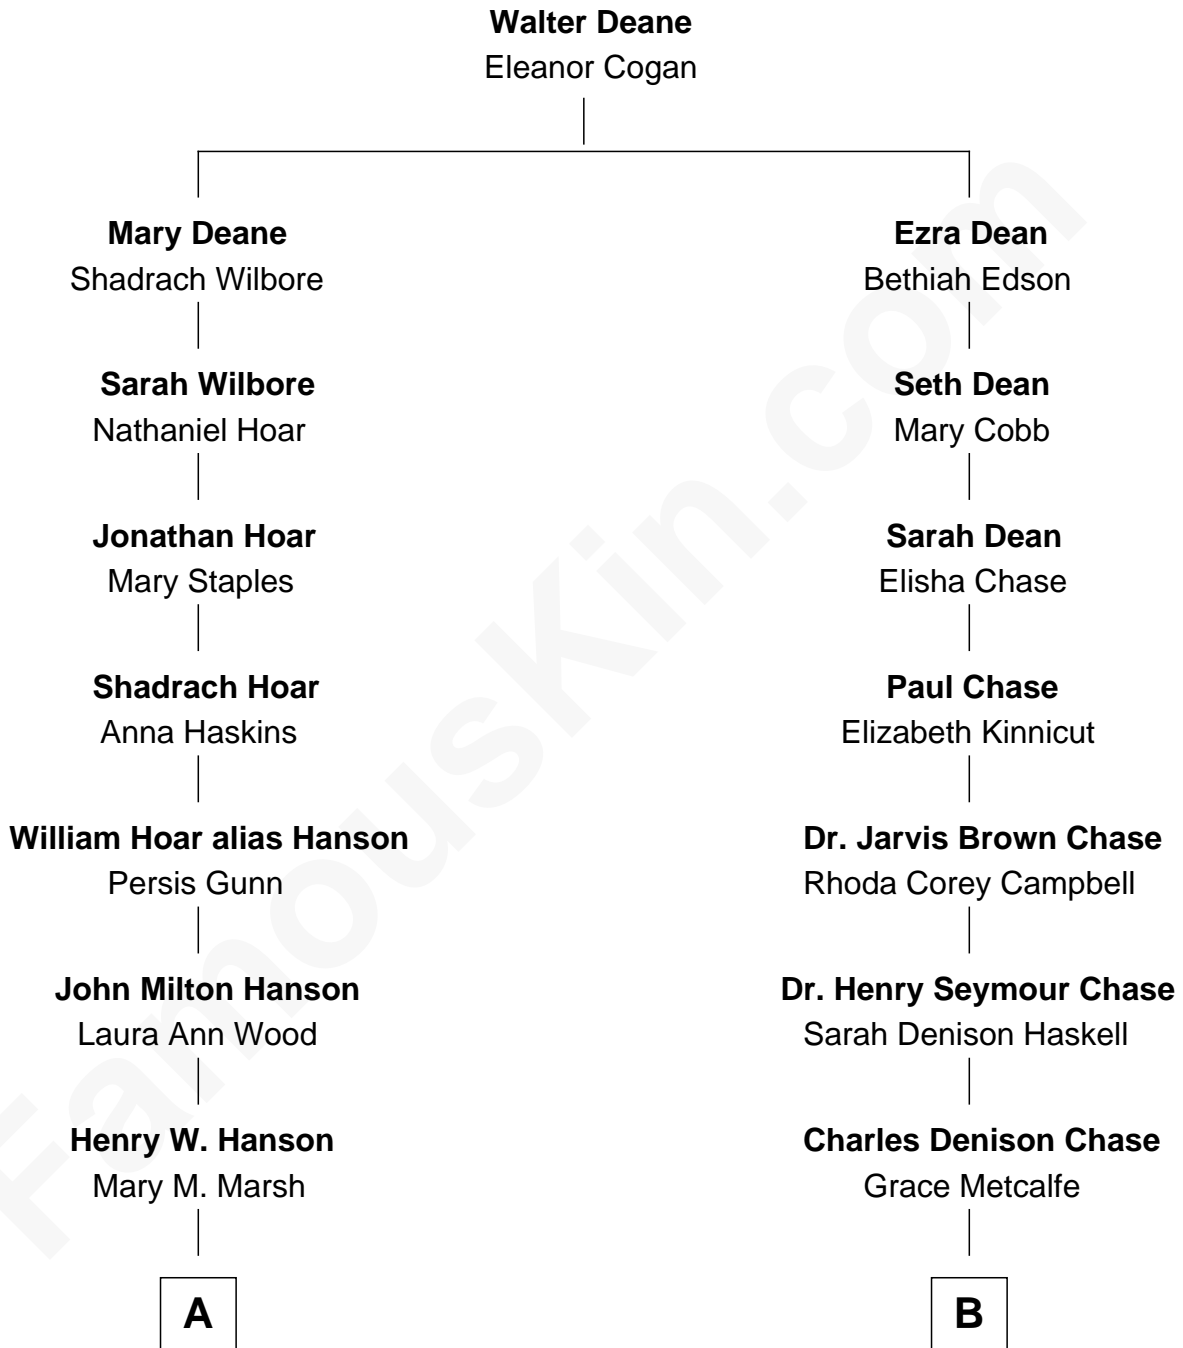

# FamousKin.com Relationship Chart of

**Janis Joplin**

*Singer and Songwriter*

9th cousin 1 time removed of

**Chevy Chase**

*Comedian, Actor and Writer*

Chevy Chase photo by [Alan Light](#) (CC BY 2.0)