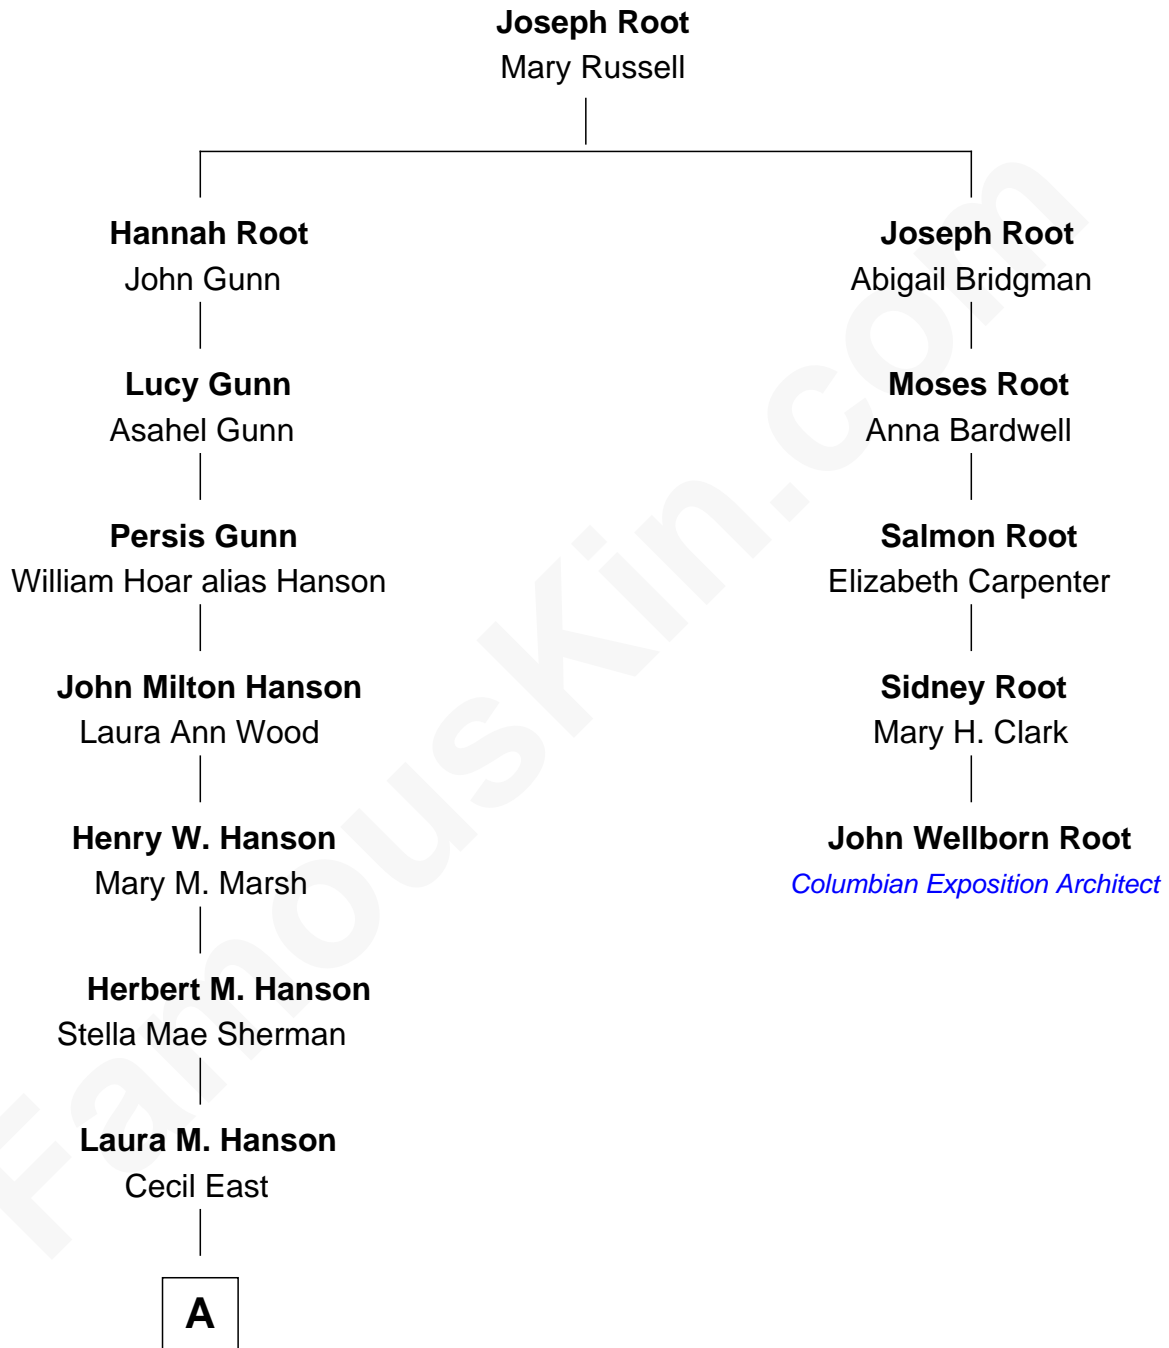

# FamousKin.com Relationship Chart of

**Janis Joplin**

*Singer and Songwriter*

4th cousin 4 times removed of

**John Wellborn Root**

*1893 Chicago Columbian Exposition Architect*

**A**

—  
**Dorothy Bonita East**

Seeb Ward Joplin

—  
**Janis Joplin**

*Singer and Songwriter*

FamousKin.com