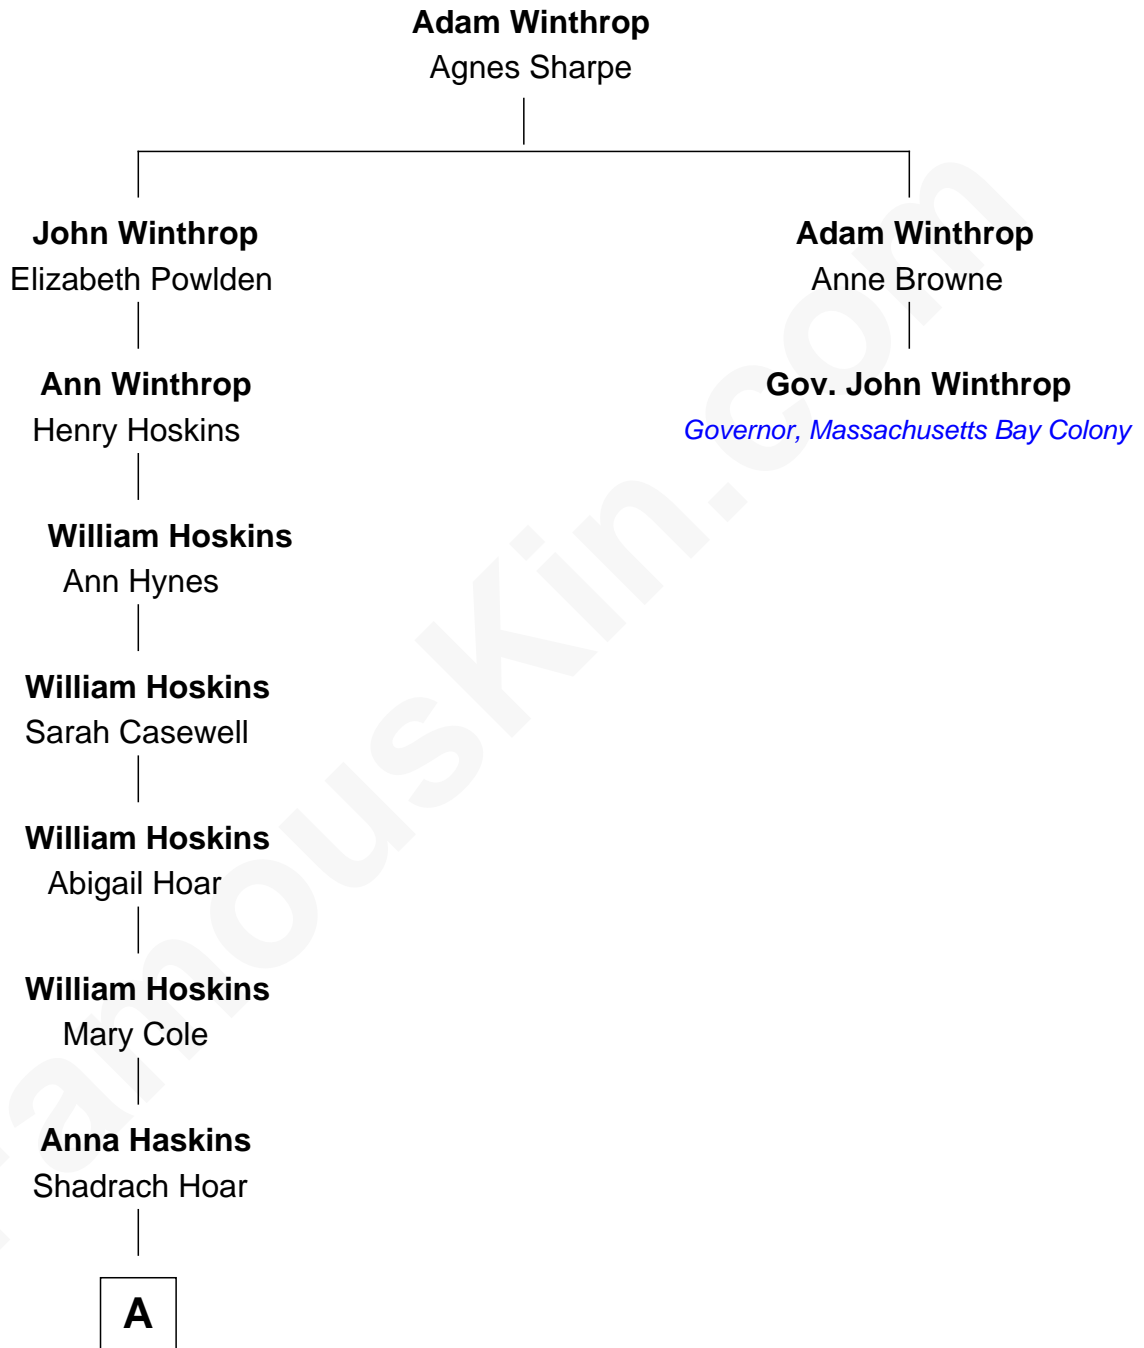

FamousKin.com Relationship Chart of

Janis Joplin

Singer and Songwriter

1st cousin 12 times removed of

Gov. John Winthrop

Governor of the Massachusetts Bay Colony

A

William Hoar alias Hanson

Persis Gunn

John Milton Hanson

Laura Ann Wood

Henry W. Hanson

Mary M. Marsh

Herbert M. Hanson

Stella Mae Sherman

Laura M. Hanson

Cecil East

Dorothy Bonita East

Seeb Ward Joplin

Janis Joplin

Singer and Songwriter