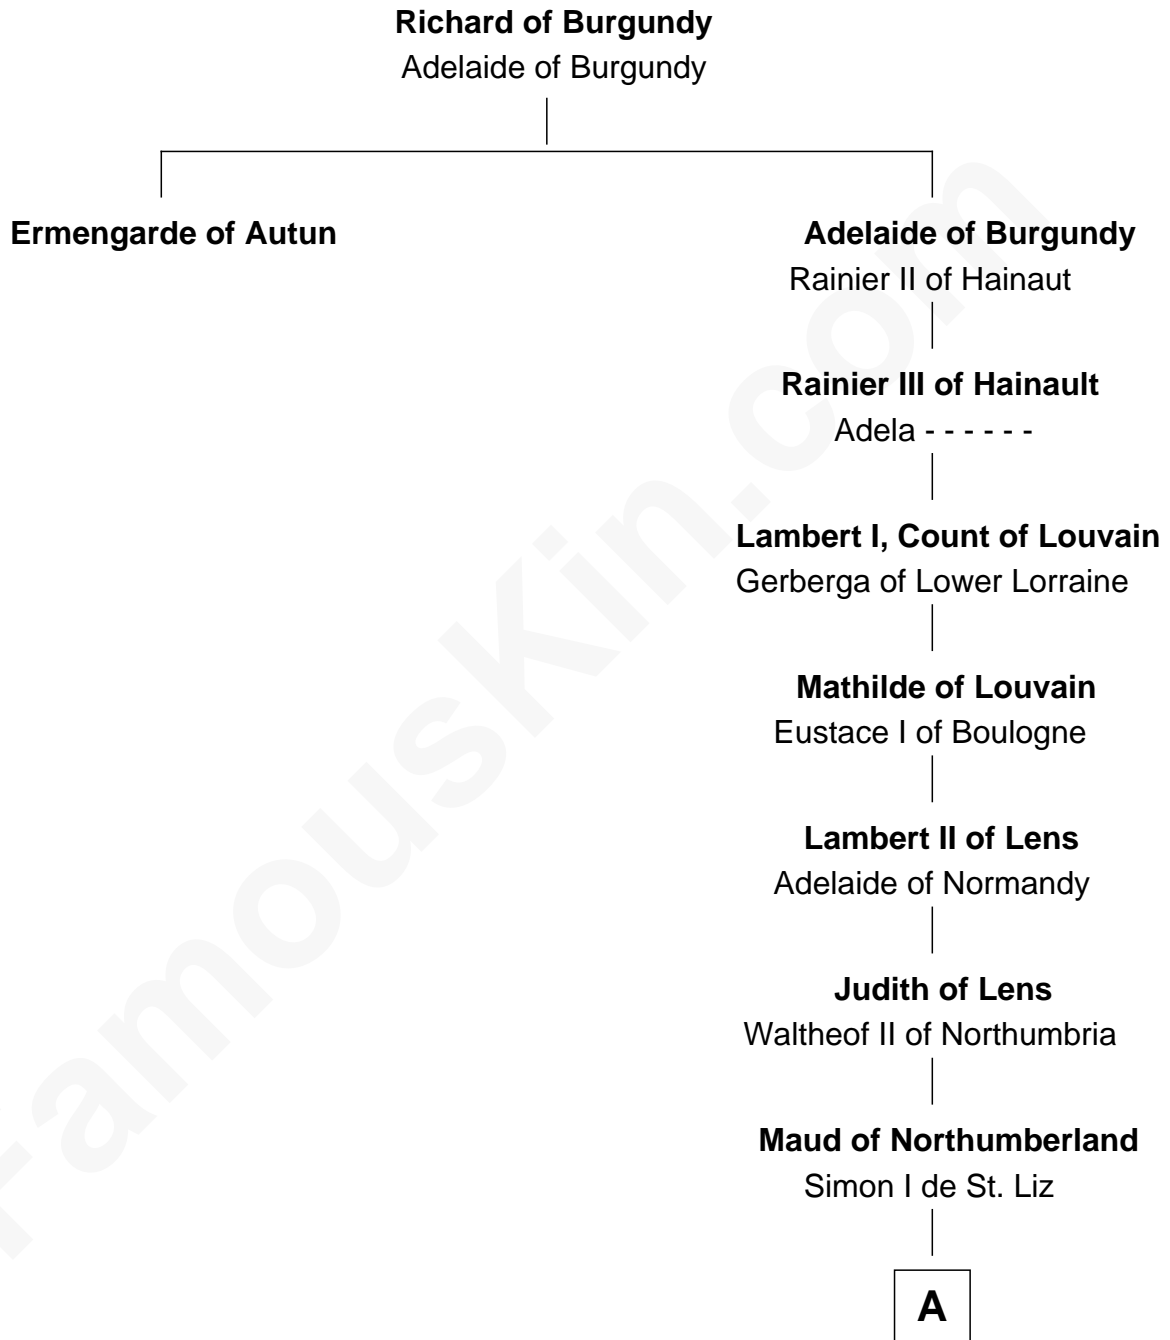

FamousKin.com

Relationship Chart of

Ermengarde of Autun

7th great-grandaunt of

William de Huntingfield
Magna Carta Surety

A

—
Maud de St. Liz
Saher I de Quincy

—
Alice de St. Liz
Roger de Huntingfield

—
William de Huntingfield
Magna Carta Surety

FamousKin.com