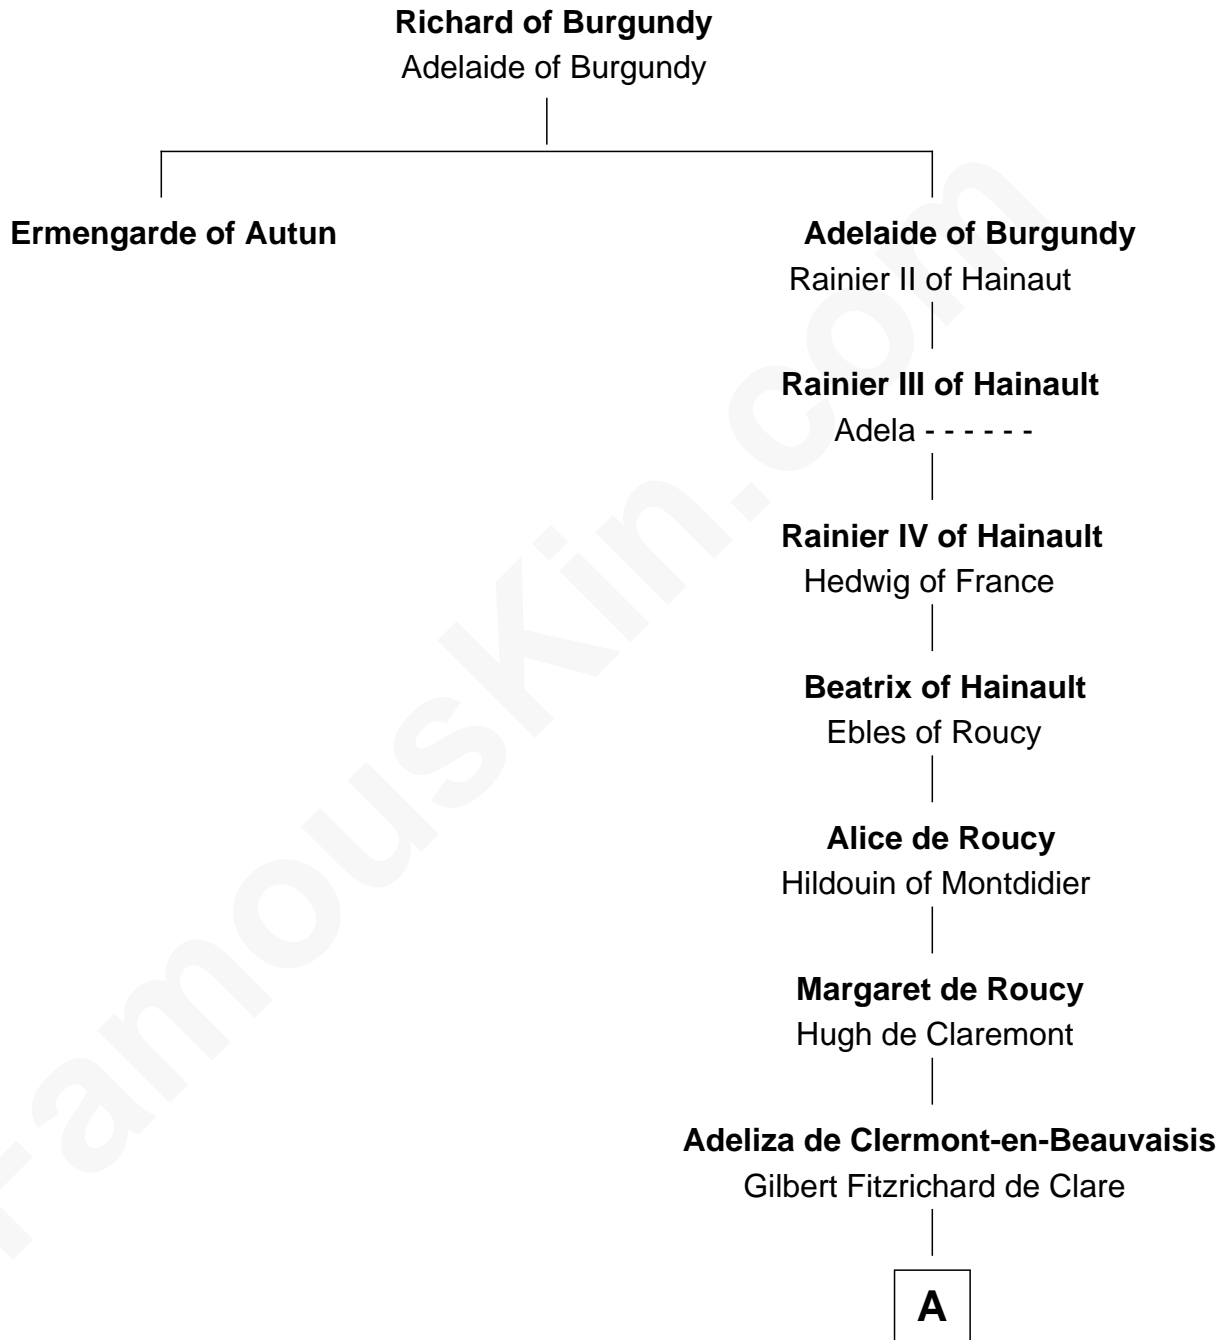

# FamousKin.com

## Relationship Chart of

### Ermengarde of Autun

8th great-grandaunt of

**Hugh le Bigod**

*Magna Carta Surety*

**A**

|  
**Alice Fitzrichard de Clare**

Aubrey de Vere

|  
**Juliana de Vere**