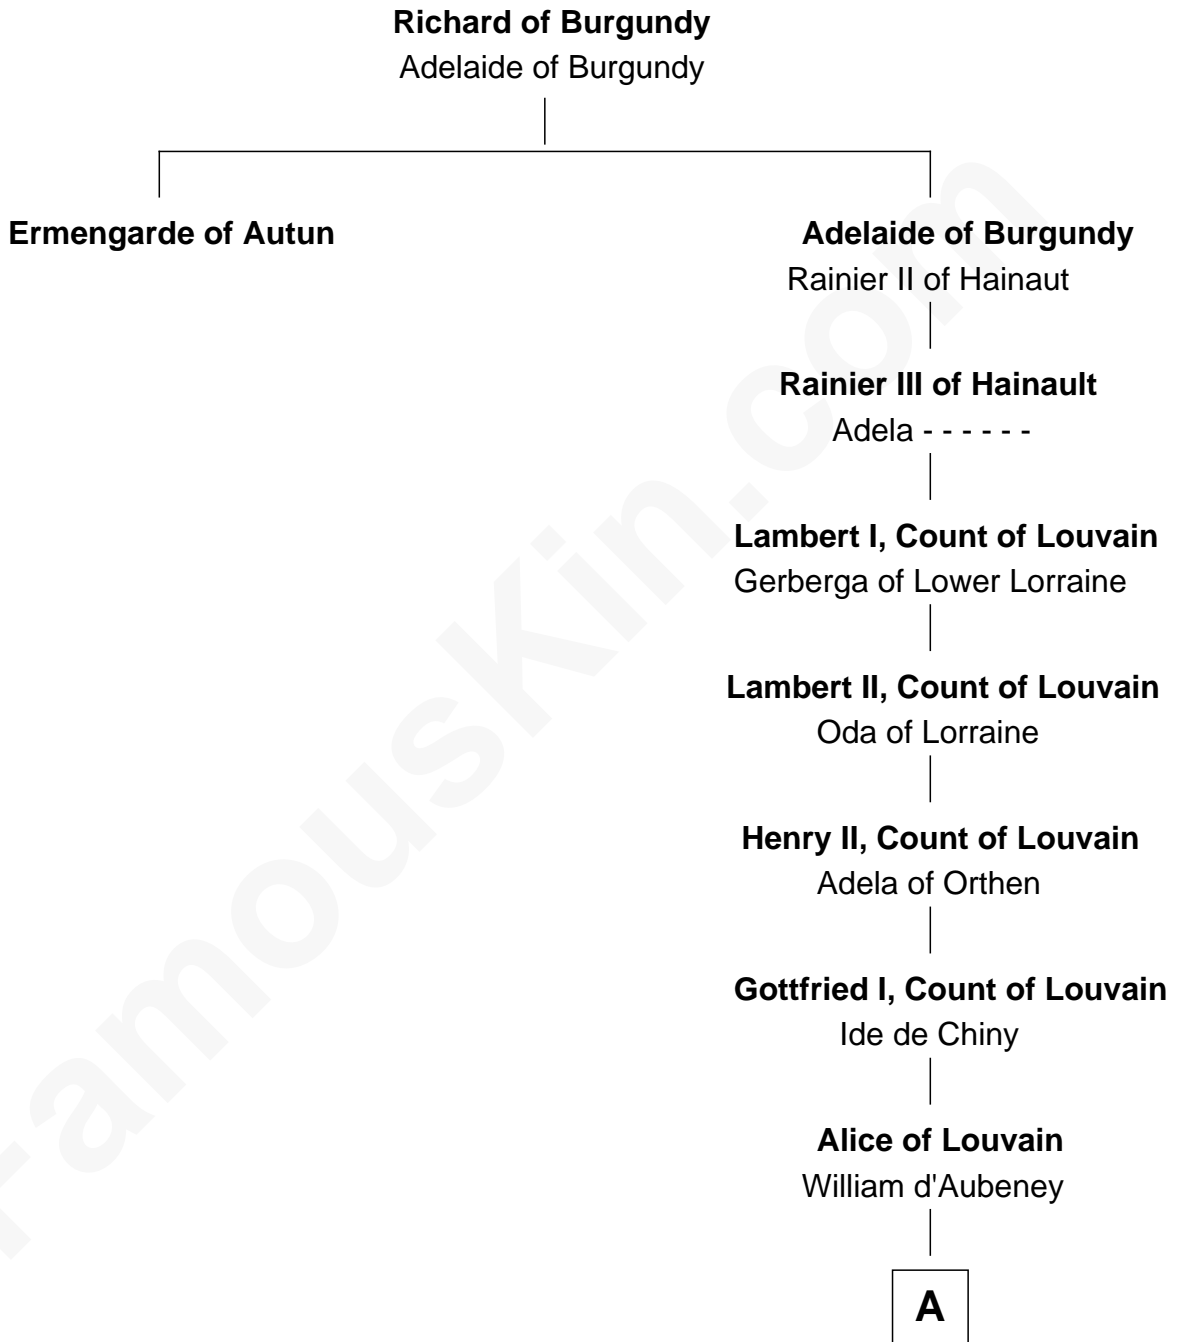

FamousKin.com

Relationship Chart of

Ermengarde of Autun

17th great-grandaunt of

Anne Boleyn
2nd Wife of King Henry VIII

A

William d'Aubenev

Maud de St. Hilary