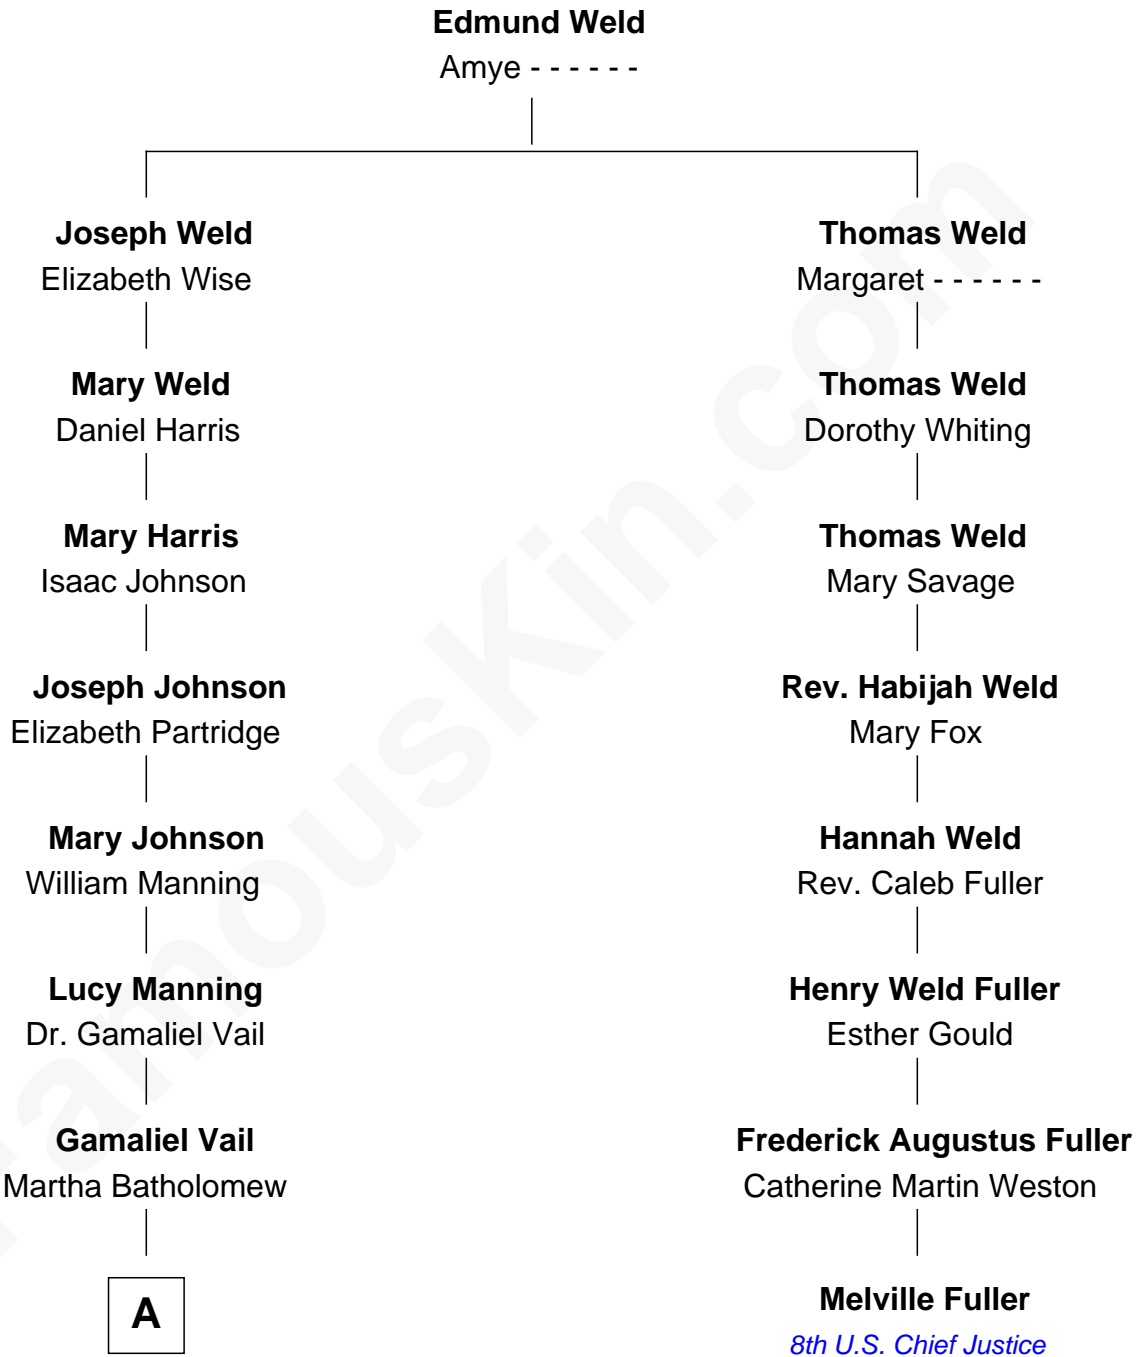

# FamousKin.com Relationship Chart of

**Marie Osmond**

*Singer, Actress and Doll Designer*

7th cousin 4 times removed of

**Melville Fuller**

*8th Chief Justice of the U.S. Supreme Court*

**A**

—  
**Isaac Hawk Vail**

Tyresha Ann Beeler

—  
**Martha Tyresha Vail**

Thomas Lorenzo Van Noy

—  
**Agnes LaVerna Van Noy**

Rulon Osmond

—  
**George Virl Osmond**

Olive May Davis

—  
**Marie Osmond**