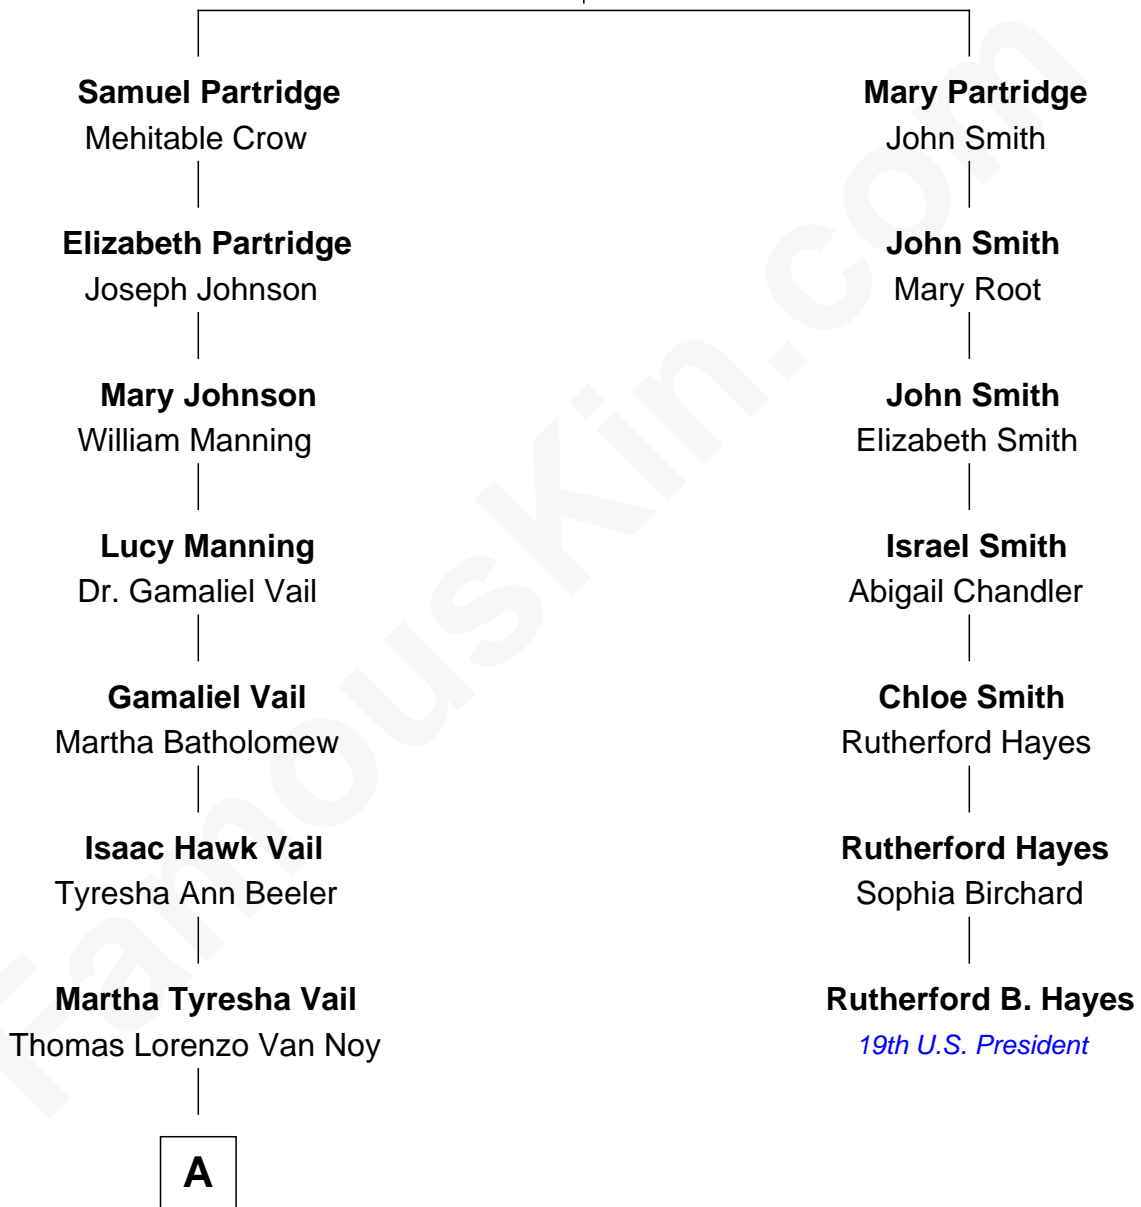

FamousKin.com Relationship Chart of

Marie Osmond

Singer, Actress and Doll Designer

6th cousin 3 times removed of

Rutherford B. Hayes

19th U.S. President

William Partridge

Mary Smith

A

—
Agnes LaVerna Van Noy

Rulon Osmond

—
George Viril Osmond

Olive May Davis

—
Marie Osmond

Singer, Actress and Doll Designer

FamousKin.com