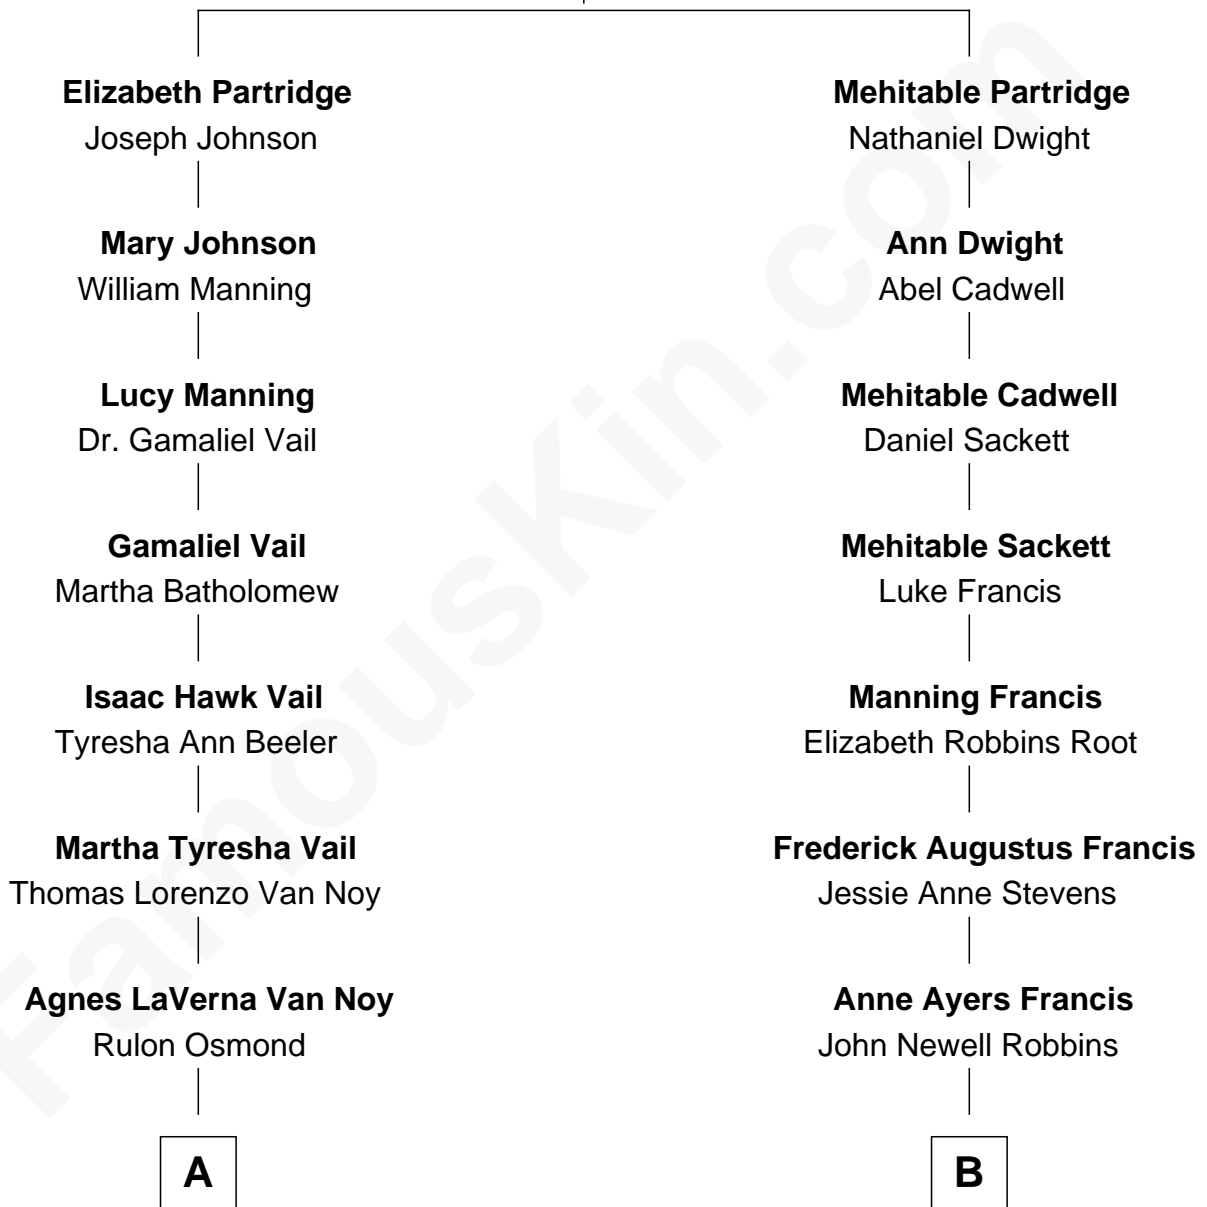

FamousKin.com Relationship Chart of

Marie Osmond

Singer, Actress and Doll Designer

8th cousin of

Nancy (Davis) Reagan

First Lady of President Ronald Reagan

Samuel Partridge
Mehitable Crow

A

George Virl Osmond

Olive May Davis

Marie Osmond

Singer, Actress and Doll Designer

B

Kenneth Seymour Robbins

Edith Prescott Lockett

Nancy (Davis) Reagan