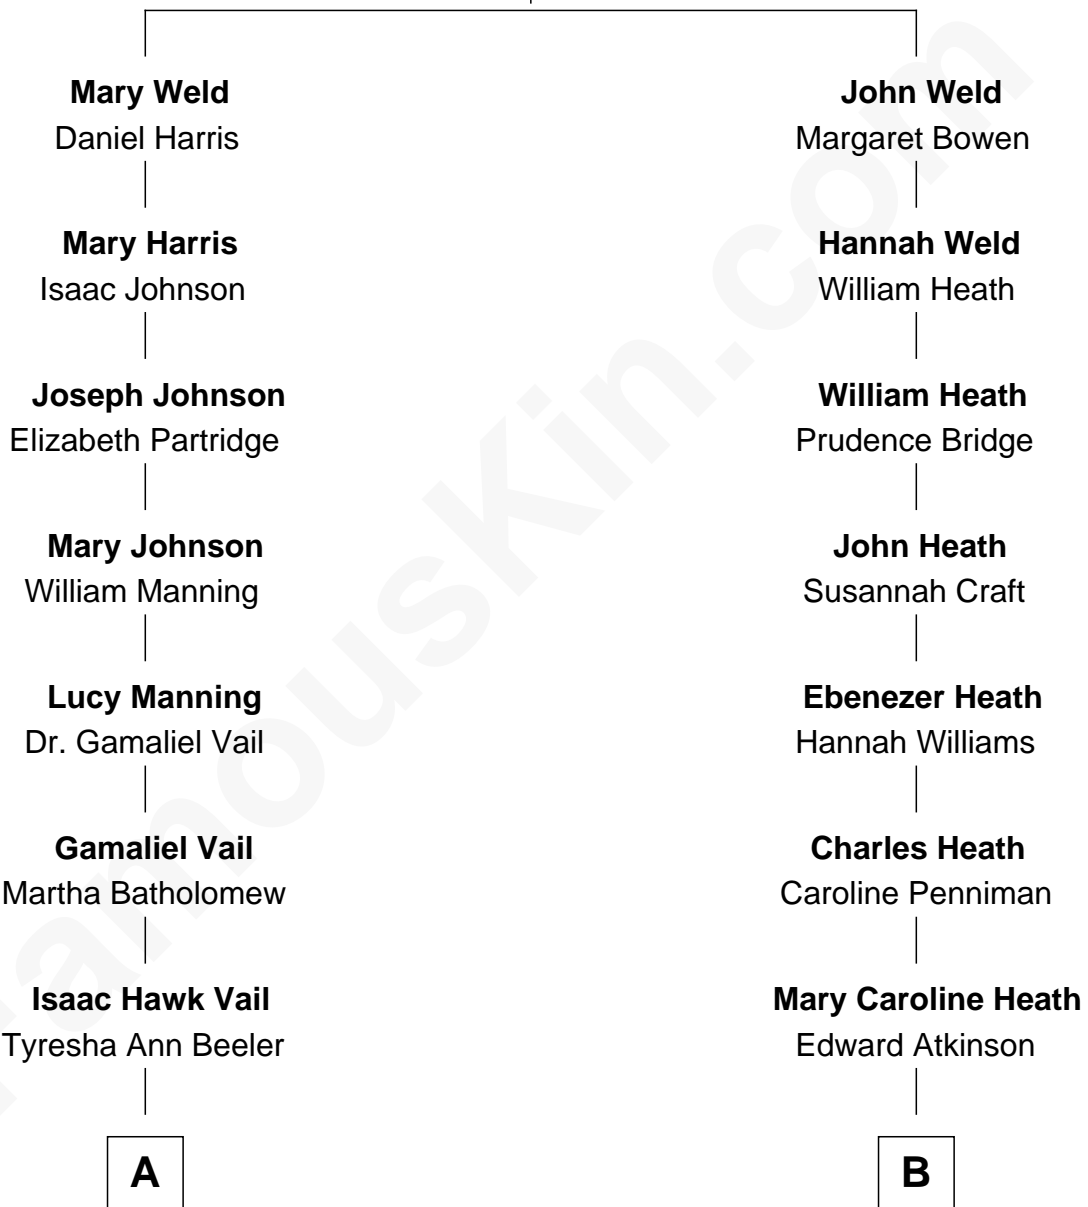

FamousKin.com Relationship Chart of

Marie Osmond

Singer, Actress and Doll Designer

9th cousin 1 time removed of

Sam Waterston

Stage, TV and Movie Actor

Joseph Weld
Elizabeth Wise

A

Martha Tyresha Vail
Thomas Lorenzo Van Noy

Agnes LaVerna Van Noy
Rulon Osmond

George Viril Osmond
Olive May Davis

Marie Osmond
Singer, Actress and Doll Designer

B

Robert Whitman Atkinson
Ellizabeth Bispham Page

Alice Tucker Atkinson
George Chychele Waterston

Sam Waterston
Stage, TV and Movie Actor