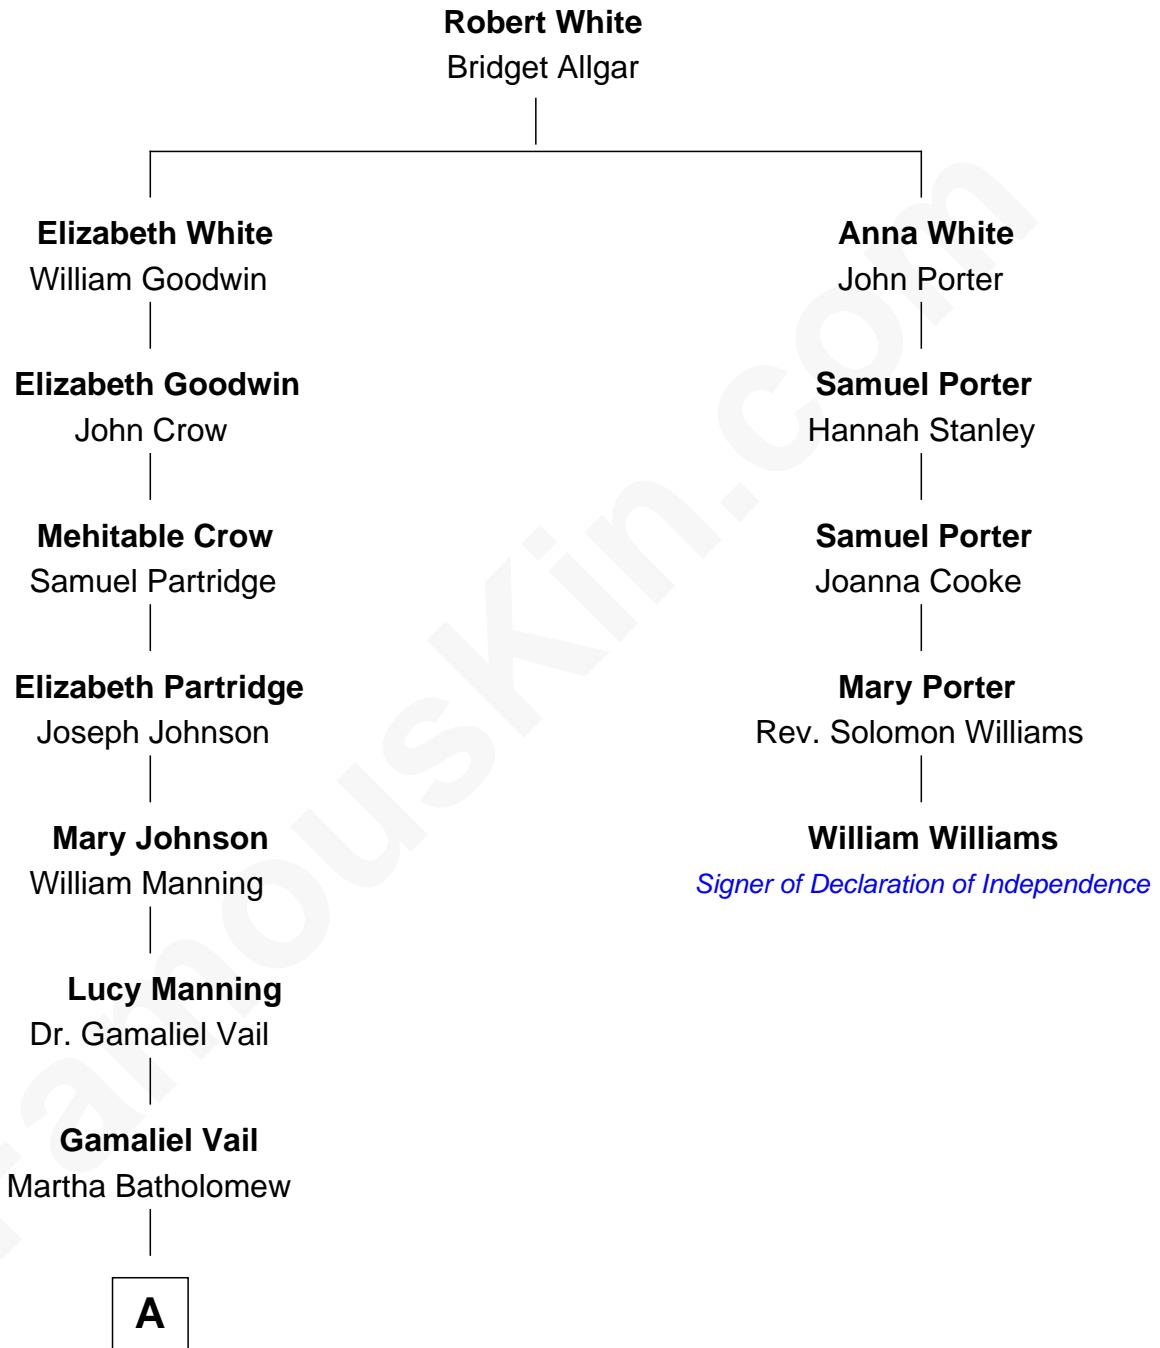

FamousKin.com Relationship Chart of

Marie Osmond

Singer, Actress and Doll Designer

4th cousin 7 times removed of

William Williams

Signer of the Declaration of Independence

A

—
Isaac Hawk Vail

Tyresha Ann Beeler

—
Martha Tyresha Vail

Thomas Lorenzo Van Noy

—
Agnes LaVerna Van Noy

Rulon Osmond

—
George Viri Osmond

Olive May Davis

—
Marie Osmond