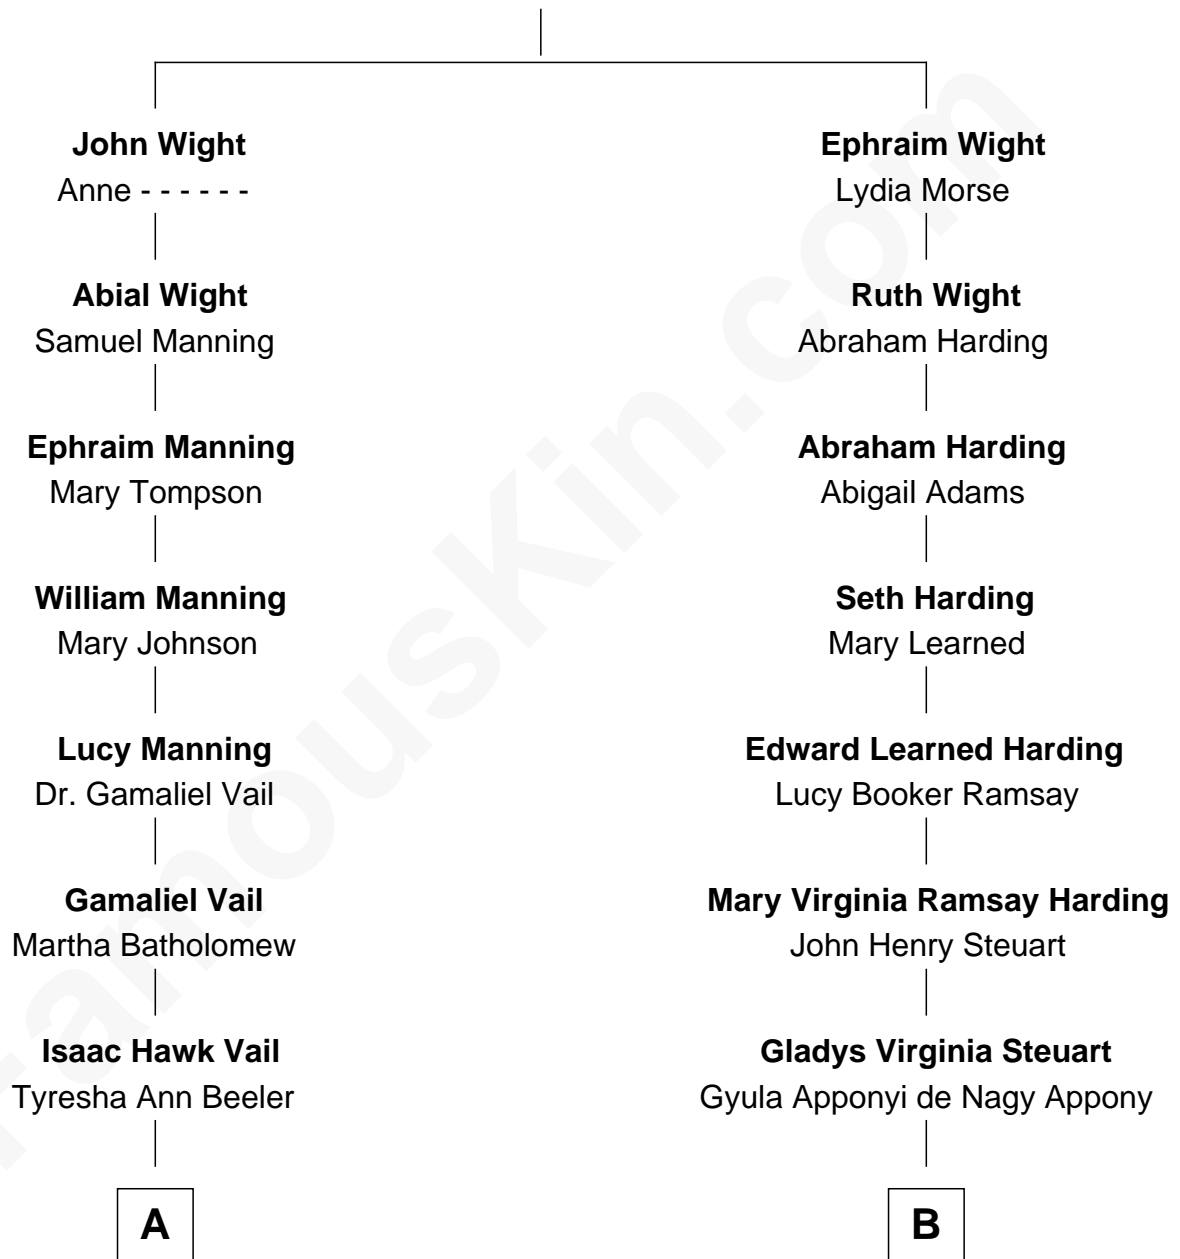

# FamousKin.com Relationship Chart of

**Marie Osmond**

*Singer, Actress and Doll Designer*

8th cousin 2 times removed of

**King Leka I**

*King of the Albanians*

**Thomas Wight**

Alice - - - - -

**A**

**Martha Tyresha Vail**  
Thomas Lorenzo Van Noy

**Agnes LaVerna Van Noy**  
Rulon Osmond

**George Virl Osmond**  
Olive May Davis

**Marie Osmond**  
*Singer, Actress and Doll Designer*

**B**

**Géraldine Apponyi de Nagy Appony**  
Zog I, King of Albania

**King Leka I**  
*King of the Albanians*

FamousKin.com