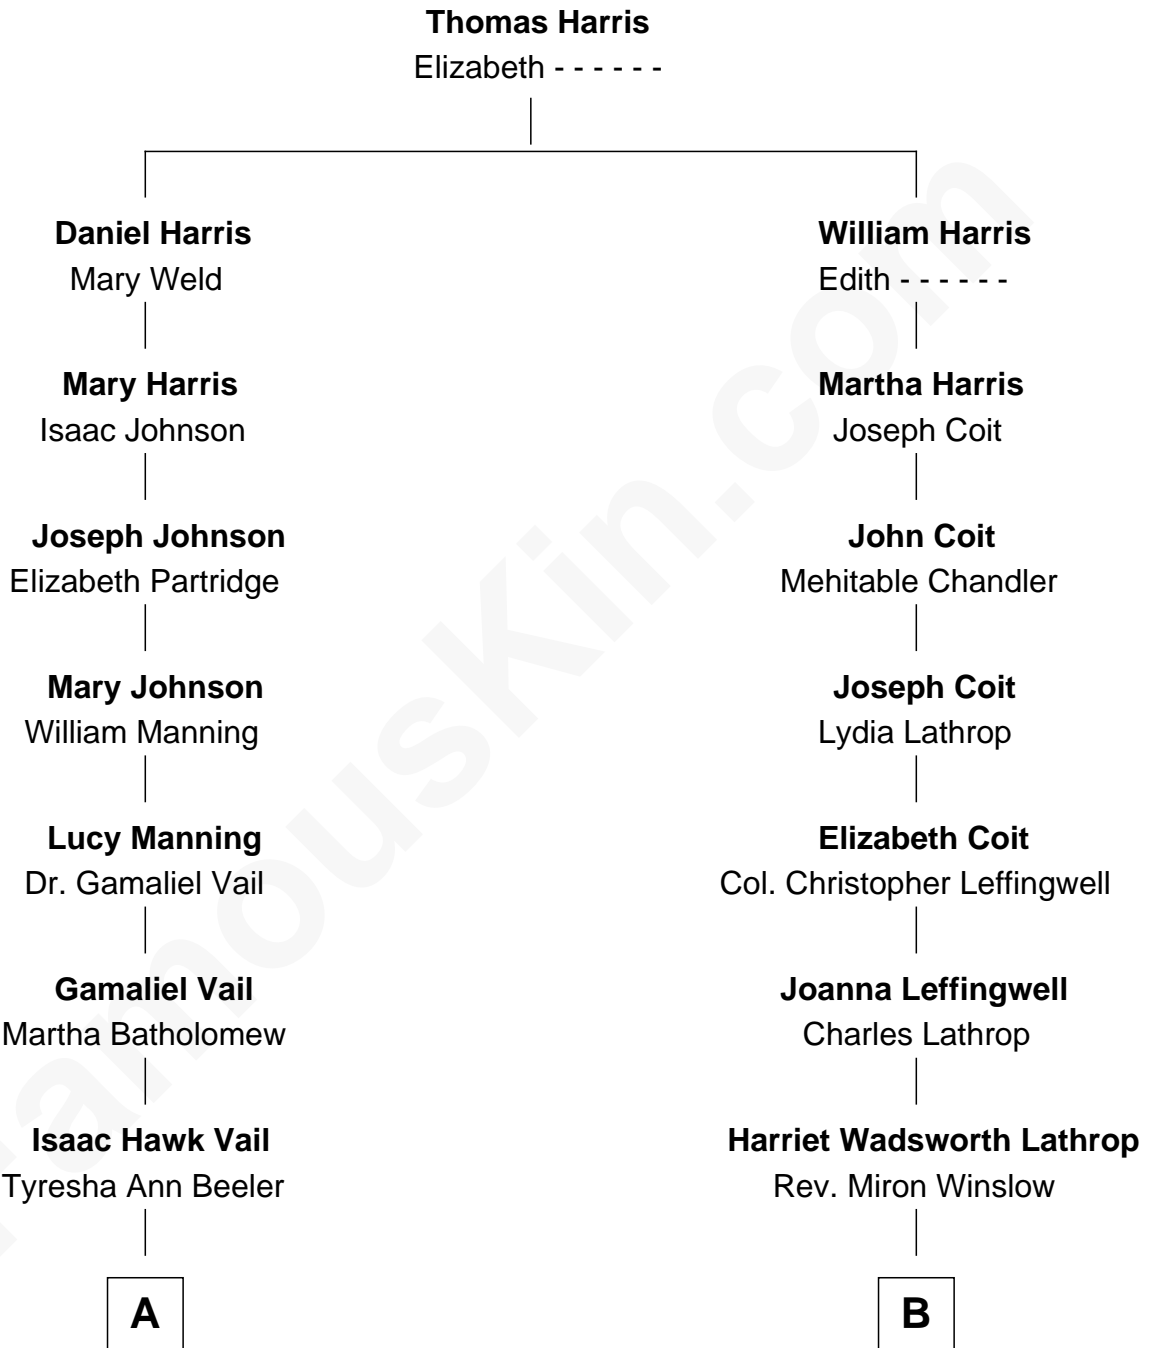

FamousKin.com Relationship Chart of

Marie Osmond

Singer, Actress and Doll Designer

9th cousin 1 time removed of

John Foster Dulles

52nd U.S. Secretary of State

A

Martha Tyresha Vail
Thomas Lorenzo Van Noy

Agnes LaVerna Van Noy
Rulon Osmond

George Viril Osmond
Olive May Davis

Marie Osmond
Singer, Actress and Doll Designer

B

Harriet Lathrop Winslow
Rev. John Welsh Dulles

Allen Macy Dulles
Edith Foster

John Foster Dulles
52nd U.S. Secretary of State