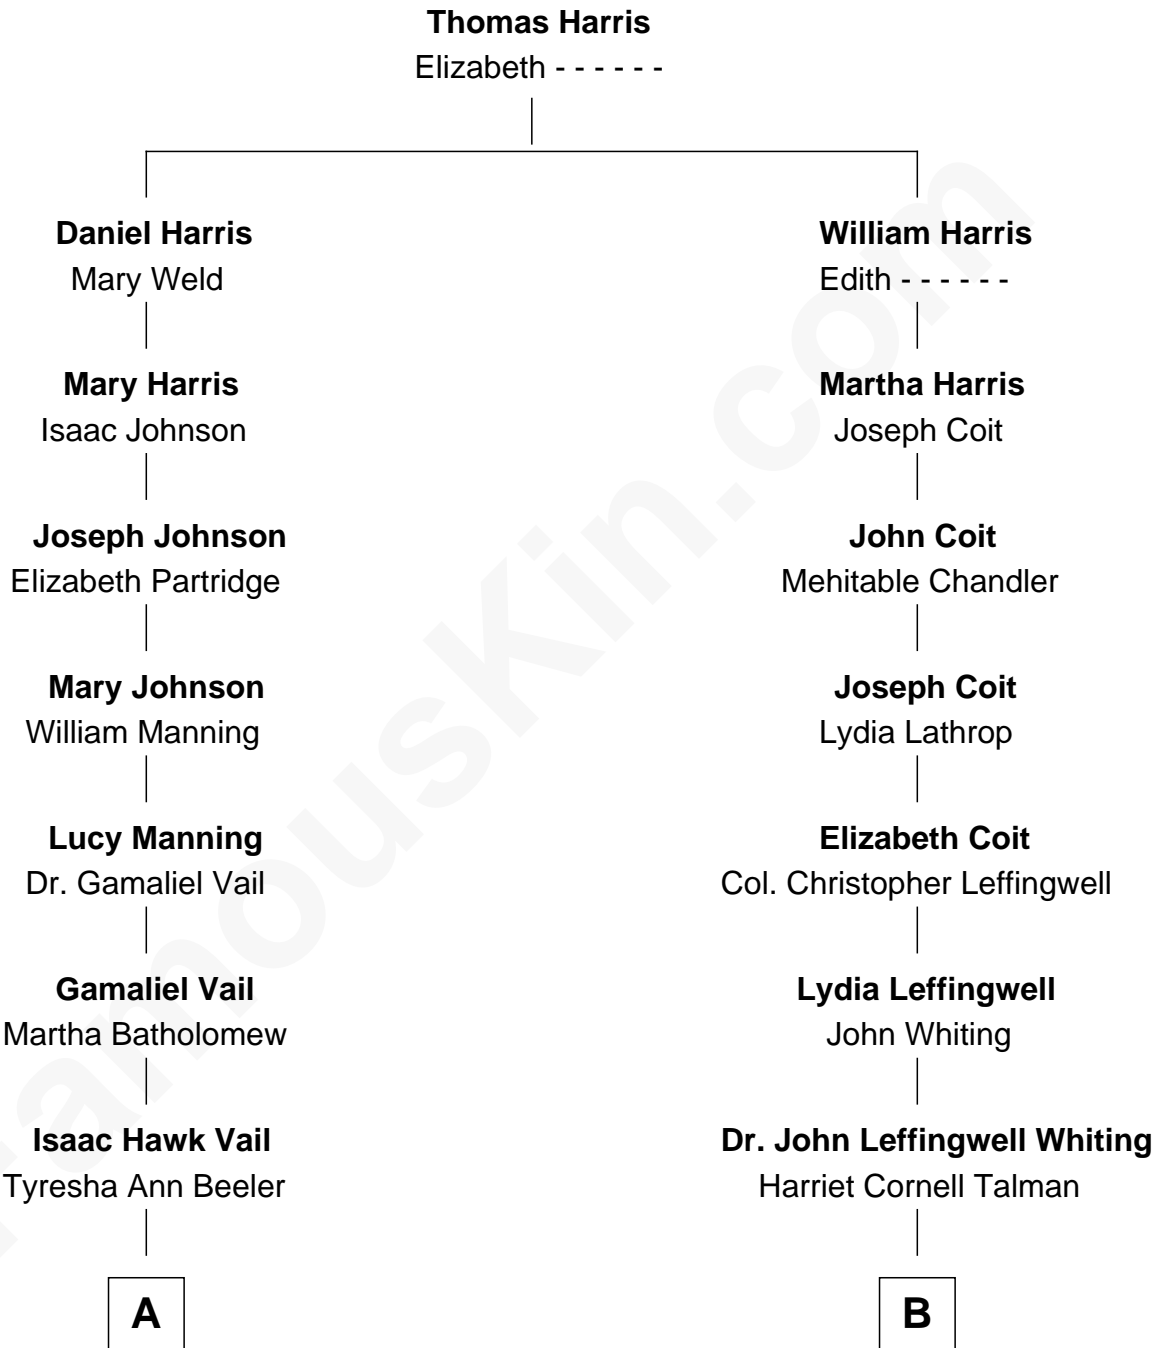

FamousKin.com Relationship Chart of

Marie Osmond

Singer, Actress and Doll Designer

10th cousin 1 time removed of

Adlai Stevenson III

U.S. Senator from Illinois

A

Martha Tyresha Vail
Thomas Lorenzo Van Noy

Agnes LaVerna Van Noy
Rulon Osmond

George Viril Osmond
Olive May Davis

Marie Osmond
Singer, Actress and Doll Designer

B

John Talman Whiting
Mary Sophia Hill

Mary DeGama Whiting
William Borden

John Borden
Ellen Wallace Waller

Ellen Borden
Adlai Ewing Stevenson

Adlai Stevenson III
U.S. Senator from Illinois