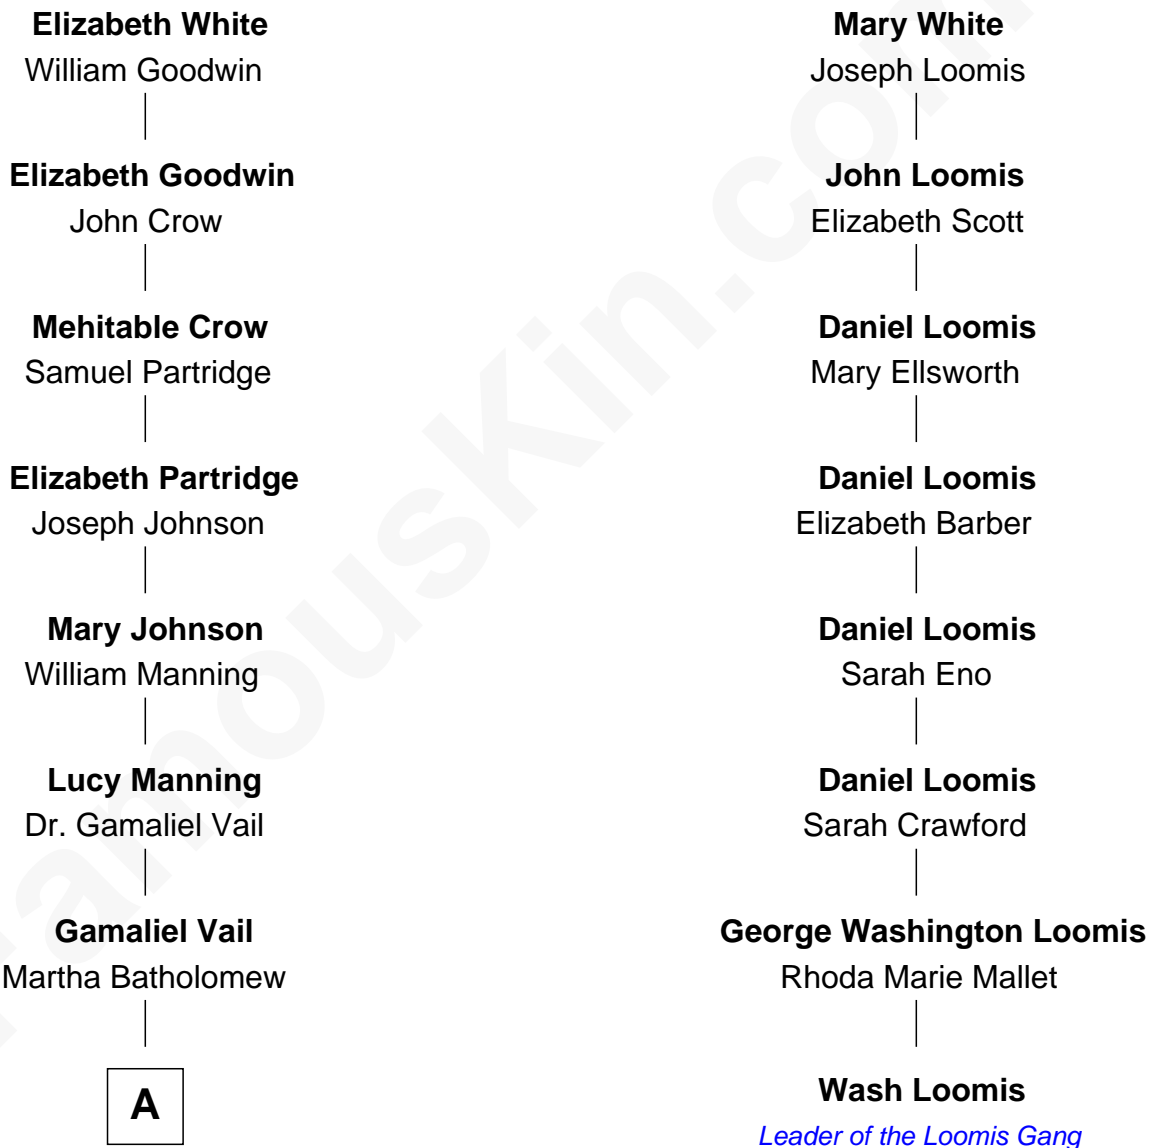

FamousKin.com Relationship Chart of

Marie Osmond

Singer, Actress and Doll Designer

7th cousin 4 times removed of

Wash Loomis

Leader of the Loomis Gang

Robert White

Bridget Allgar

A

—
Isaac Hawk Vail
Tyresha Ann Beeler

—
Martha Tyresha Vail
Thomas Lorenzo Van Noy

—
Agnes LaVerna Van Noy
Rulon Osmond

—
George Virl Osmond
Olive May Davis

—
Marie Osmond
Singer, Actress and Doll Designer