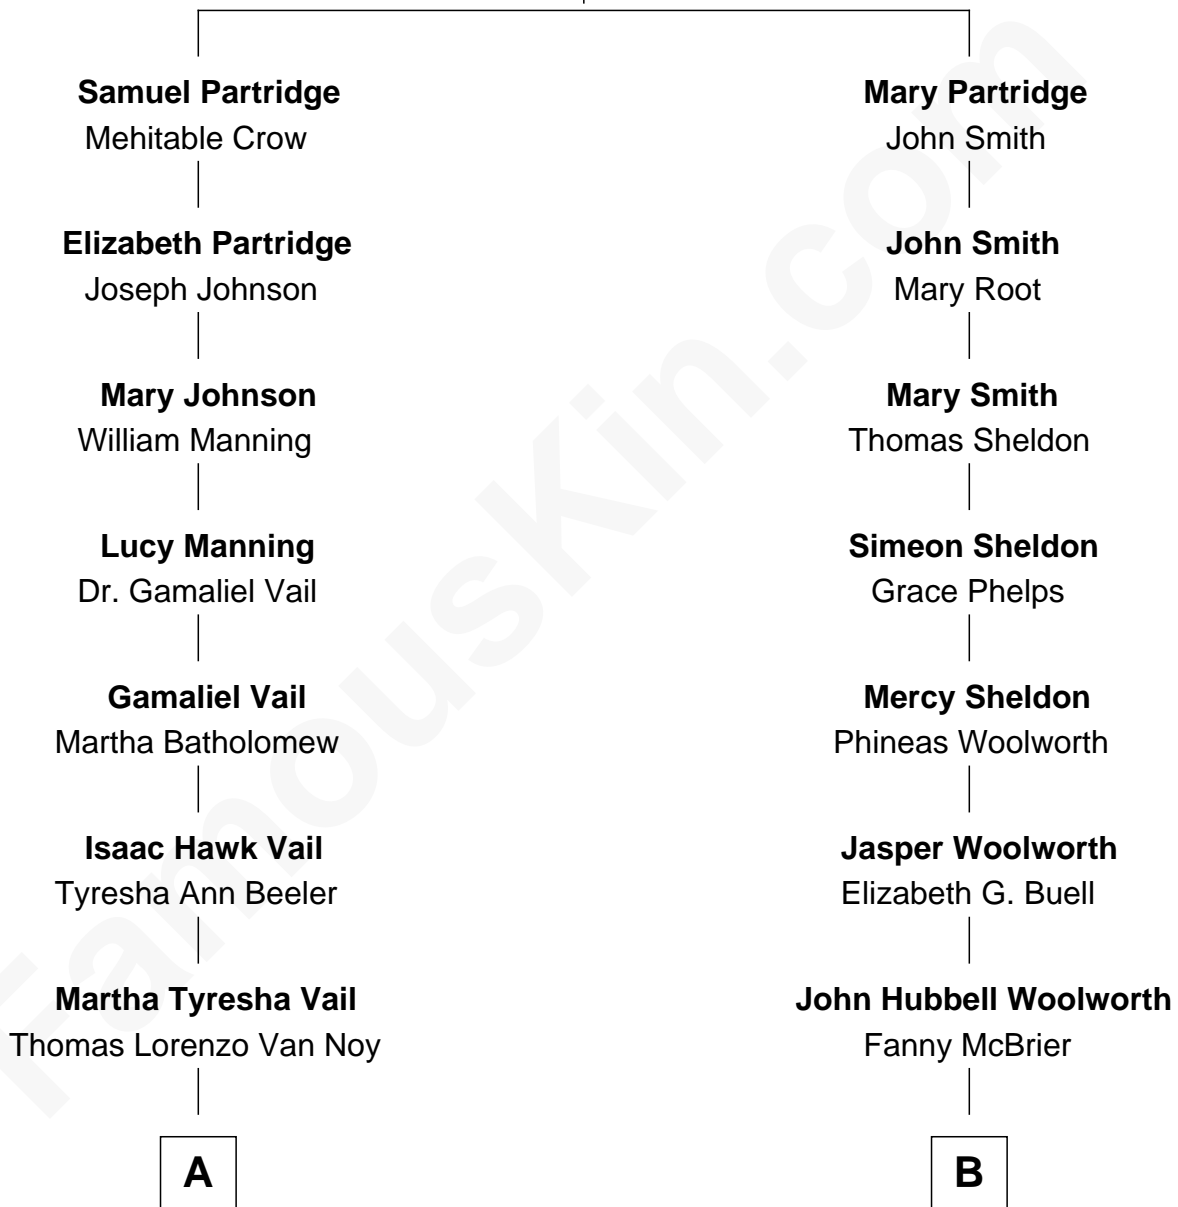

## Relationship Chart of

**Marie Osmond**

*Singer, Actress and Doll Designer*

9th cousin of

**Barbara Hutton**

*Socialite (aka "Poor Little Rich Girl")*

**William Partridge**

Mary Smith

**A**

**Agnes LaVerna Van Noy**

Rulon Osmond

**George Viri Osmond**

Olive May Davis

**Marie Osmond**

*Singer, Actress and Doll Designer*

**B**