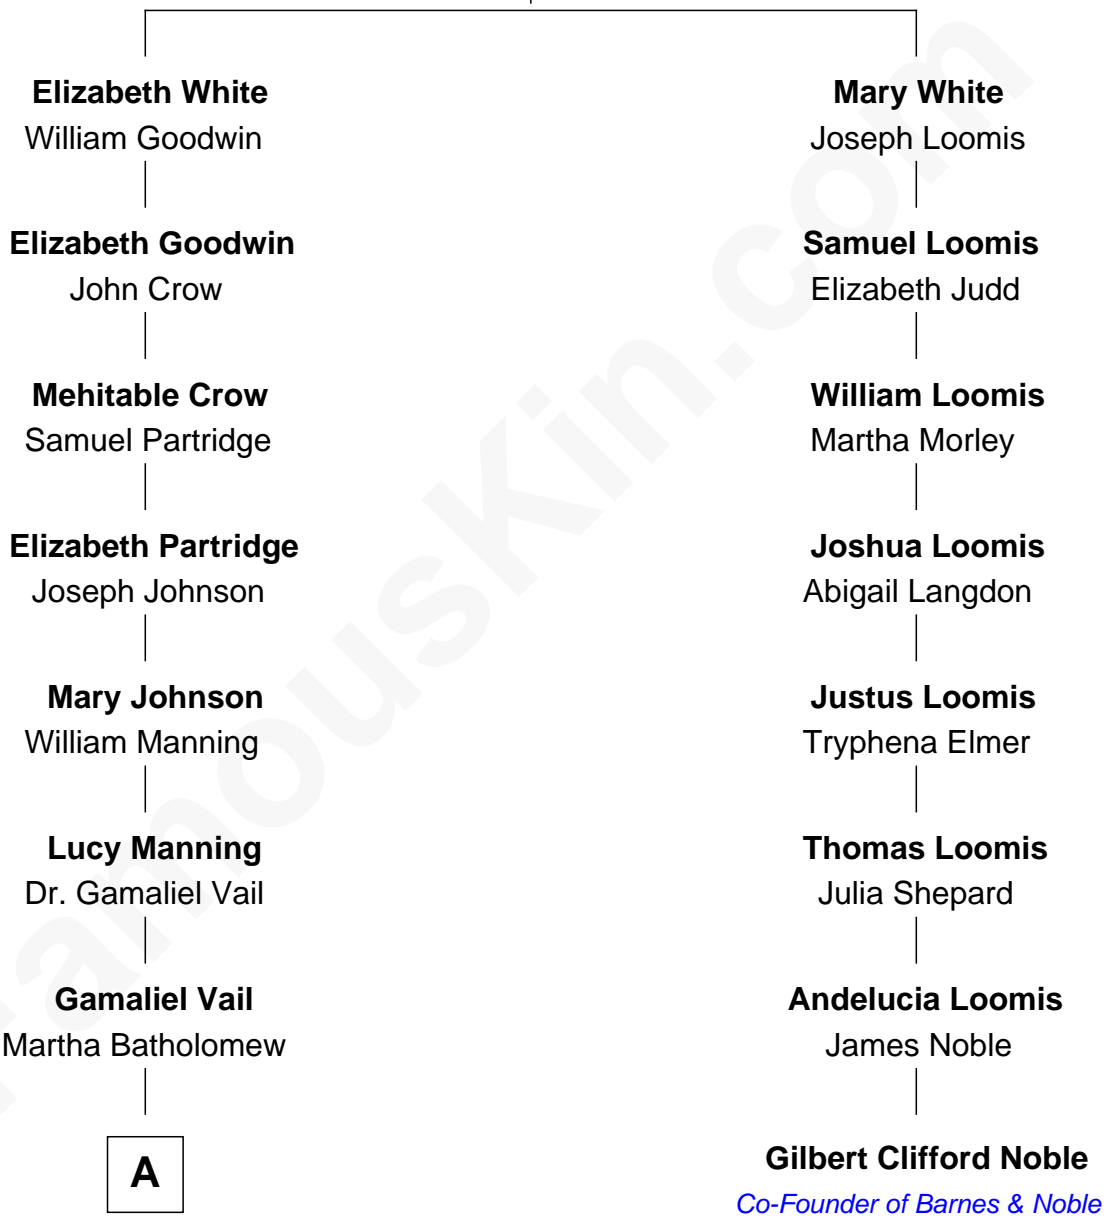

FamousKin.com Relationship Chart of

Marie Osmond

Singer, Actress and Doll Designer

7th cousin 4 times removed of

Gilbert Clifford Noble

Co-Founder of Barnes & Noble

Robert White
Bridget Allgar

A

—
Isaac Hawk Vail
Tyresha Ann Beeler

—
Martha Tyresha Vail
Thomas Lorenzo Van Noy

—
Agnes LaVerna Van Noy
Rulon Osmond

—
George Virl Osmond
Olive May Davis

—
Marie Osmond
Singer, Actress and Doll Designer