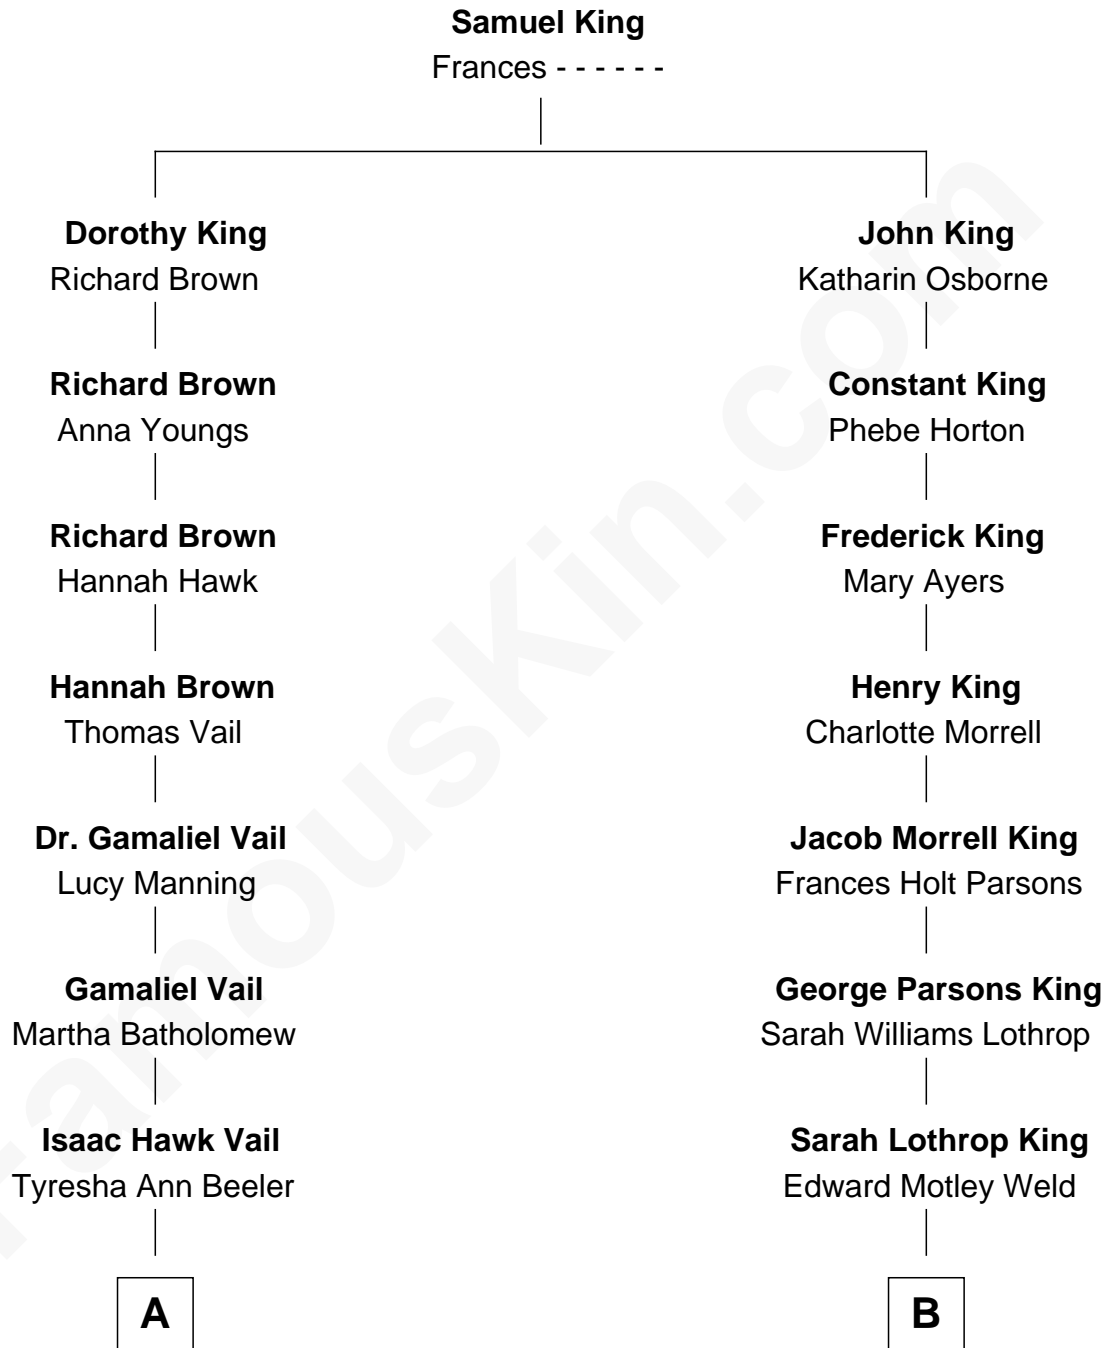

FamousKin.com Relationship Chart of

Marie Osmond

Singer, Actress and Doll Designer

8th cousin 2 times removed of

Tuesday Weld

TV and Movie Actress

A

Martha Tyresha Vail
Thomas Lorenzo Van Noy

Agnes LaVerna Van Noy
Rulon Osmond

George Viril Osmond
Olive May Davis

Marie Osmond
Singer, Actress and Doll Designer

B

Lothrop Motley Weld
Yosene Balfour Ker

Tuesday Weld
TV and Movie Actress

FamousKin.com