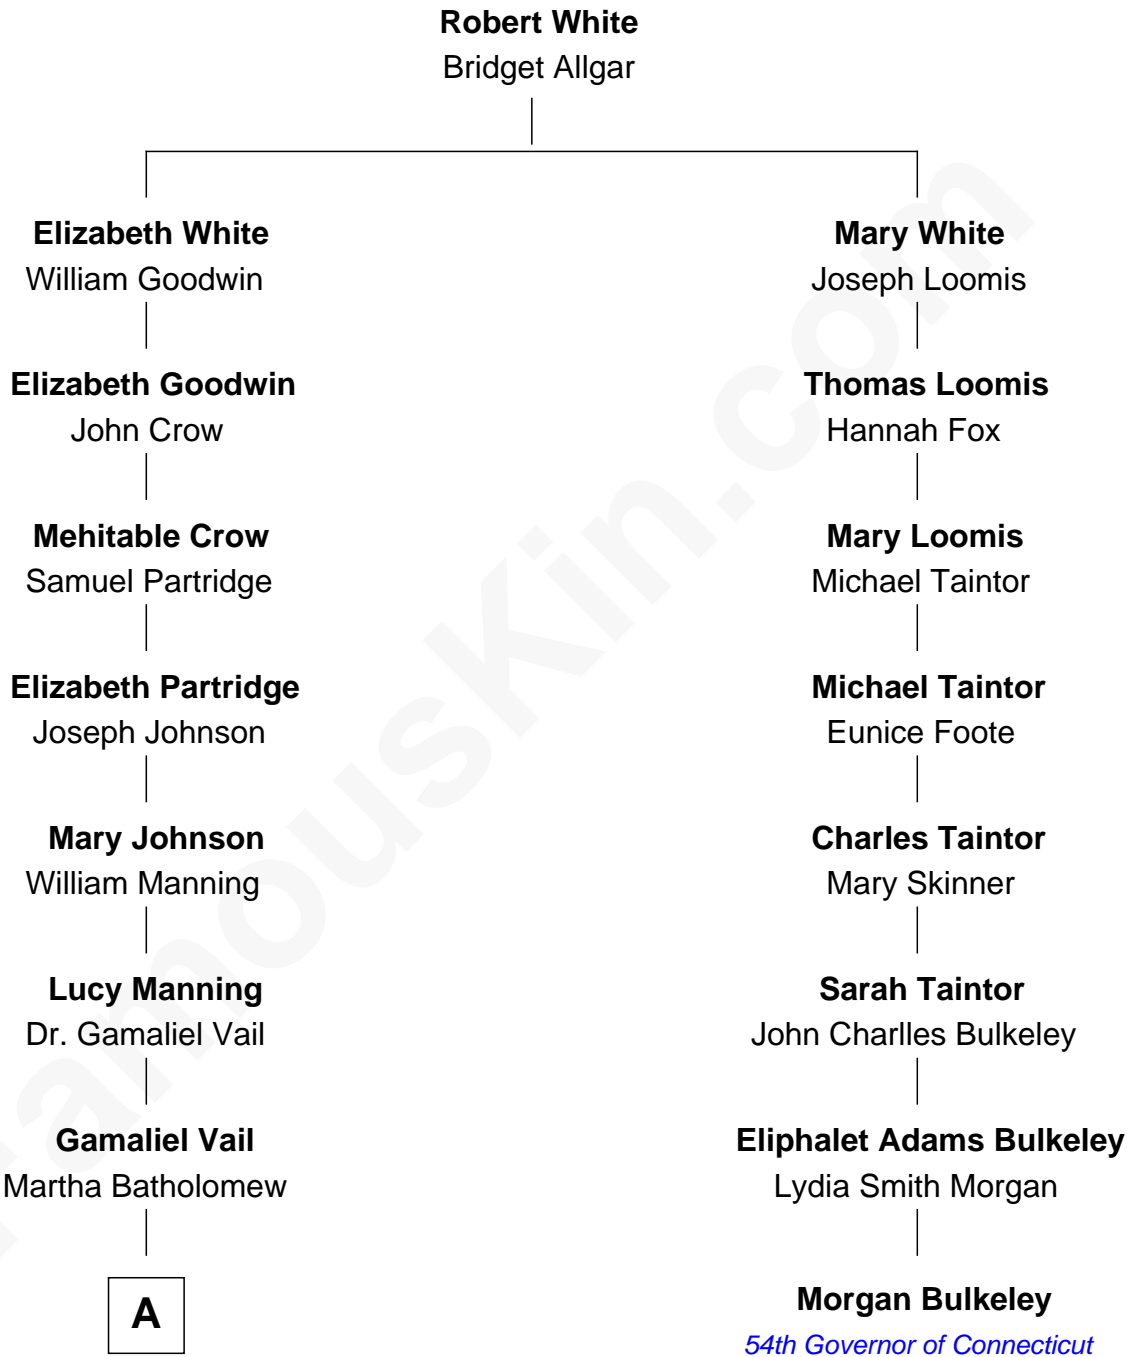

FamousKin.com Relationship Chart of

Donny Osmond

Singer, Actor and Dancer

7th cousin 4 times removed of

Morgan Bulkeley

54th Governor of Connecticut

A

—
Isaac Hawk Vail

Tyresha Ann Beeler

—
Martha Tyresha Vail

Thomas Lorenzo Van Noy

—
Agnes LaVerna Van Noy

Rulon Osmond

—
George Viri Osmond

Olive May Davis

—
Donny Osmond