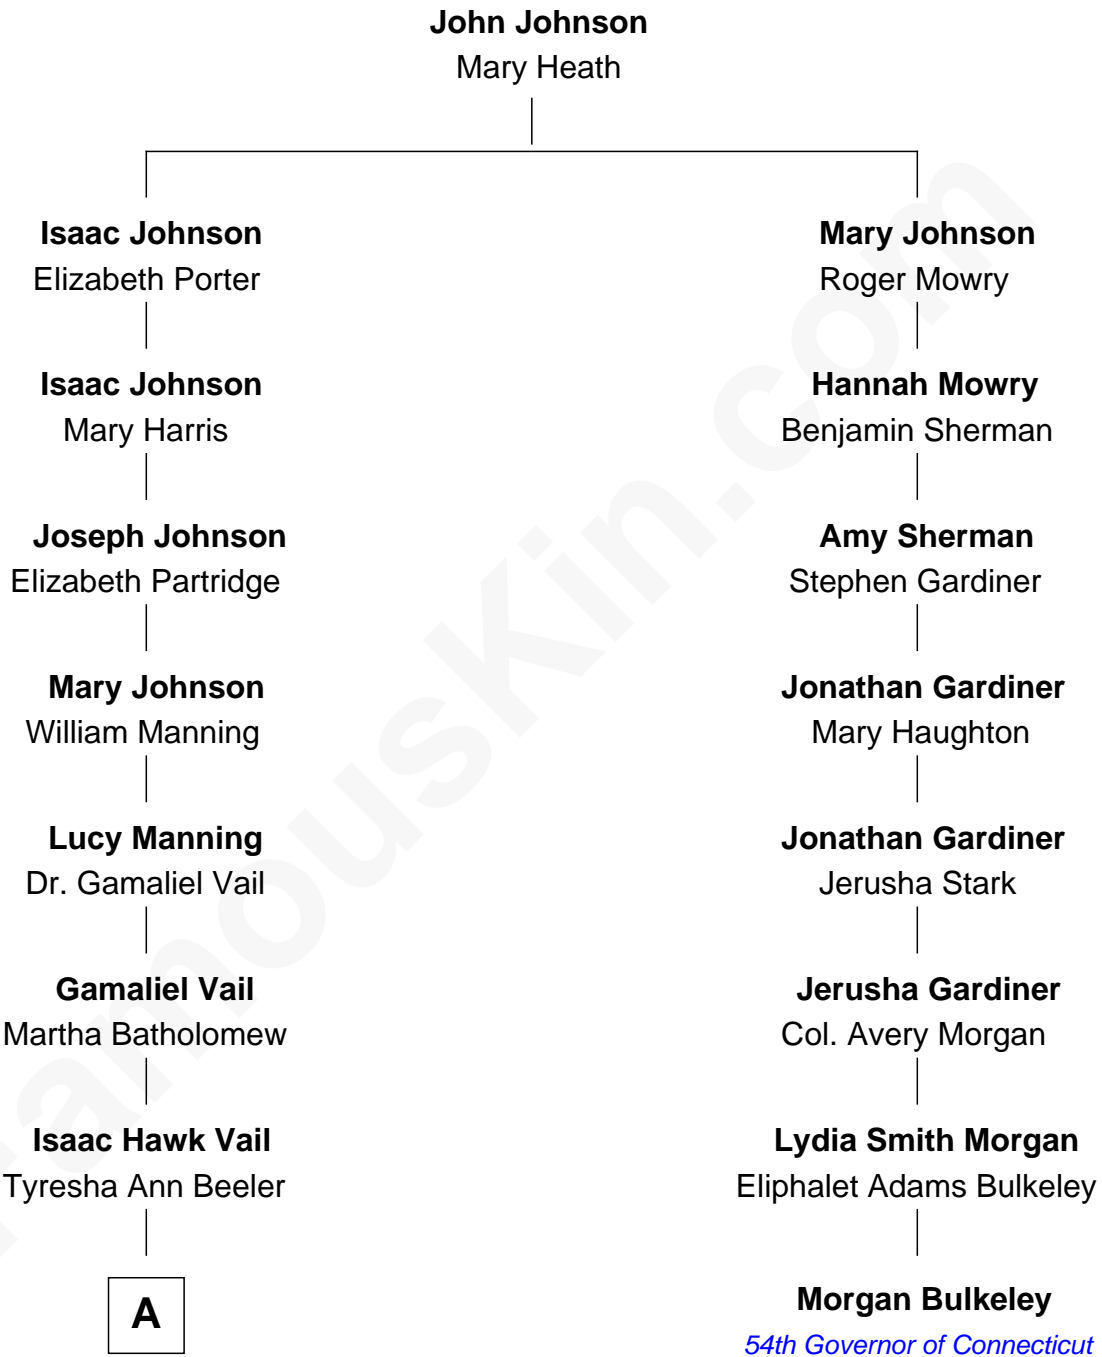

# FamousKin.com Relationship Chart of

**Donny Osmond**

*Singer, Actor and Dancer*

7th cousin 3 times removed of

**Morgan Bulkeley**

*54th Governor of Connecticut*

**A**

—  
**Martha Tyresha Vail**  
Thomas Lorenzo Van Noy

—  
**Agnes LaVerna Van Noy**  
Rulon Osmond

—  
**George Viril Osmond**  
Olive May Davis

—  
**Donny Osmond**  
*Singer, Actor and Dancer*

FamousKin.com