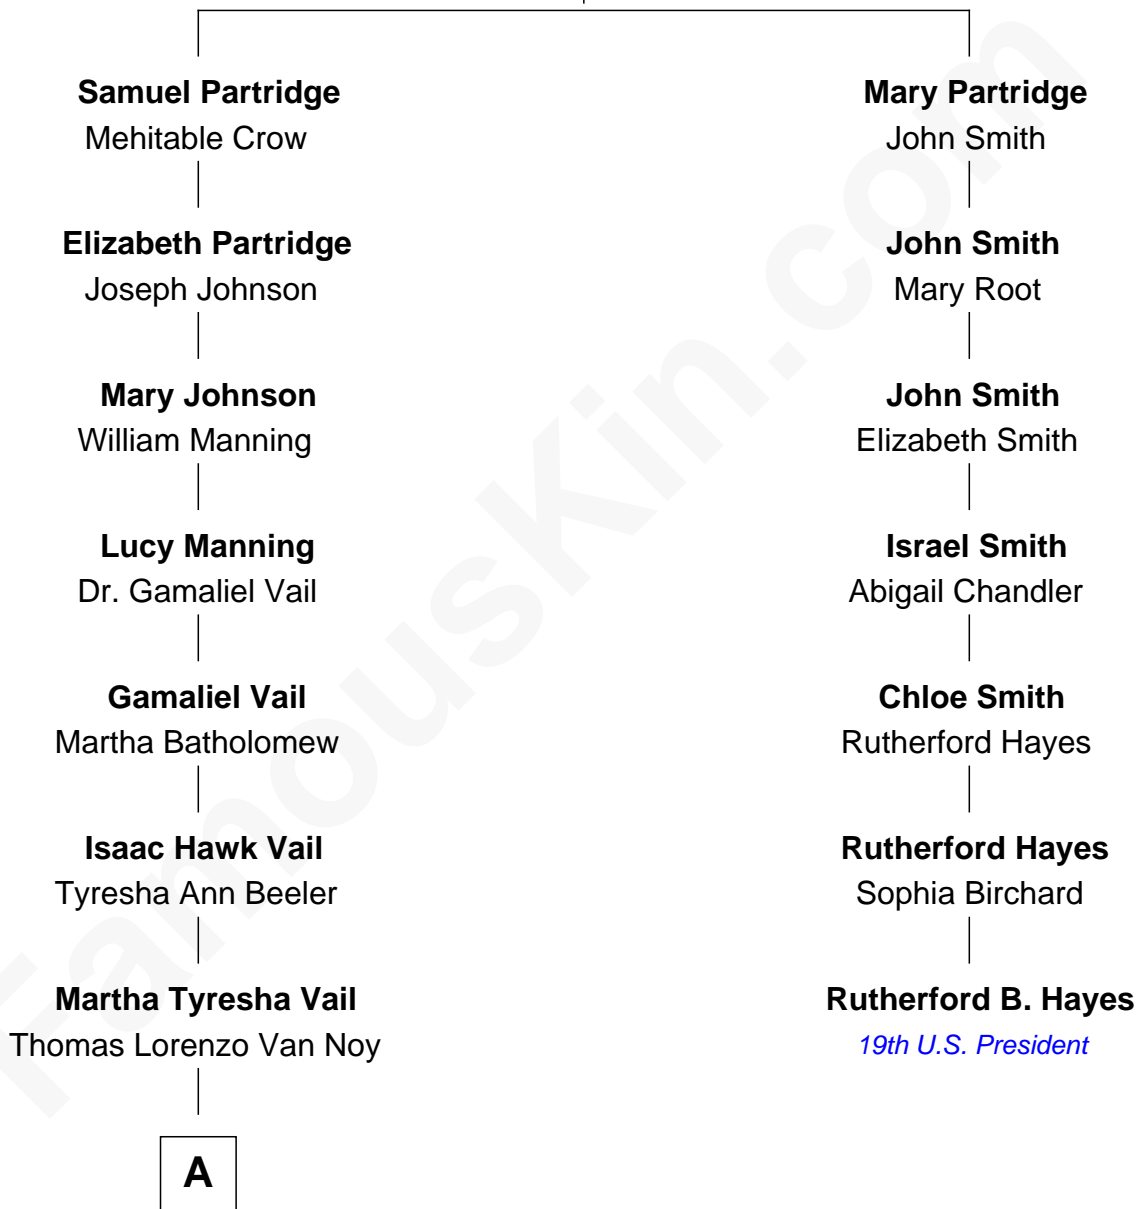

FamousKin.com Relationship Chart of

Donny Osmond

Singer, Actor and Dancer

6th cousin 3 times removed of

Rutherford B. Hayes

19th U.S. President

William Partridge

Mary Smith

A

—
Agnes LaVerna Van Noy

Rulon Osmond

—
George Viri Osmond

Olive May Davis

—
Donny Osmond

Singer, Actor and Dancer

FamousKin.com