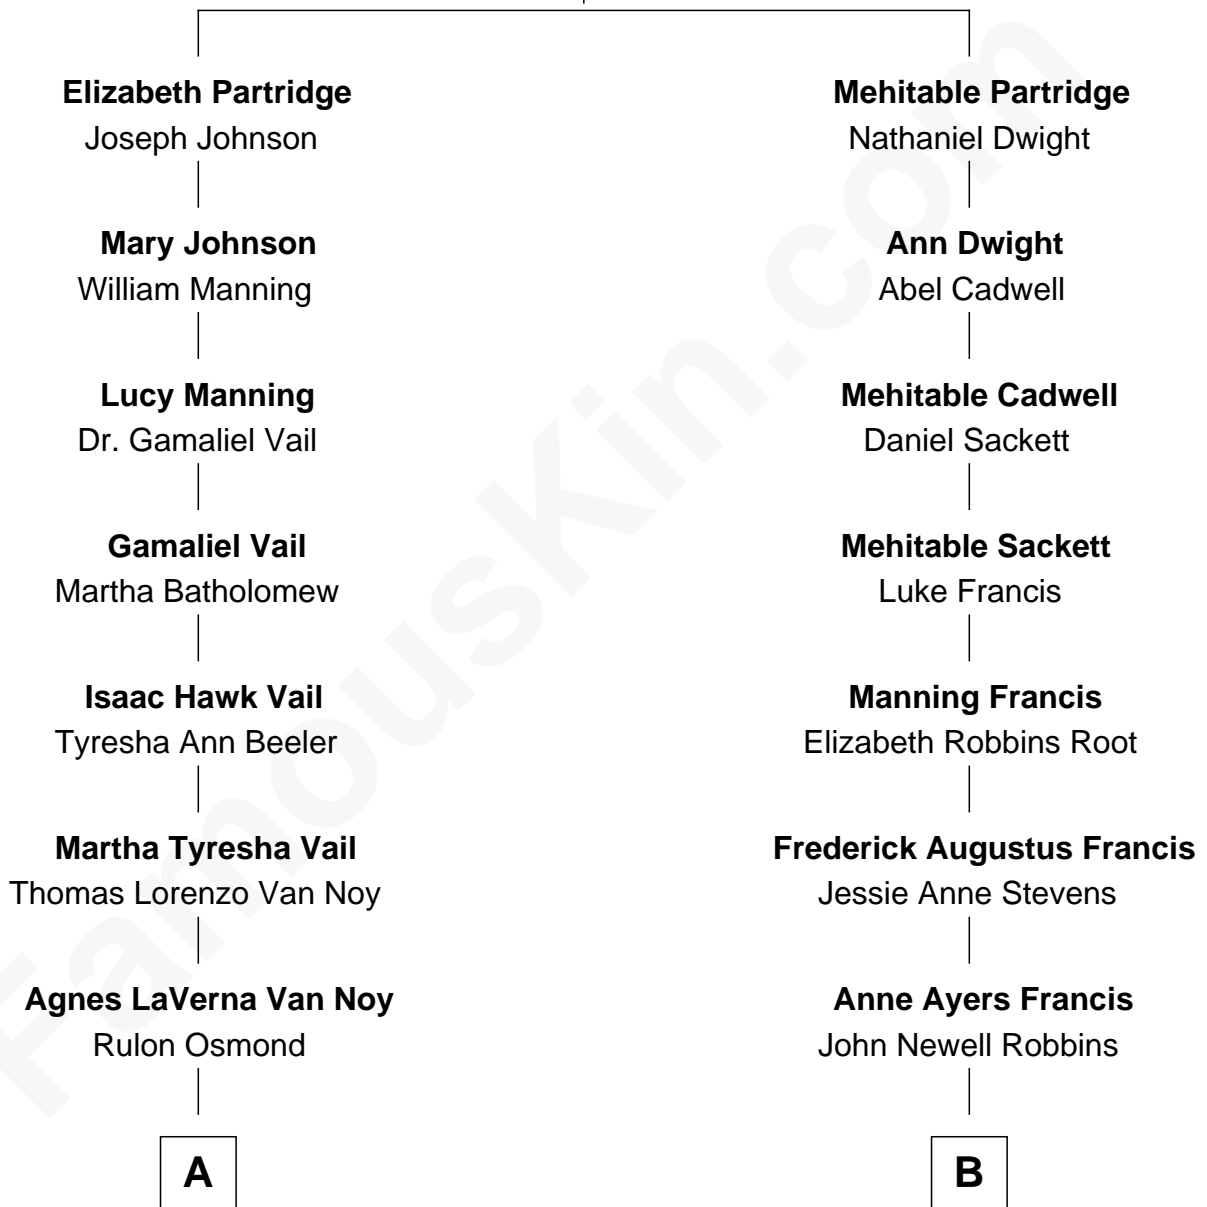

FamousKin.com Relationship Chart of

Donny Osmond

Singer, Actor and Dancer

8th cousin of

Nancy (Davis) Reagan

First Lady of President Ronald Reagan

Samuel Partridge
Mehitable Crow

FamousKin.com