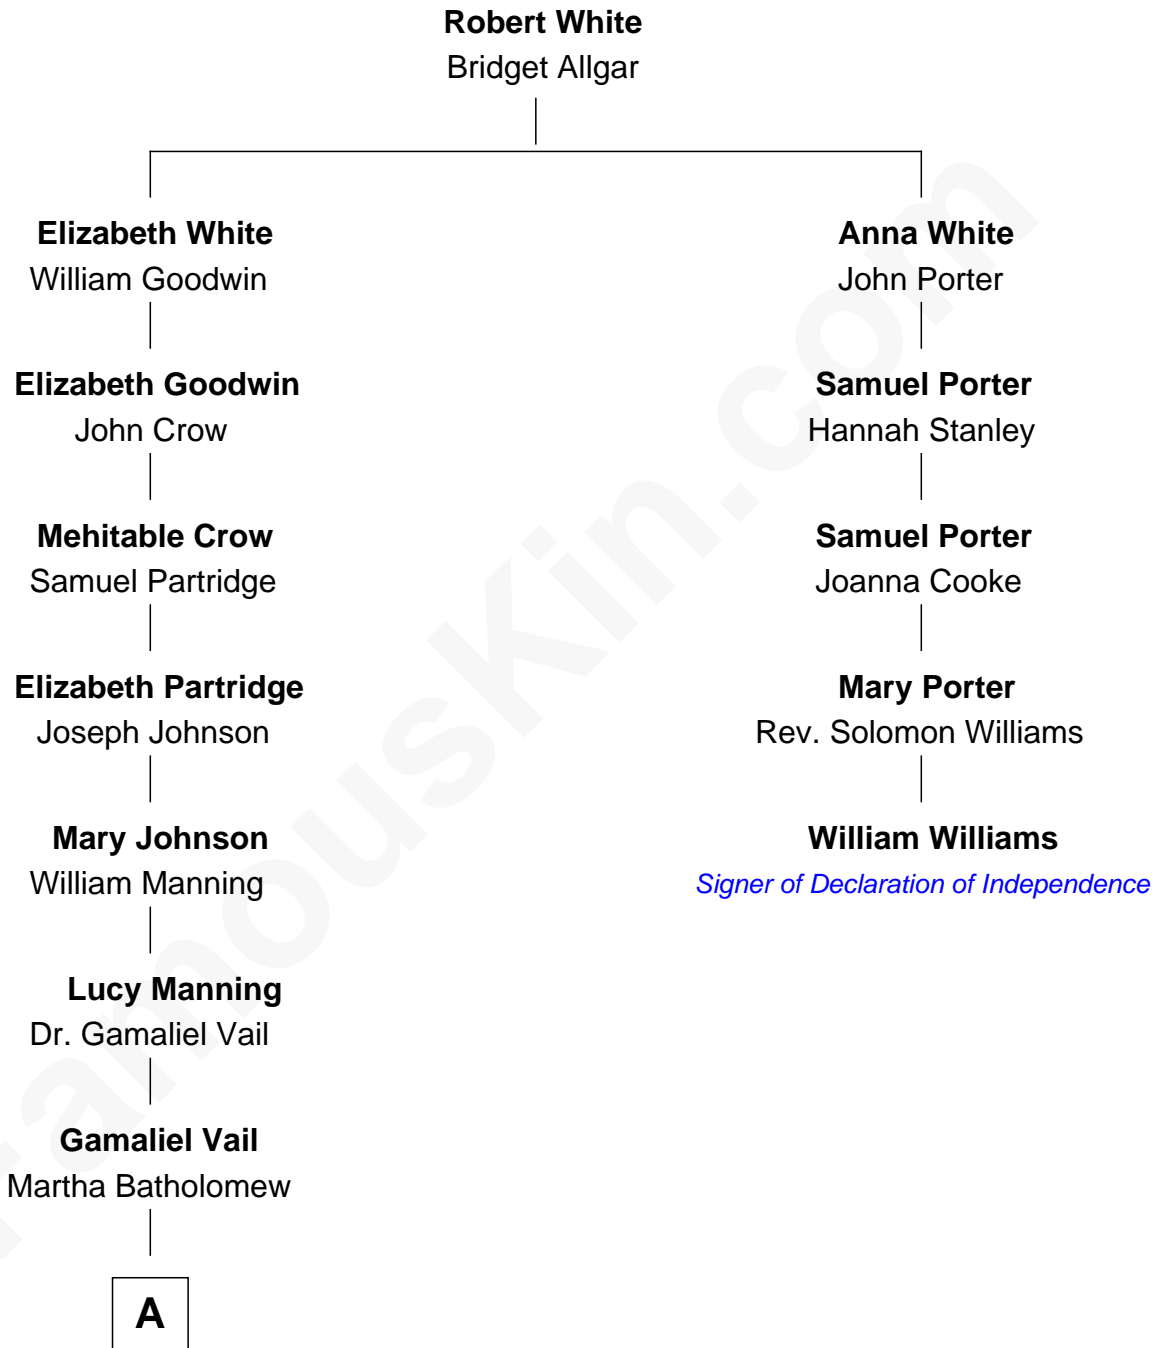

FamousKin.com Relationship Chart of

Donny Osmond

Singer, Actor and Dancer

4th cousin 7 times removed of

William Williams

Signer of the Declaration of Independence

A

—
Isaac Hawk Vail

Tyresha Ann Beeler

—
Martha Tyresha Vail

Thomas Lorenzo Van Noy

—
Agnes LaVerna Van Noy

Rulon Osmond

—
George Virl Osmond

Olive May Davis

—
Donny Osmond