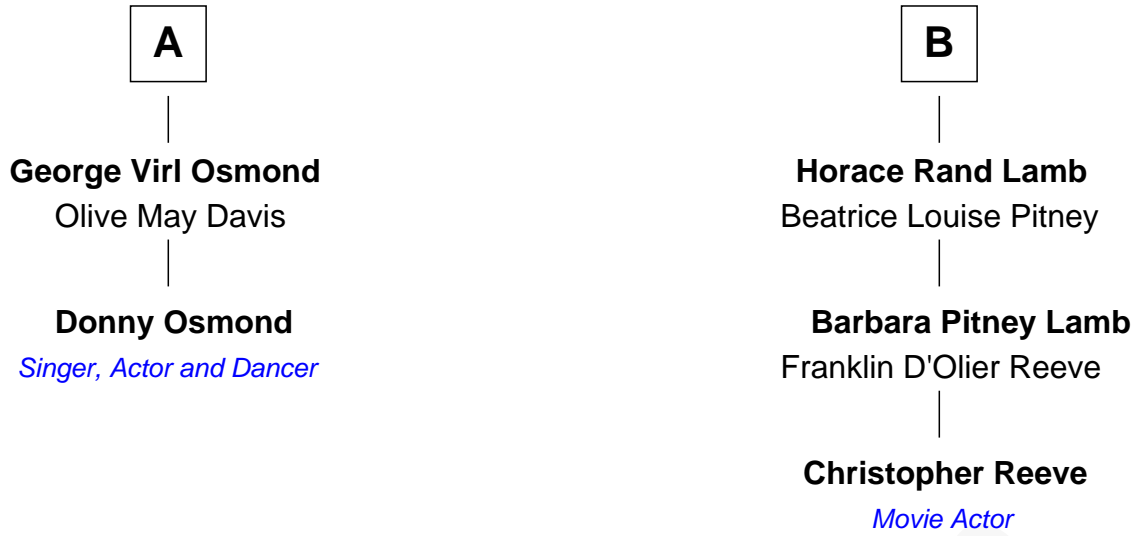

FamousKin.com Relationship Chart of

Donny Osmond

Singer, Actor and Dancer

8th cousin 1 time removed of

Christopher Reeve

Movie Actor

Samuel Partridge

Mehitable Crow

FamousKin.com